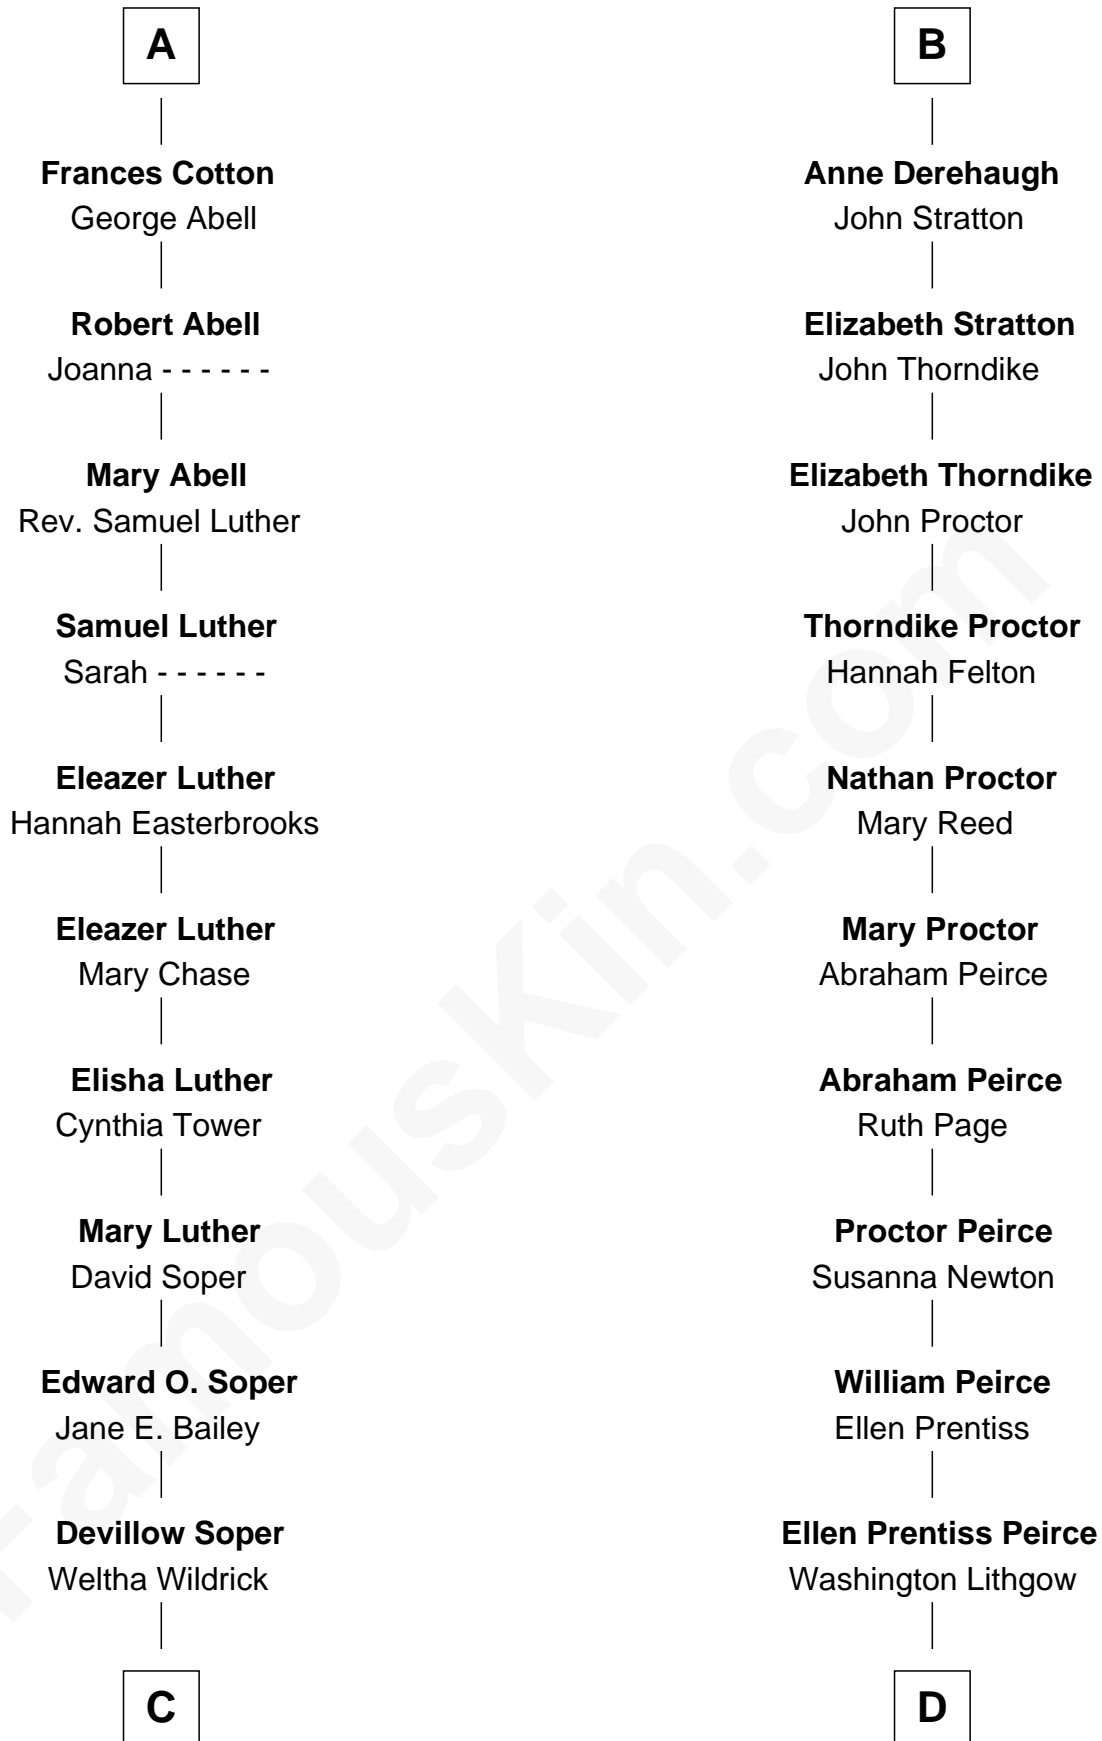

# FamousKin.com Relationship Chart of

**Post Malone**

*American Rapper*

19th cousin 2 times removed of

**John Lithgow**

*Stage, TV, and Movie Actor*

**Sir Philip le Despencer**

Elizabeth - - - - -

**Cecily Mainwaring**

John Cotton

**Sir George Cotton**

Mary Onley

**Richard Cotton**

Mary Mainwaring

**A**

**Sir Philip le Despencer**

Elizabeth de Tibetot

**Margery Despencer**

Sir Roger Wentworth

**Henry Wentworth**

Elizabeth Howard

**Margery Wentworth**

Sir William Waldegrave

**Dorothy Waldegrave**

Sir John Spring

**Frances Spring**

Edmund Wright

**Mary Wright**

William Derehaugh

**B**

**C**

**Anna E. Soper**  
Earl Milford Copp