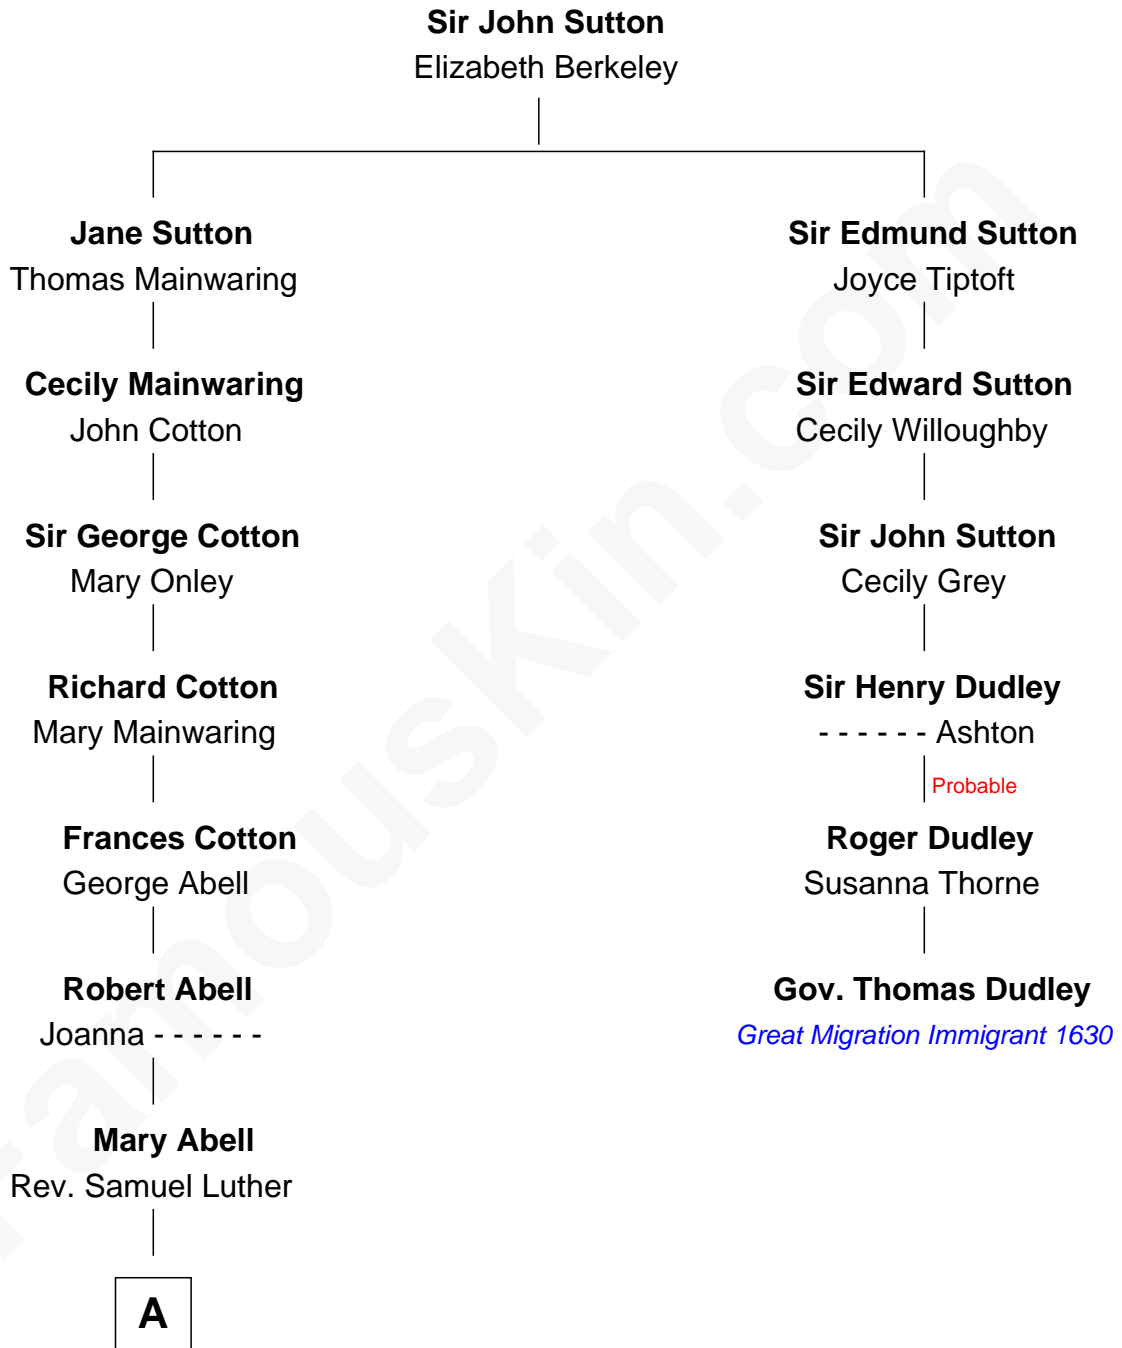

FamousKin.com Relationship Chart of

Post Malone

American Rapper

5th cousin 13 times removed of

Gov. Thomas Dudley

(1576 - 1653) Great Migration Immigrant 1630

A

Samuel Luther

Sarah - - - - -

Eleazer Luther

Hannah Easterbrooks

Eleazer Luther

Mary Chase

Elisha Luther

Cynthia Tower

Mary Luther