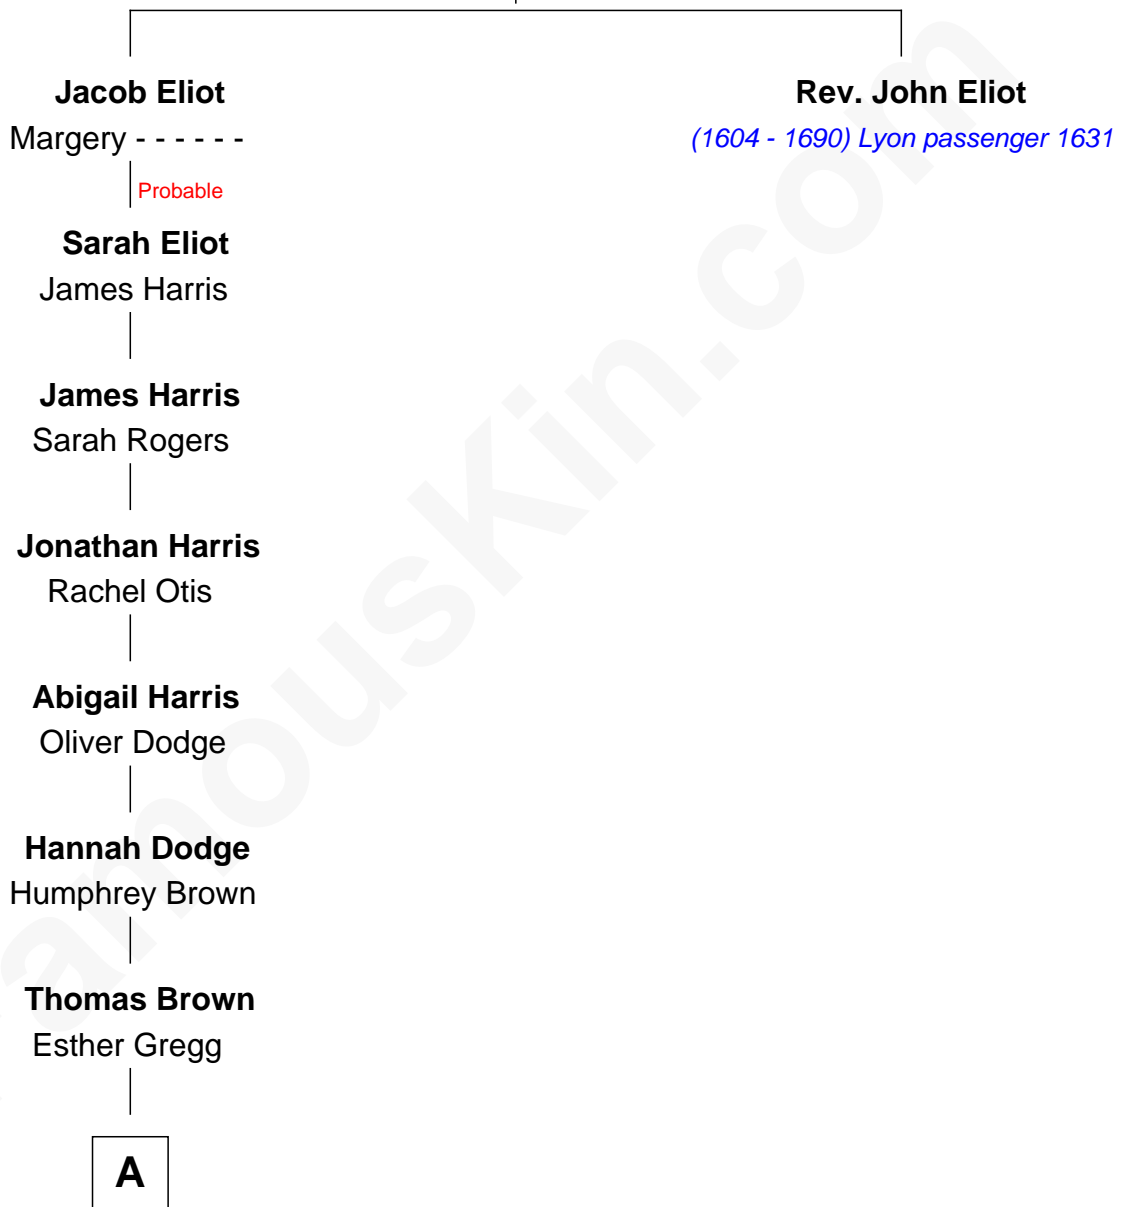

# FamousKin.com Relationship Chart of

**Post Malone**

*American Rapper*

12th great-grandnephew of

**Rev. John Eliot**

*(1604 - 1690) Lyon passenger 1631*

**Bennett Eliot**

Lettice Alger

**A**

**Hannah Brown**

Samuel Fisk

**Anna Eliza Fisk**

John Benjamin Wildrick

**Weltha Wildrick**

Devillow Soper

**Anna E. Soper**