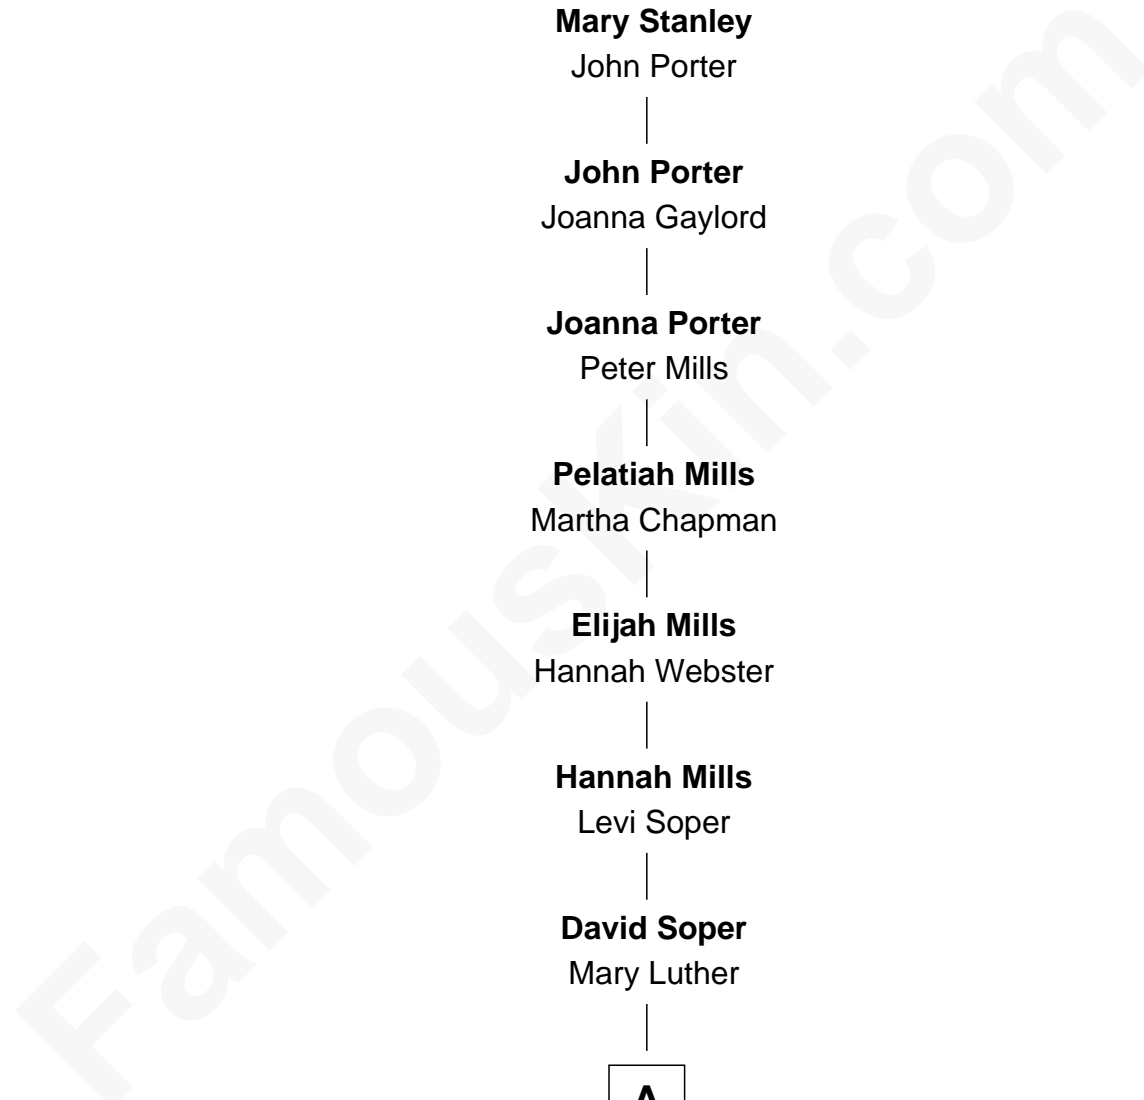

FamousKin.com Relationship Chart of

Post Malone

American Rapper

12th Great-grandson of

Thomas Stanley

(c1601 - 1663/4) Great Migration Immigrant 1634

Thomas Stanley

Bennett Tritton

Mary Stanley

John Porter

John Porter

Joanna Gaylord

Joanna Porter

Peter Mills

Pelatiah Mills

Martha Chapman

Elijah Mills

Hannah Webster

Hannah Mills

Levi Soper

David Soper

Mary Luther

A

A

Edward O. Soper

Jane E. Bailey

Devilow Soper

Weltha Wildrick

Anna E. Soper

Earl Milford Copp

Phyllis Marie Copp

Harold Lloyd Post