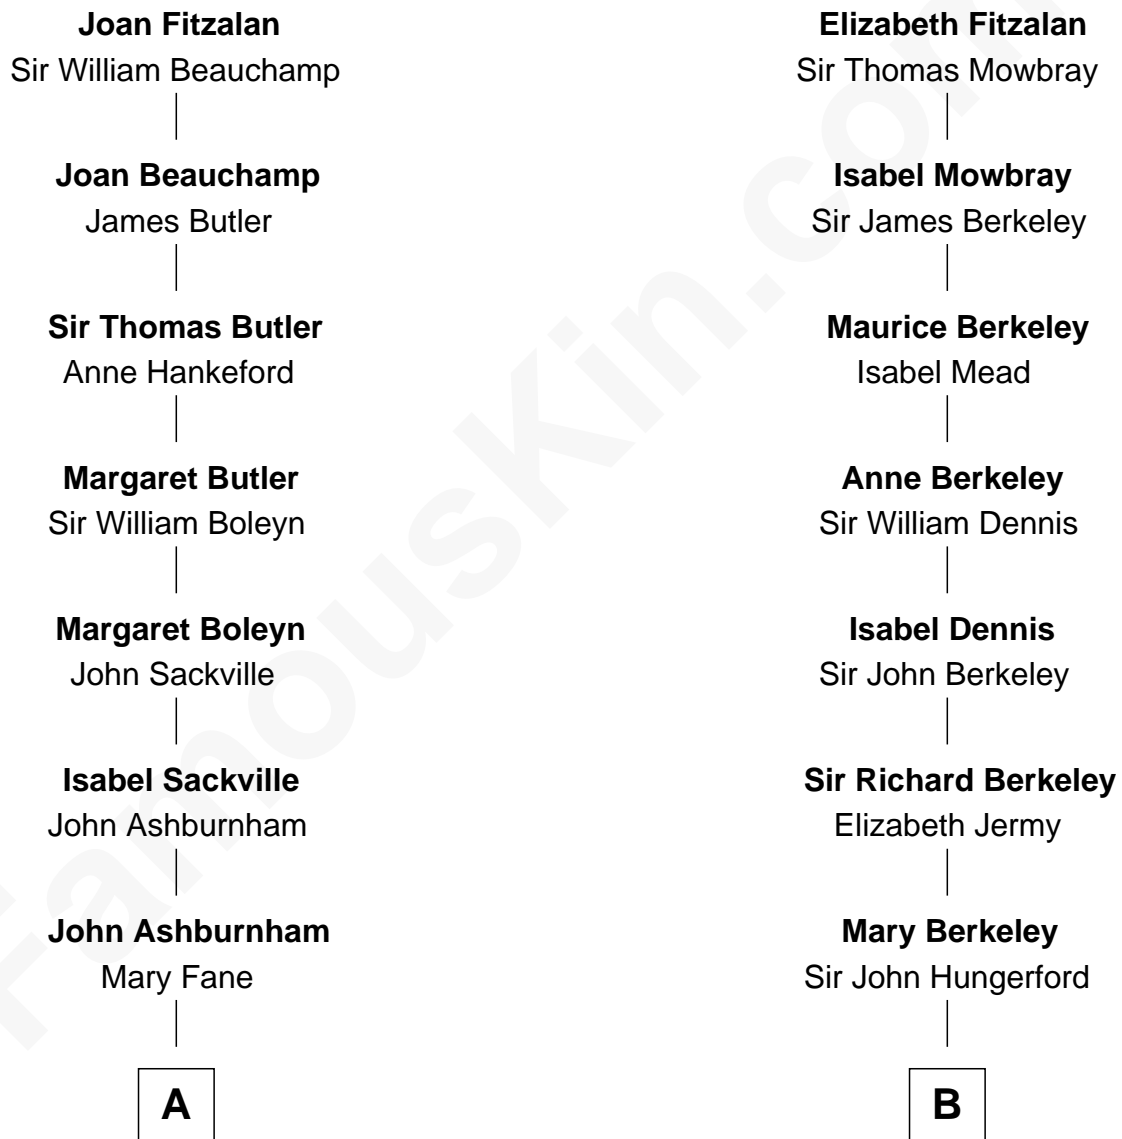

FamousKin.com

Relationship Chart of

Lord Charles Cornwallis

British Commander at Siege of Yorktown

13th cousin 6 times removed of

Warren Buffett

Chairman & CEO, Berkshire Hathaway

Sir Richard Fitzalan

Elizabeth de Bohun

C

Stella Frances Barber

John Ammon Stahl

Leila Stahl

Howard Homan Buffett

Warren Buffett

Chairman & CEO, Berkshire Hathaway