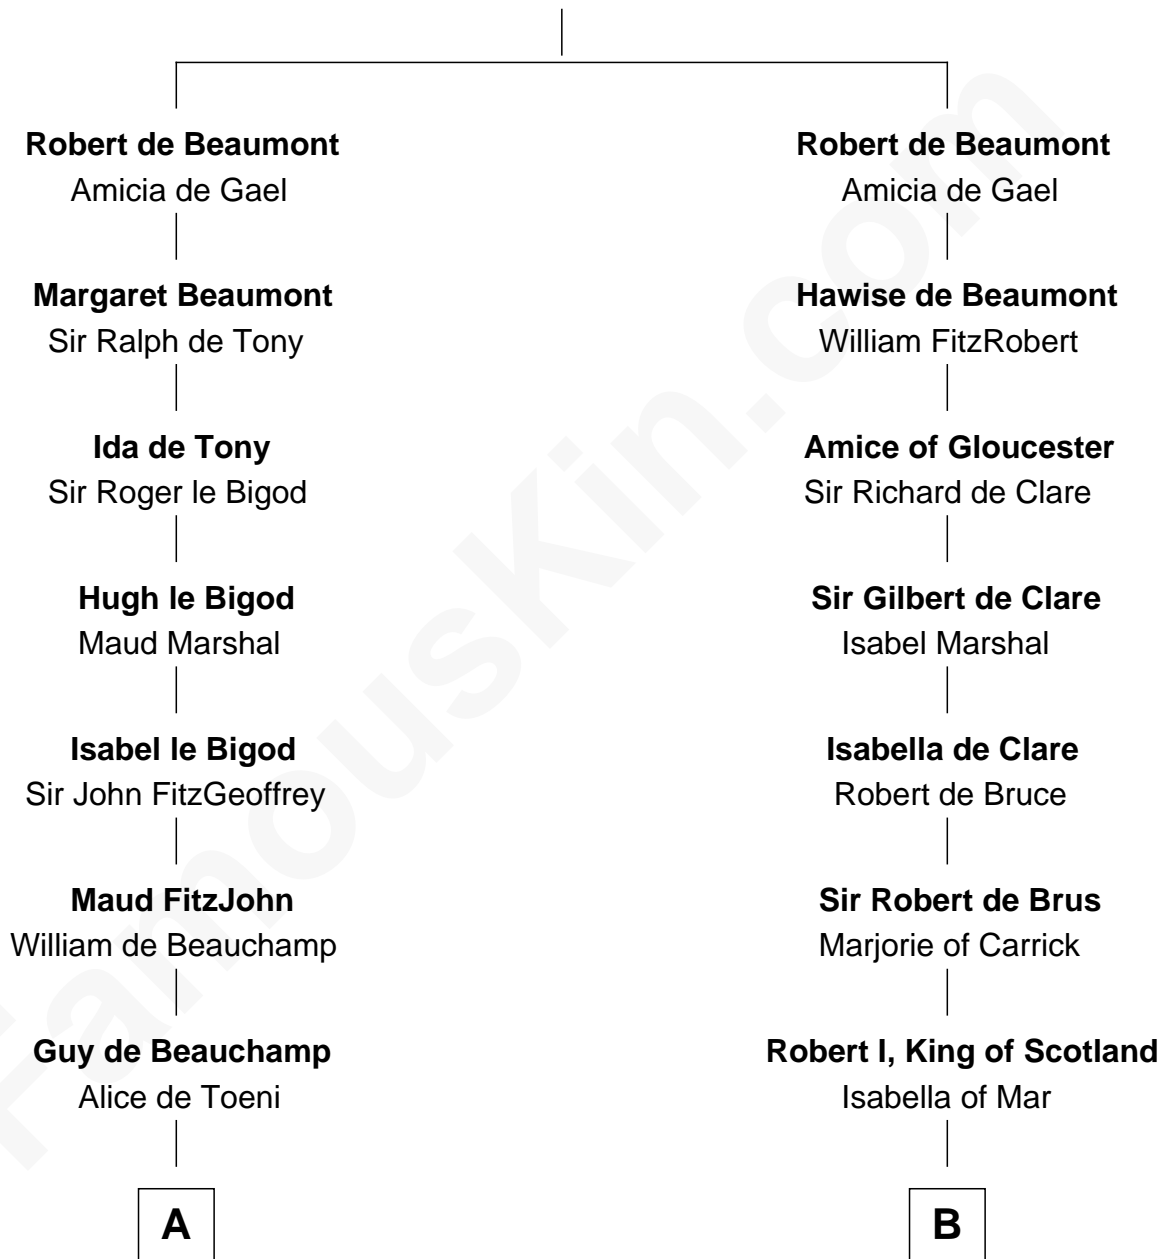

FamousKin.com

Relationship Chart of

Lord Charles Cornwallis

British Commander at Siege of Yorktown

15th cousin 6 times removed of

Mary Stuart

Queen of Scots

Sir Robert de Beaumont

Isabel de Vermandois

C

—
Sir Charles Cornwallis

Margaret Playsted

—
Charles Cornwallis

Elizabeth Fox

—
Charles Cornwallis

Charlotte Butler

—
Charles Cornwallis

Elizabeth Townshend

—
Lord Charles Cornwallis

British Commander at Siege of Yorktown

FamousKin.com