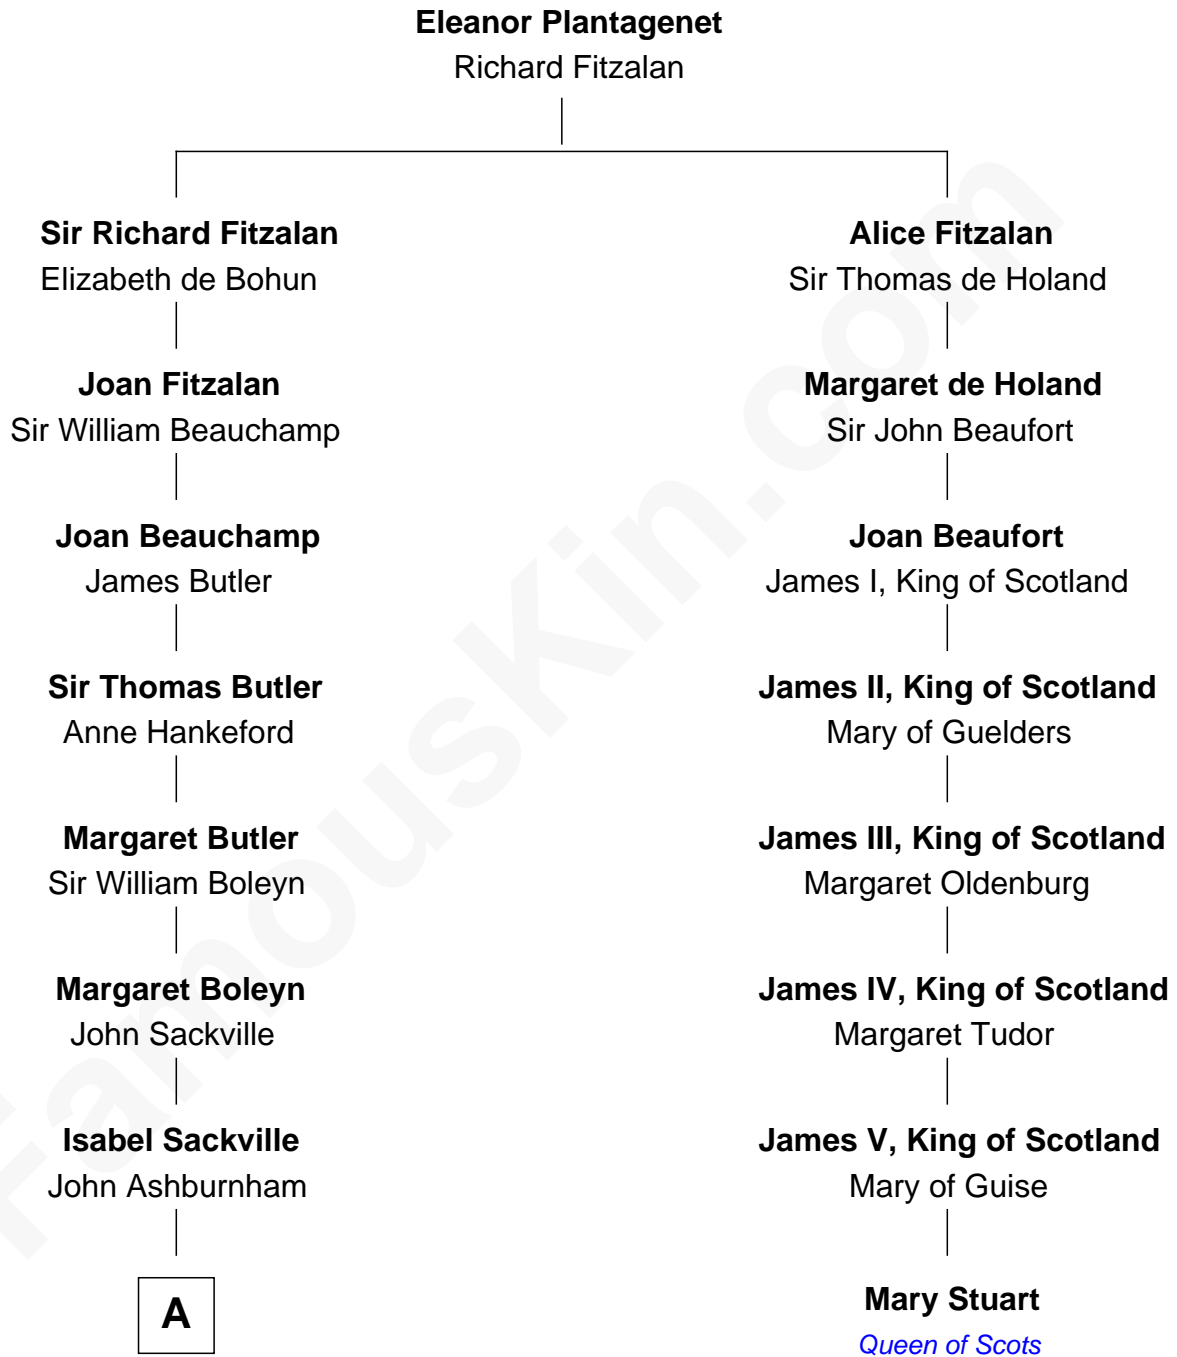

## Relationship Chart of

### Lord Charles Cornwallis

*British Commander at Siege of Yorktown*

7th cousin 7 times removed of

**Mary Stuart**  
*Queen of Scots*

**A**

**John Ashburnham**

Mary Fane

**Sir John Ashburnham**

Elizabeth Beaumont

**Elizabeth Ashburnham**

Sir Frederick Cornwallis

**Sir Charles Cornwallis**

Margaret Playsted

**Charles Cornwallis**

Elizabeth Fox

**Charles Cornwallis**