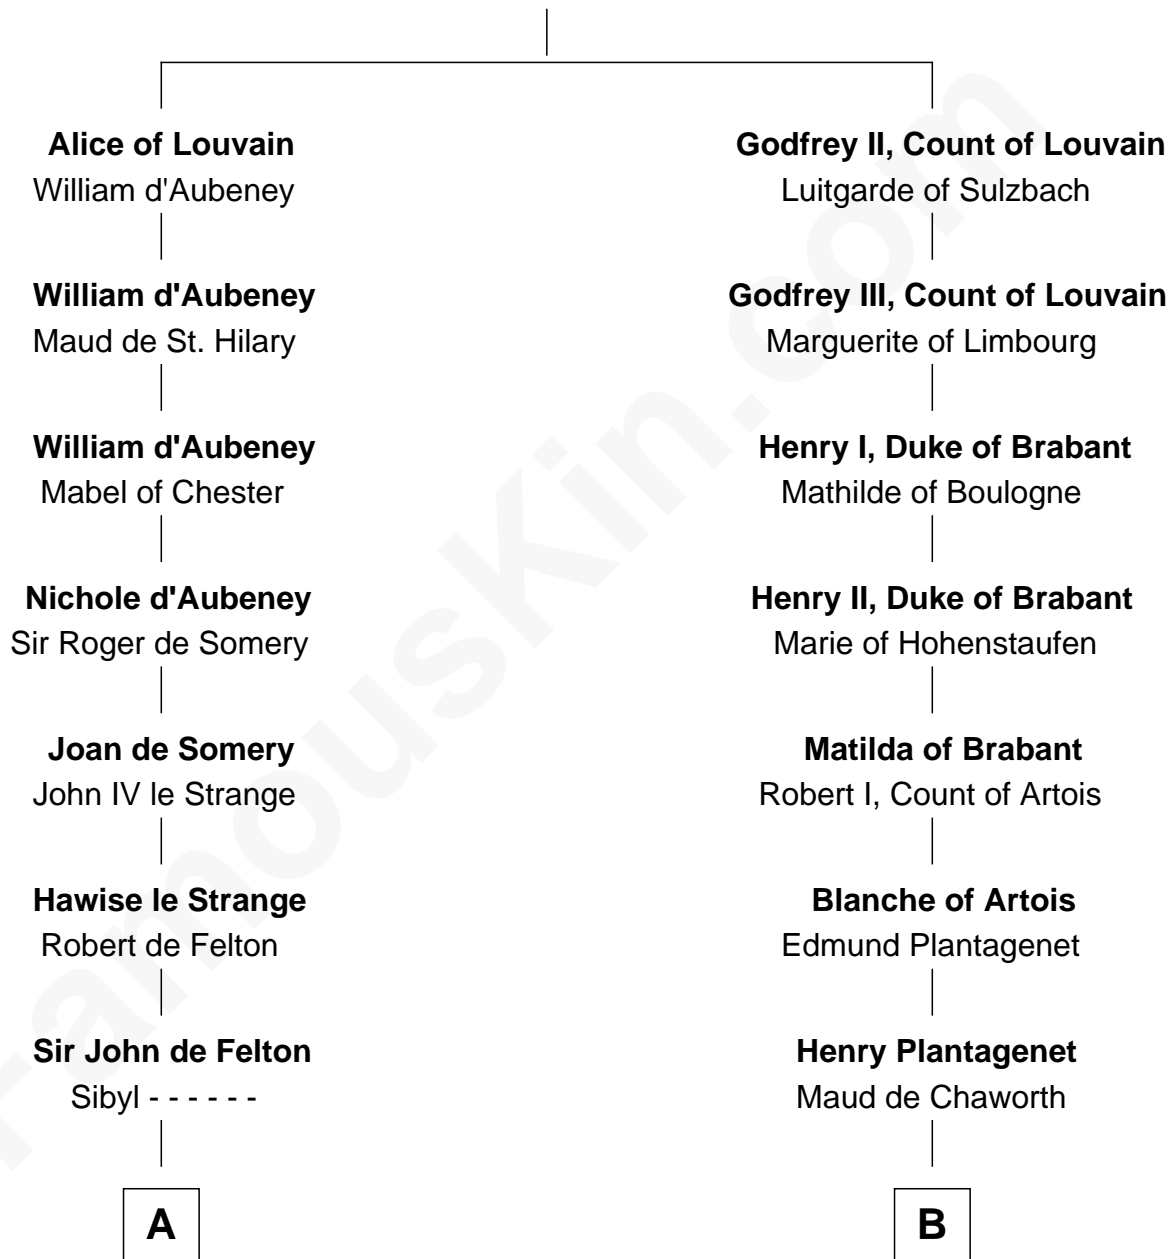

FamousKin.com

Relationship Chart of

Lord Charles Cornwallis

British Commander at Siege of Yorktown

15th cousin 6 times removed of

Mary Stuart

Queen of Scots

Gottfried I, Count of Louvain

Ide de Chiny

C

—
Sir Charles Cornwallis

Margaret Playsted

—
Charles Cornwallis

Elizabeth Fox

—
Charles Cornwallis

Charlotte Butler

—
Charles Cornwallis

Elizabeth Townshend

—
Lord Charles Cornwallis

British Commander at Siege of Yorktown

FamousKin.com