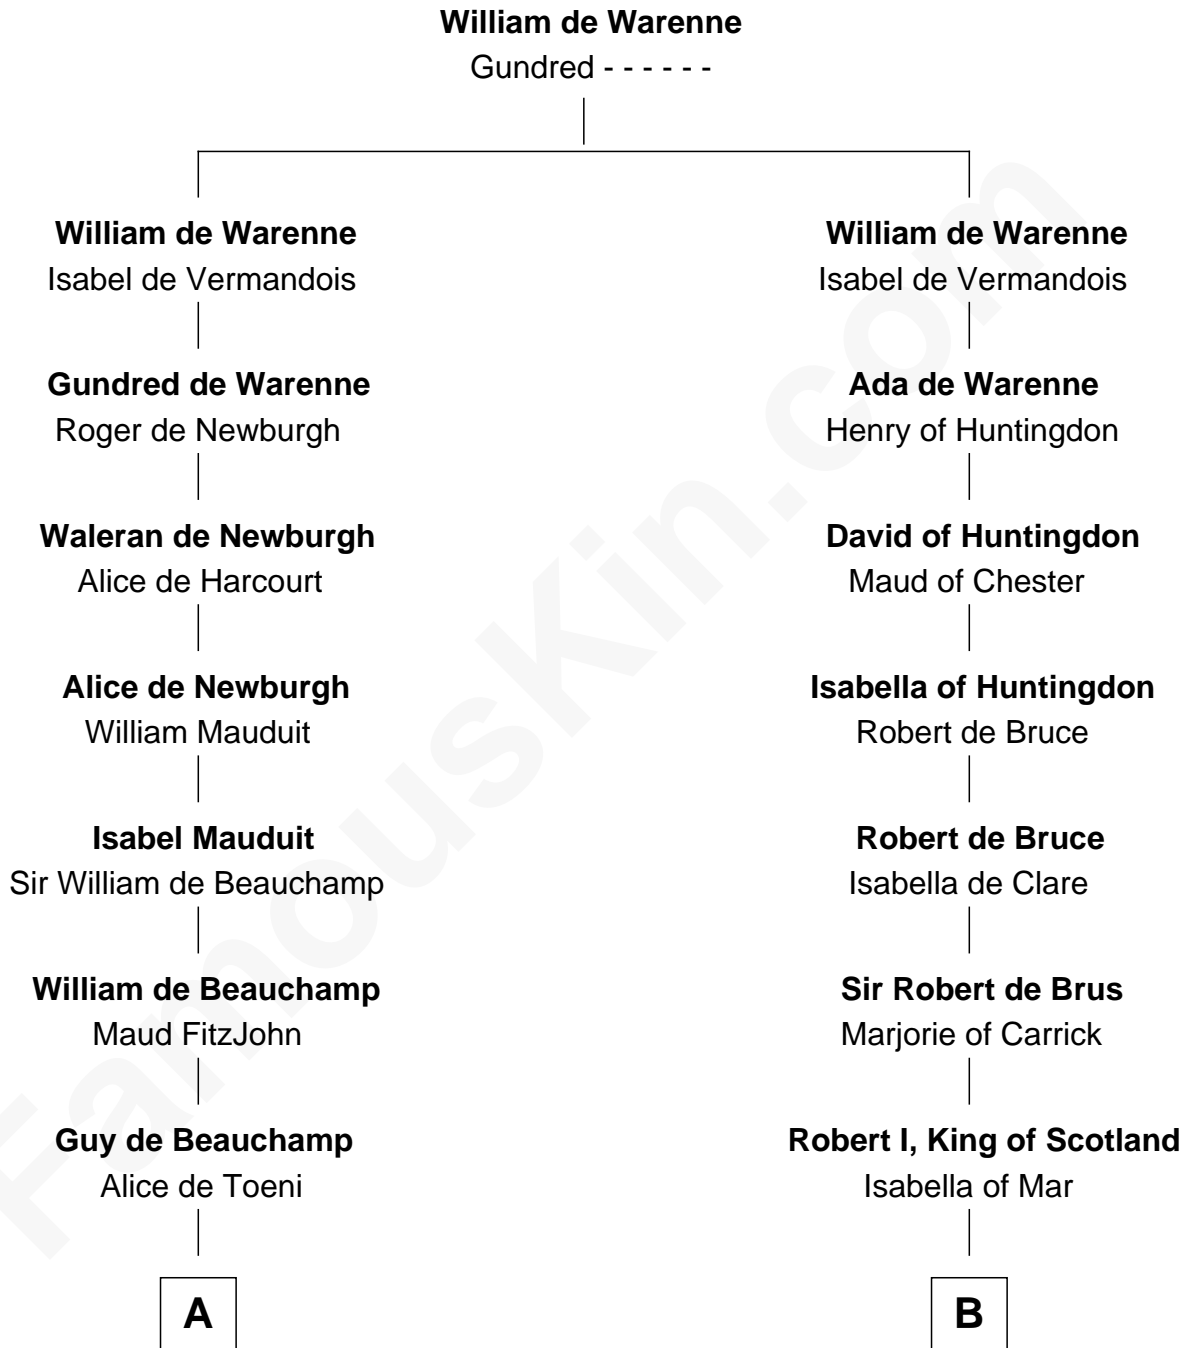

## Relationship Chart of

### Lord Charles Cornwallis

*British Commander at Siege of Yorktown*

15th cousin 6 times removed of

**Mary Stuart**

*Queen of Scots*

**C**

—  
**Sir Charles Cornwallis**

Margaret Playsted

—  
**Charles Cornwallis**

Elizabeth Fox

—  
**Charles Cornwallis**

Charlotte Butler

—  
**Charles Cornwallis**

Elizabeth Townshend

—  
**Lord Charles Cornwallis**

*British Commander at Siege of Yorktown*