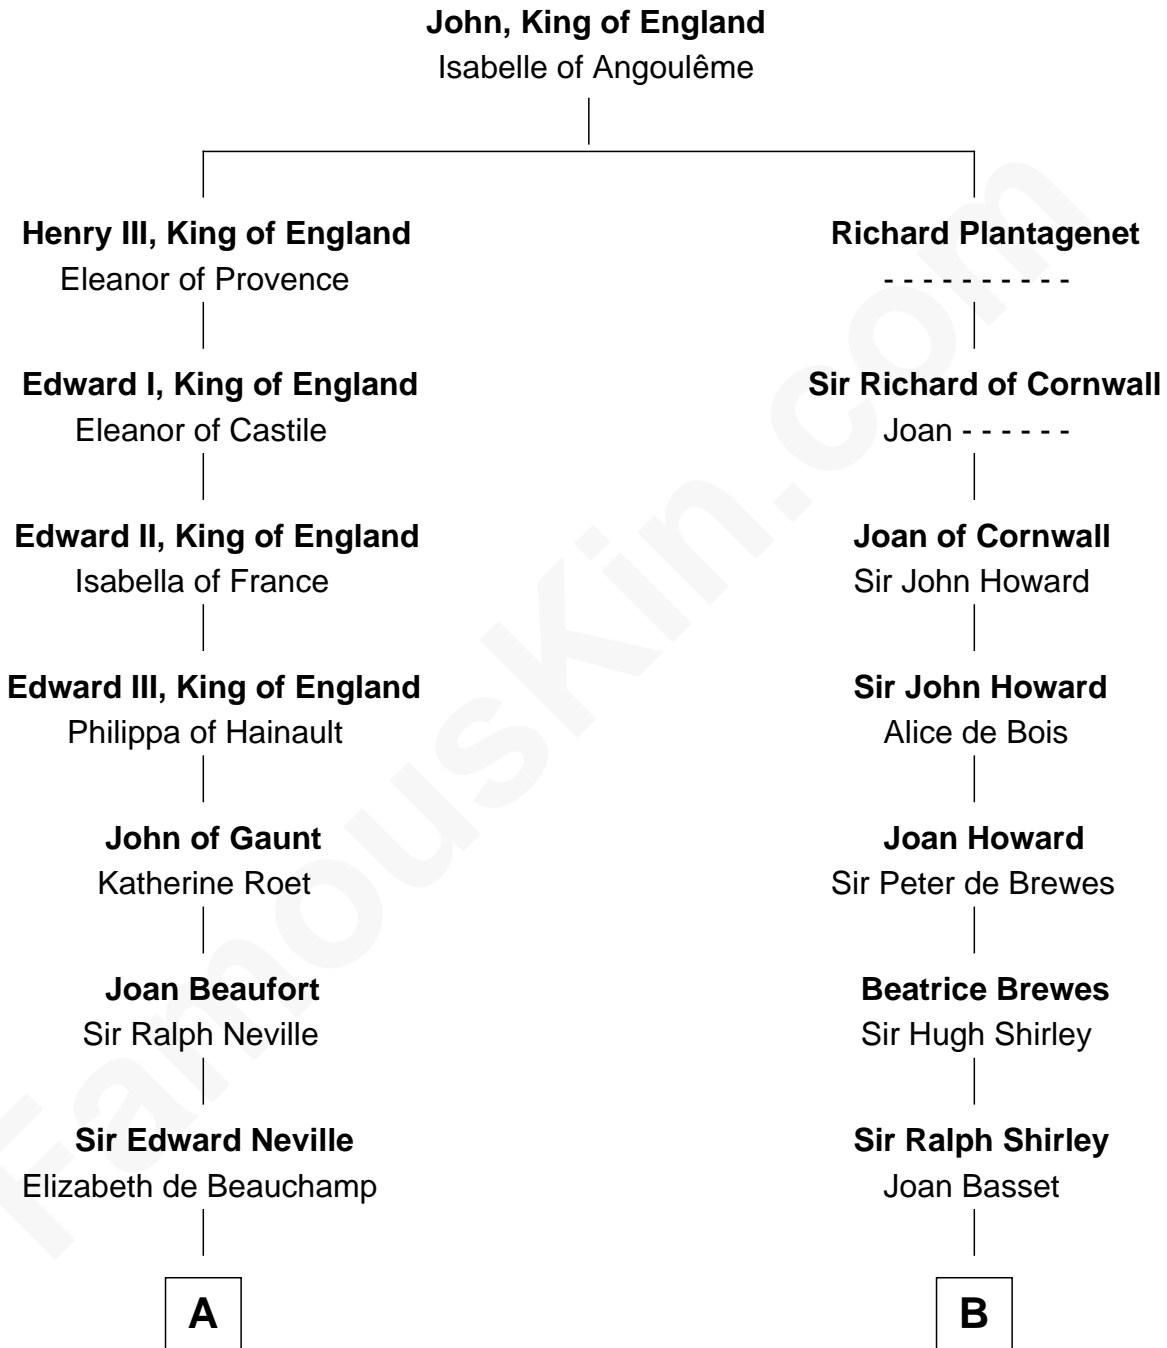

FamousKin.com

Relationship Chart of

Lord Charles Cornwallis

British Commander at Siege of Yorktown

18th cousin 3 times removed of

William Henry Moore

Co-Founder, U.S. Steel and Nabisco

C

Charles Cornwallis
Elizabeth Townshend

Lord Charles Cornwallis
British Commander at Siege of Yorktown

D

Sarah Browne
George Beckwith

George Beckwith
Rachel Marsh

George Beckwith
Mary Bradley

Rachael Arvilla Beckwith
Nathaniel Ford Moore

William Henry Moore
Co-Founder, U.S. Steel and Nabisco

FamousKin.com