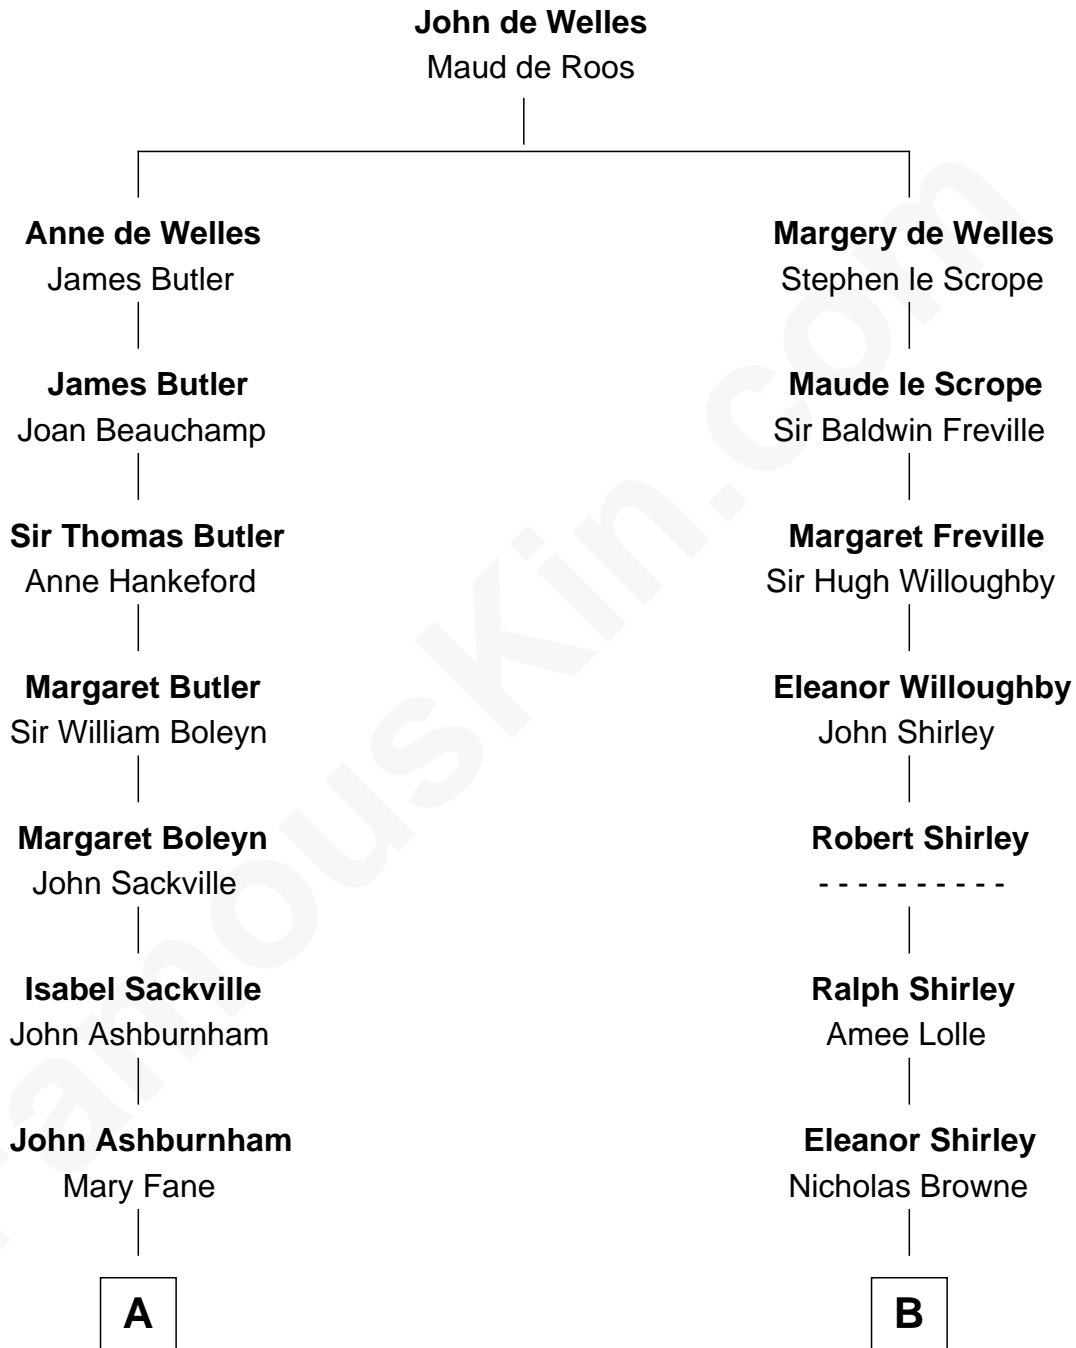

FamousKin.com

Relationship Chart of Lord Charles Cornwallis

British Commander at Siege of Yorktown

13th cousin 3 times removed of

William Henry Moore

Co-Founder, U.S. Steel and Nabisco

A

Sir John Ashburnham

Elizabeth Beaumont

Elizabeth Ashburnham

Sir Frederick Cornwallis

Sir Charles Cornwallis

Margaret Playsted

Charles Cornwallis

Elizabeth Fox

Charles Cornwallis

Charlotte Butler

Charles Cornwallis

Elizabeth Townshend

Lord Charles Cornwallis

British Commander at Siege of Yorktown

B

Sir William Browne

Mary Savage

Percy Browne

Anne Rich

Nathaniel Browne

Eleanor Watts

Nathaniel Browne

Martha Hughes

Nathaniel Browne

Sarah Bacon