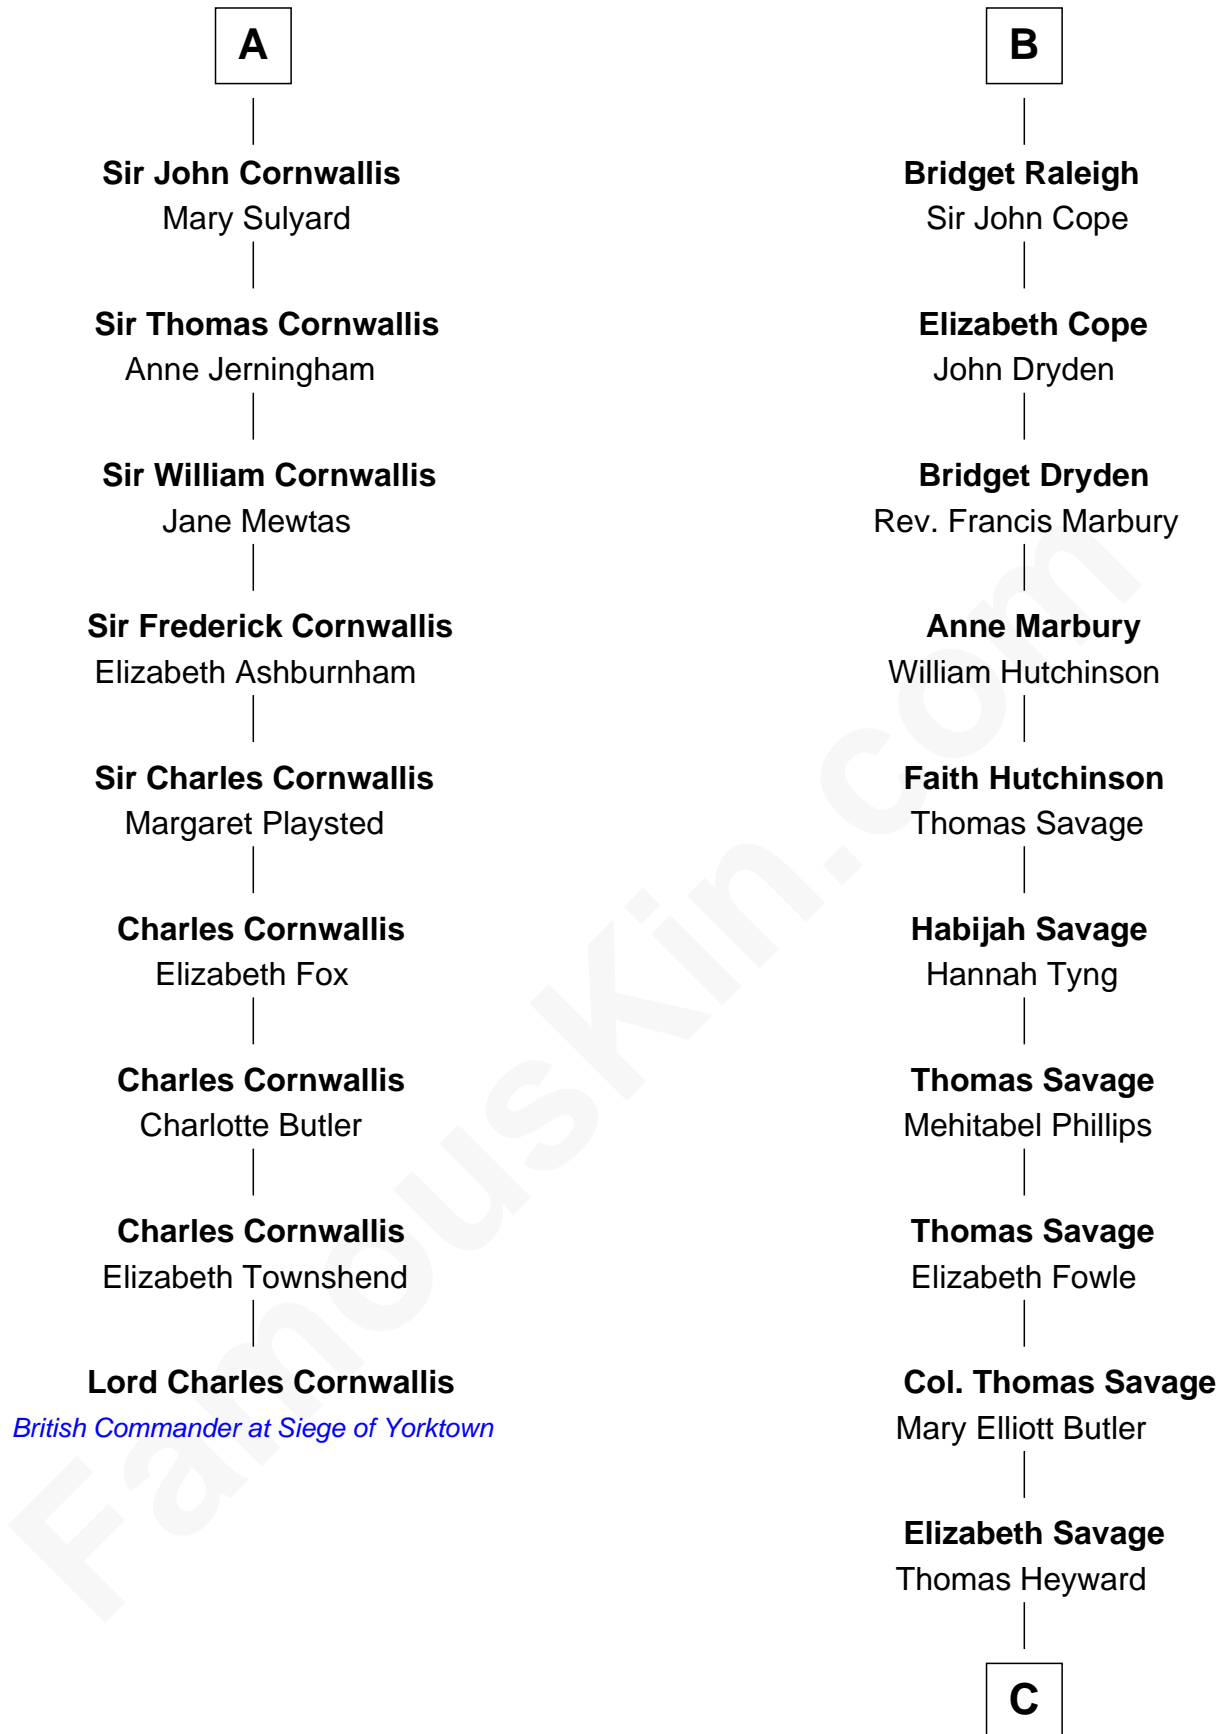

FamousKin.com

Relationship Chart of

Lord Charles Cornwallis

British Commander at Siege of Yorktown

15th cousin 6 times removed of

DuBose Heyward

Author of Porgy (Porgy & Bess)

C

Thomas Heyward
Ann Eliza Cuthbert

Thomas Savage Heyward
Georgianna Hasell

Thomas Savage Heyward
Louisa Watkins

Edwin Watkins Heyward
Jane Screven DuBose

DuBose Heyward
American Novelist