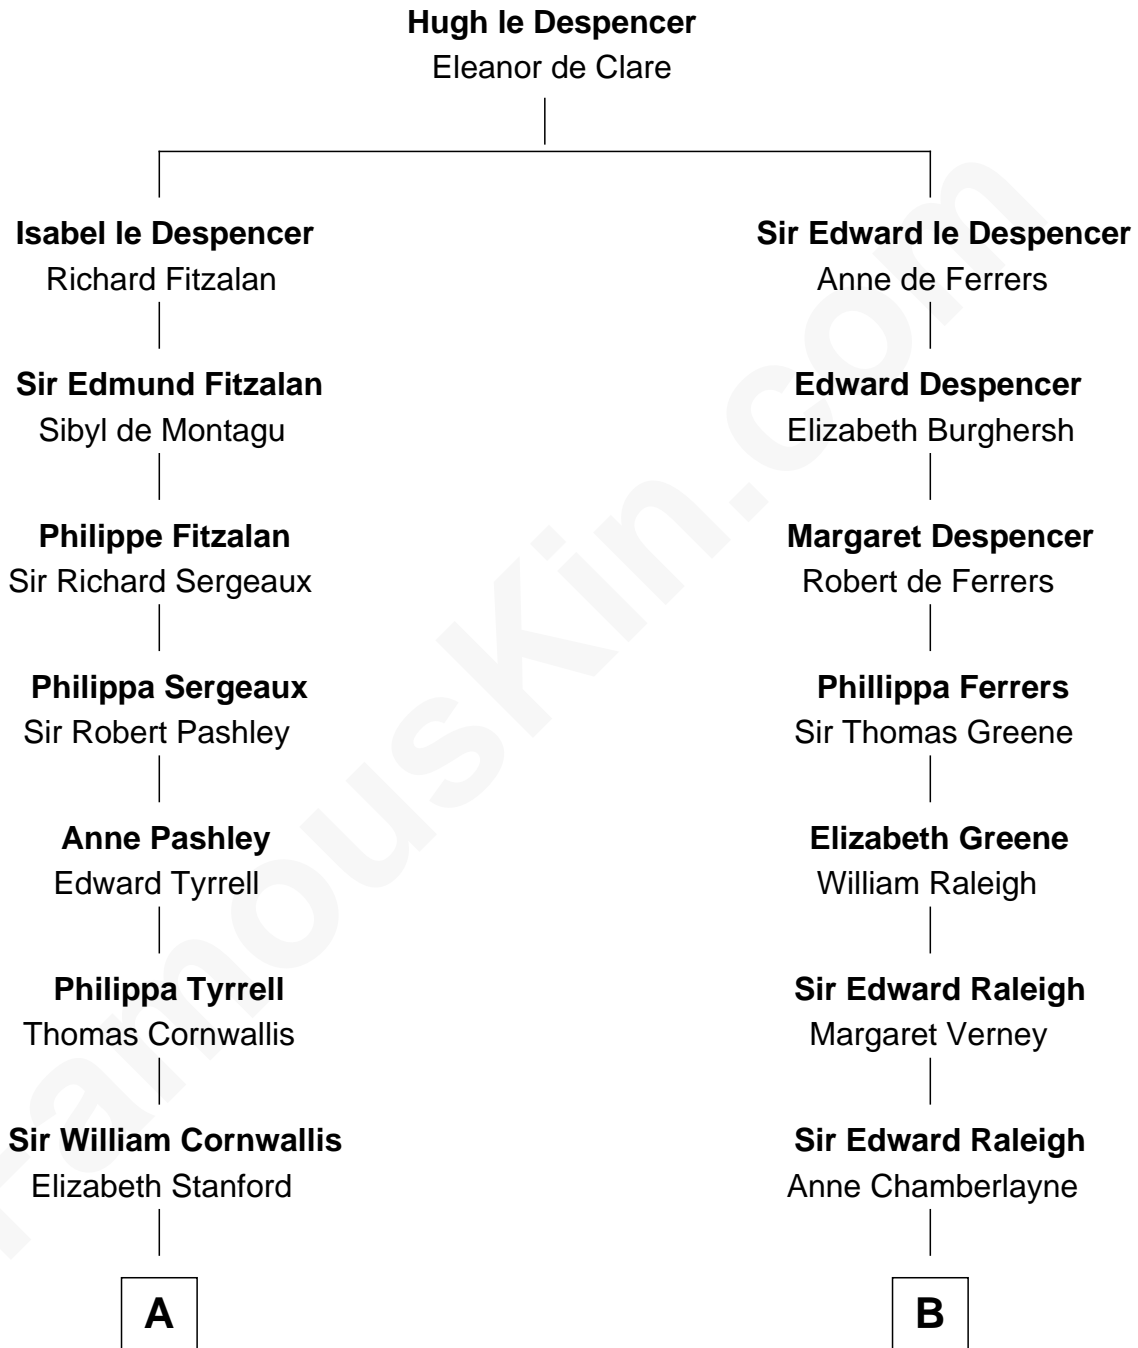

FamousKin.com

Relationship Chart of

Lord Charles Cornwallis

British Commander at Siege of Yorktown

15th cousin 6 times removed of

DuBose Heyward

Author of Porgy (Porgy & Bess)

C

Thomas Heyward
Ann Eliza Cuthbert

Thomas Savage Heyward
Georgianna Hasell

Thomas Savage Heyward
Louisa Watkins

Edwin Watkins Heyward
Jane Screven DuBose

DuBose Heyward
American Novelist