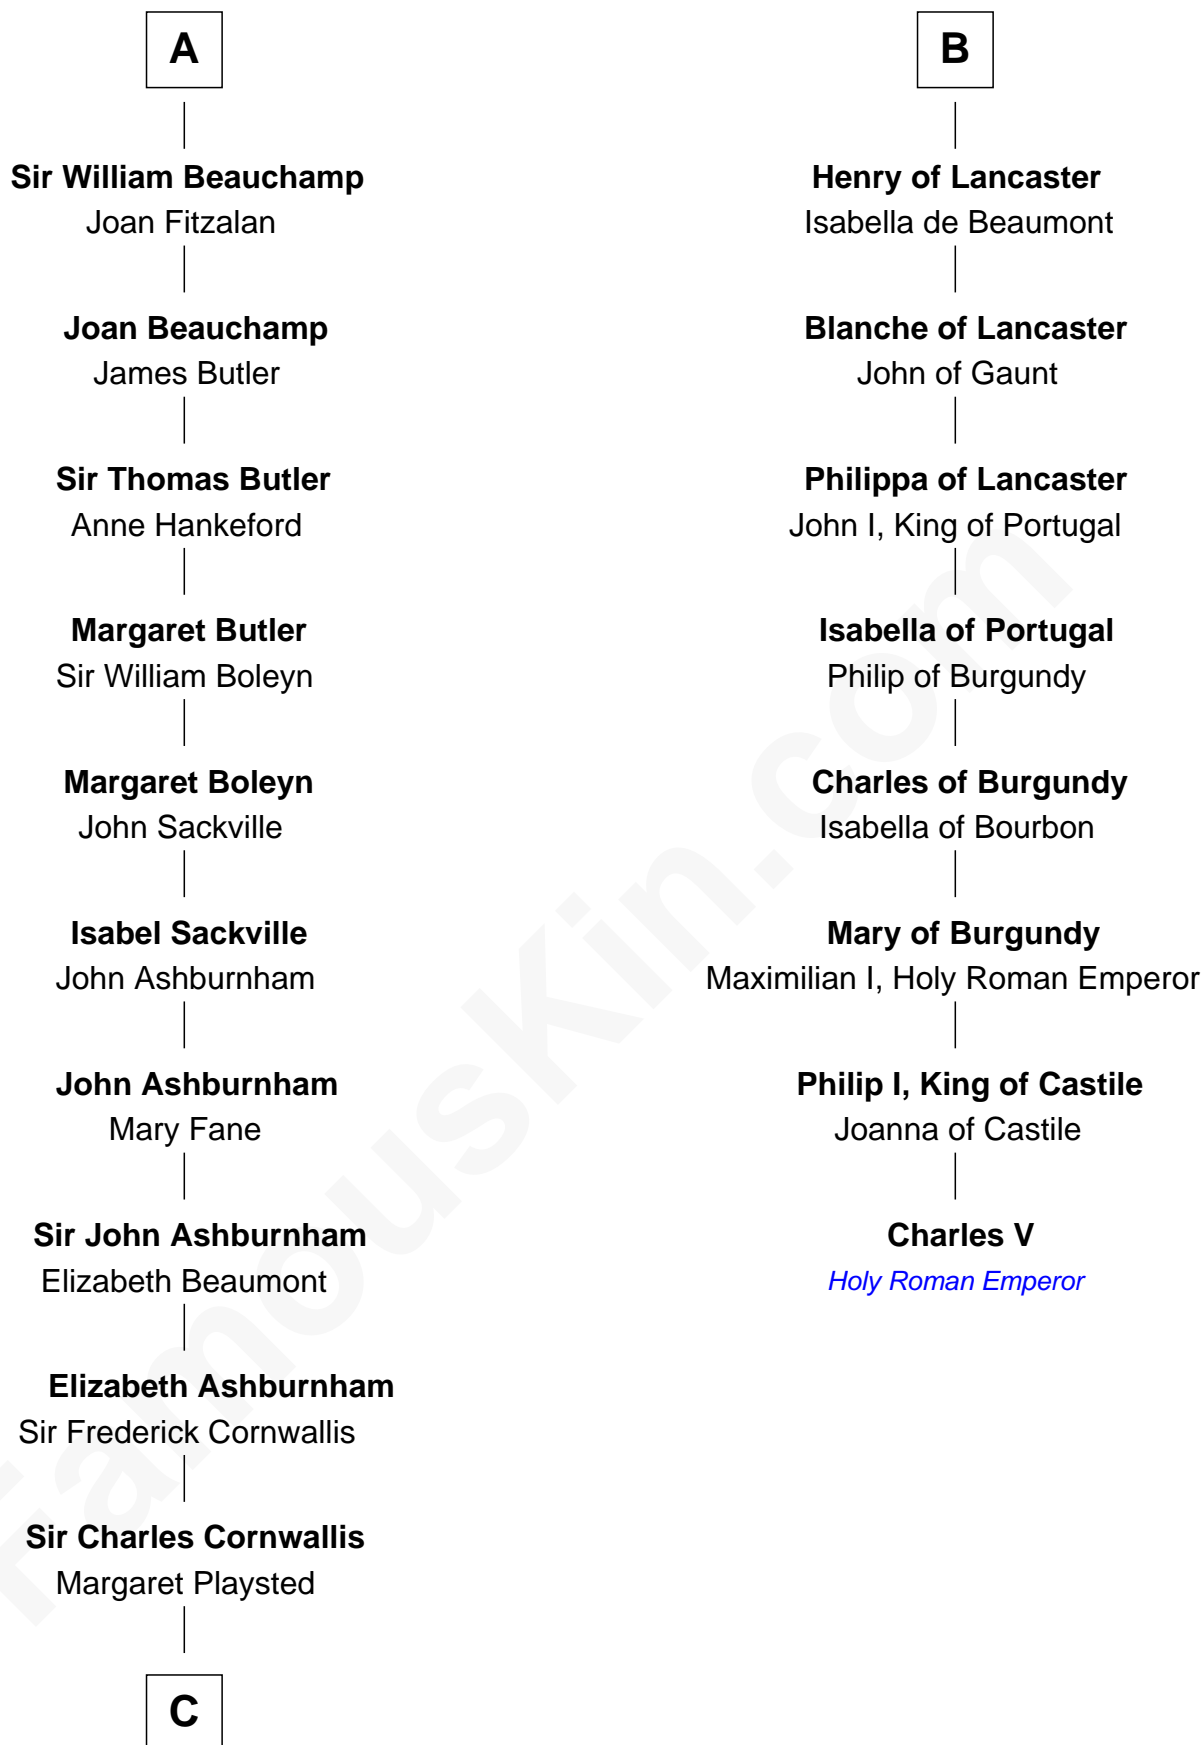

FamousKin.com

Relationship Chart of

Lord Charles Cornwallis

British Commander at Siege of Yorktown

14th cousin 6 times removed of

Charles V

Holy Roman Emperor

Simon de St. Liz

Isabel of Leicester

C

—
Charles Cornwallis

Elizabeth Fox

—
Charles Cornwallis

Charlotte Butler

—
Charles Cornwallis

Elizabeth Townshend