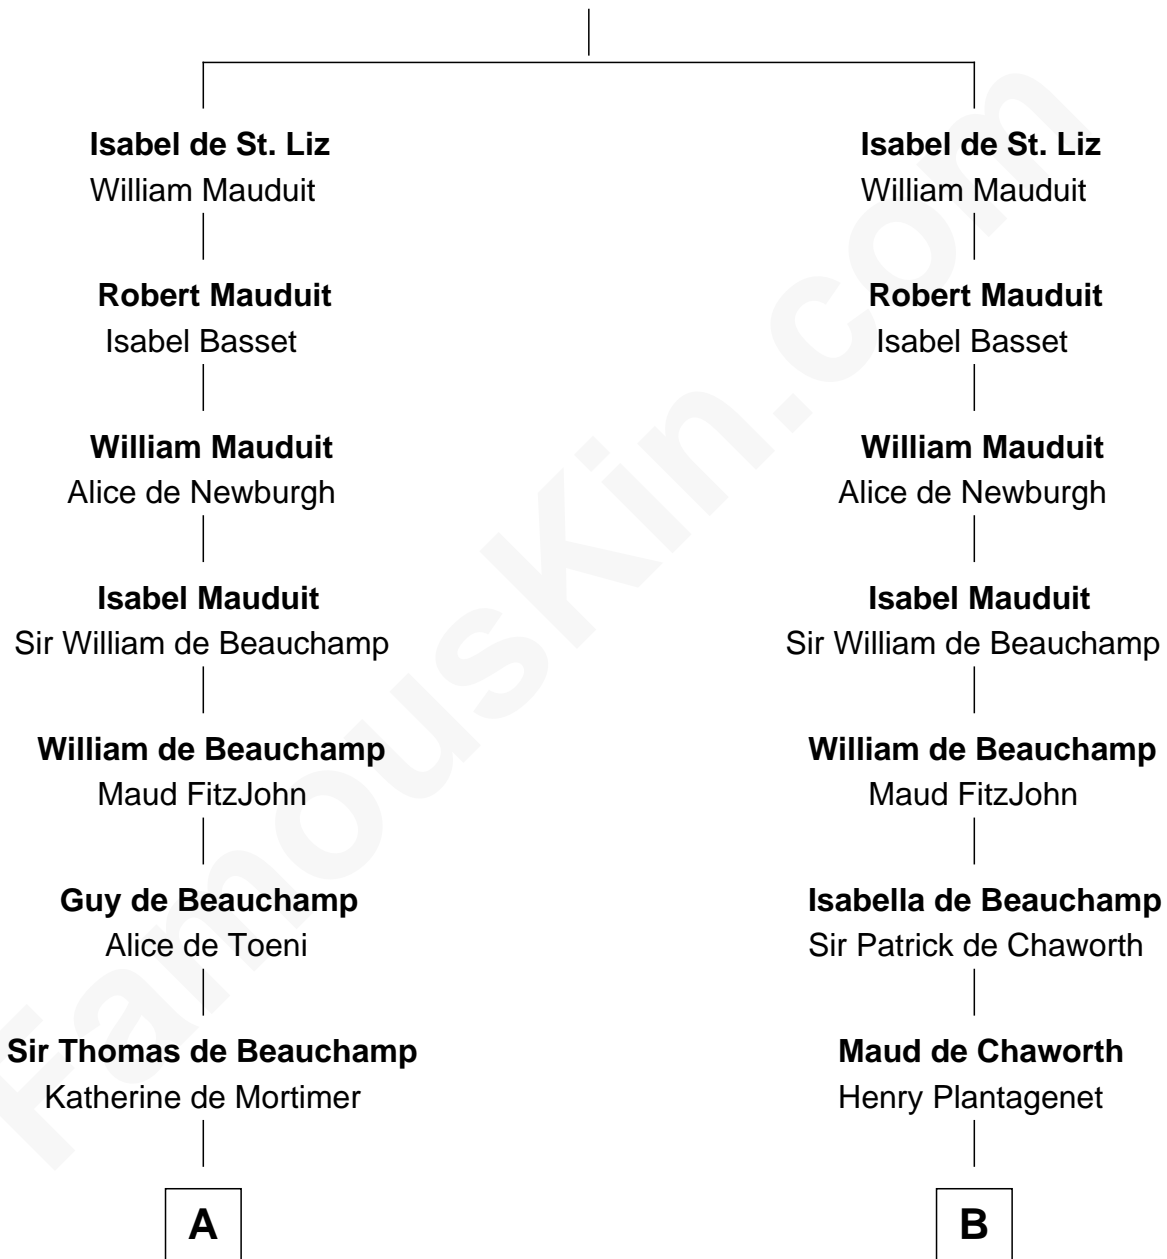

FamousKin.com

Relationship Chart of

Lord Charles Cornwallis

British Commander at Siege of Yorktown

14th cousin 6 times removed of

Charles V

Holy Roman Emperor

Simon de St. Liz

Isabel of Leicester

C

—
Charles Cornwallis

Elizabeth Fox

—
Charles Cornwallis

Charlotte Butler

—
Charles Cornwallis

Elizabeth Townshend

—
Lord Charles Cornwallis

British Commander at Siege of Yorktown

FamousKin.com