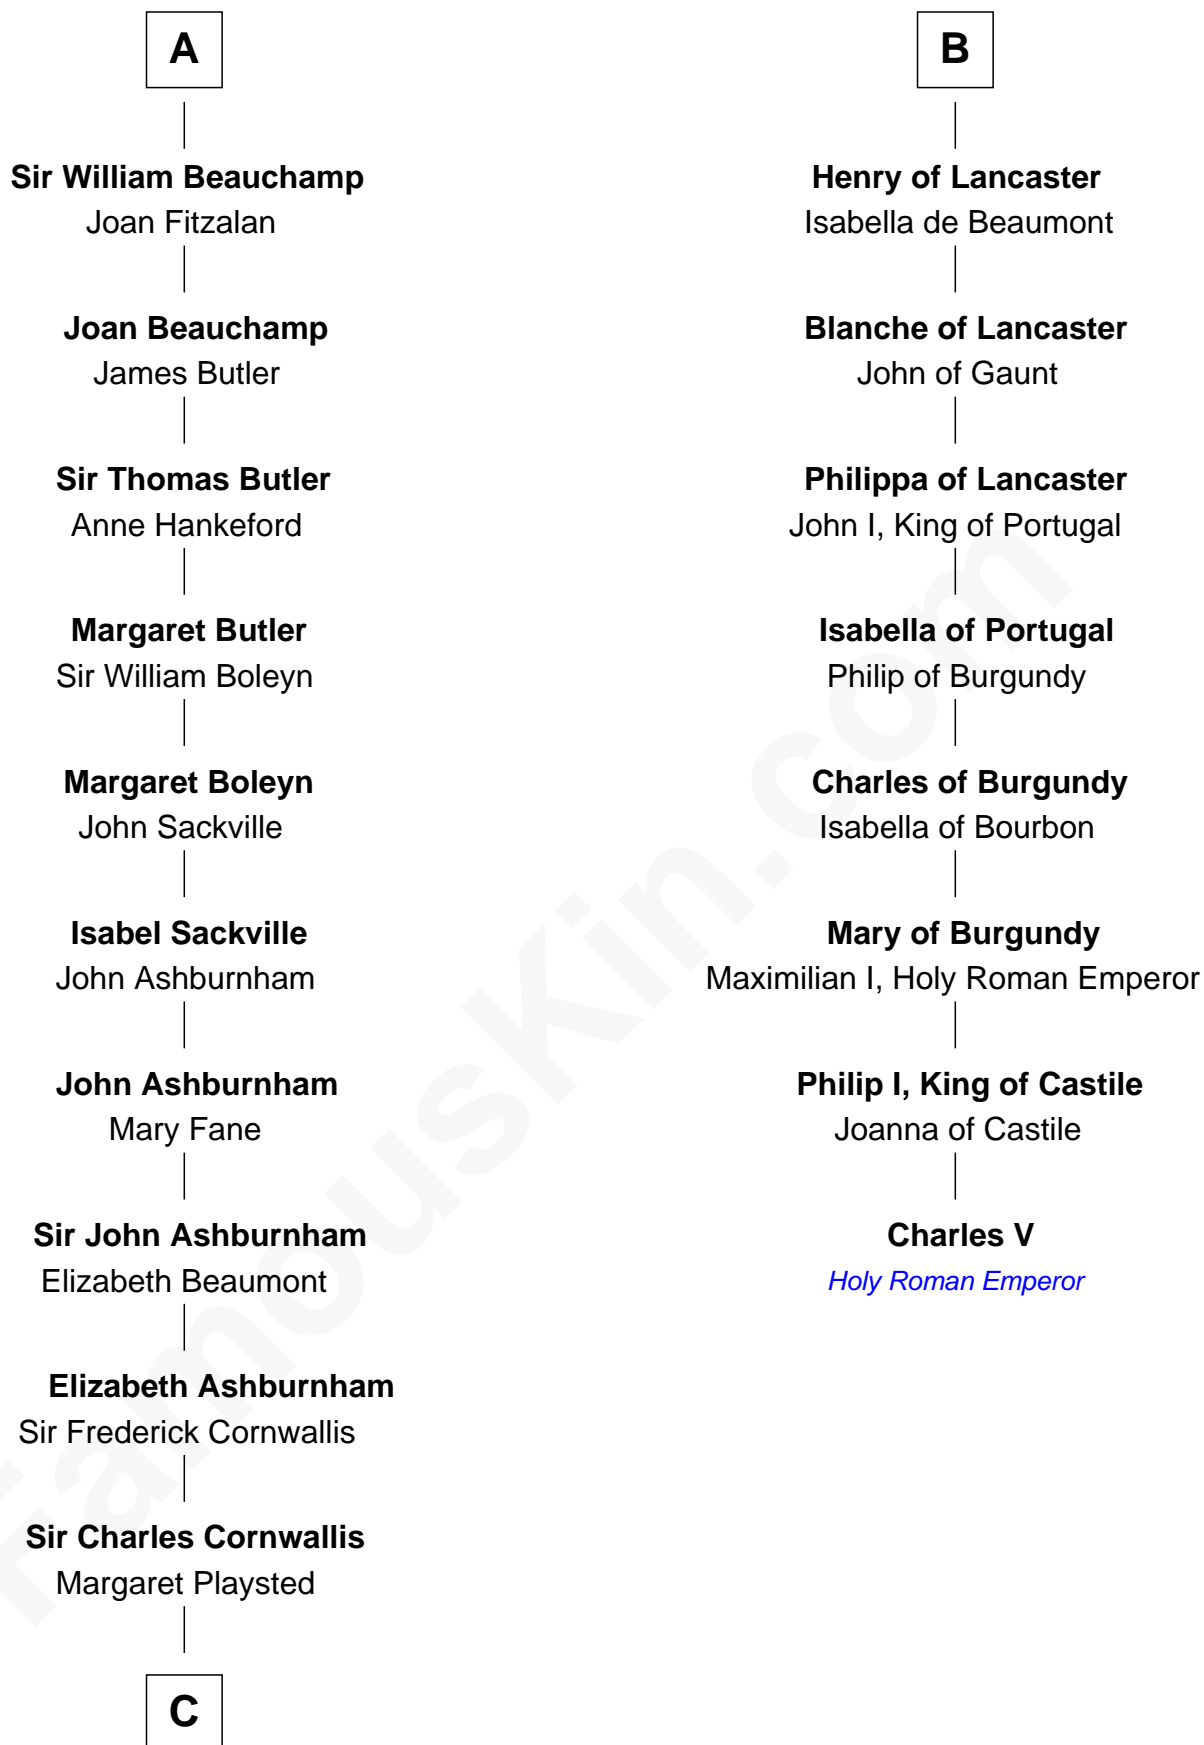

FamousKin.com
Relationship Chart of
Lord Charles Cornwallis

British Commander at Siege of Yorktown

14th cousin 6 times removed of

Charles V

Holy Roman Emperor

Henry de Newburgh

C

—
Charles Cornwallis

Elizabeth Fox

—
Charles Cornwallis

Charlotte Butler

—
Charles Cornwallis

Elizabeth Townshend

—
Lord Charles Cornwallis

British Commander at Siege of Yorktown

FamousKin.com