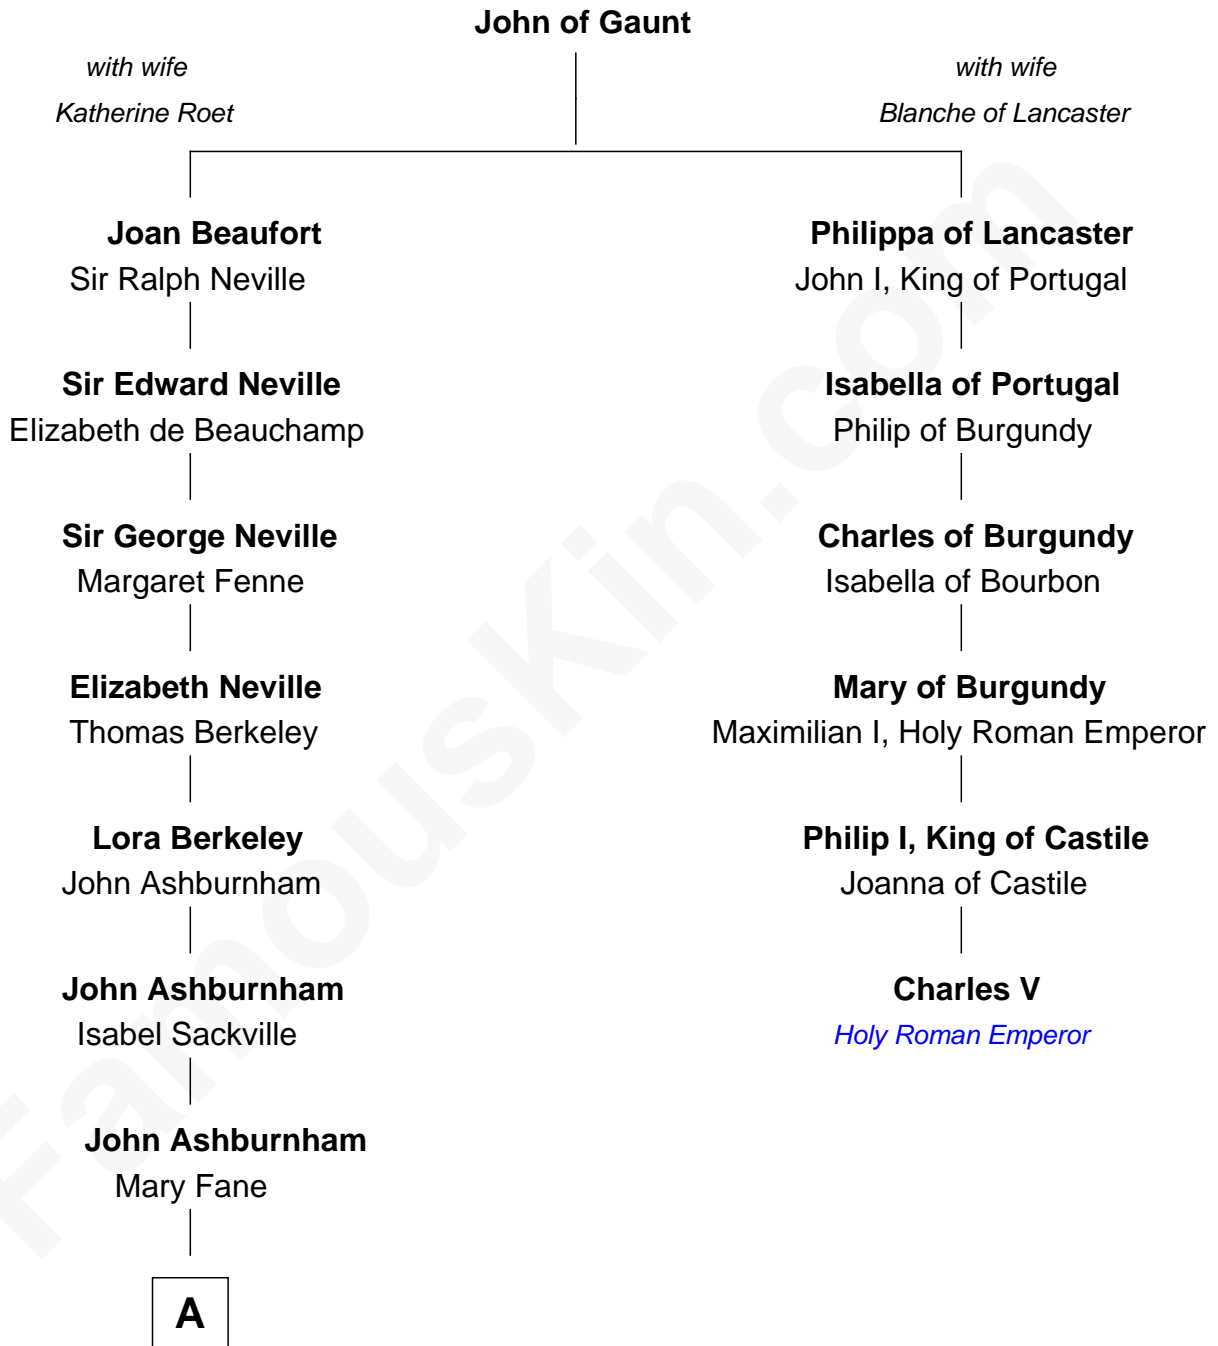

## Relationship Chart of

### Lord Charles Cornwallis

*British Commander at Siege of Yorktown*

5th cousin 8 times removed of

**Charles V**

*Holy Roman Emperor*

**A**

—  
**Sir John Ashburnham**

Elizabeth Beaumont

—  
**Elizabeth Ashburnham**

Sir Frederick Cornwallis

—  
**Sir Charles Cornwallis**

Margaret Playsted

—  
**Charles Cornwallis**

Elizabeth Fox

—  
**Charles Cornwallis**

Charlotte Butler