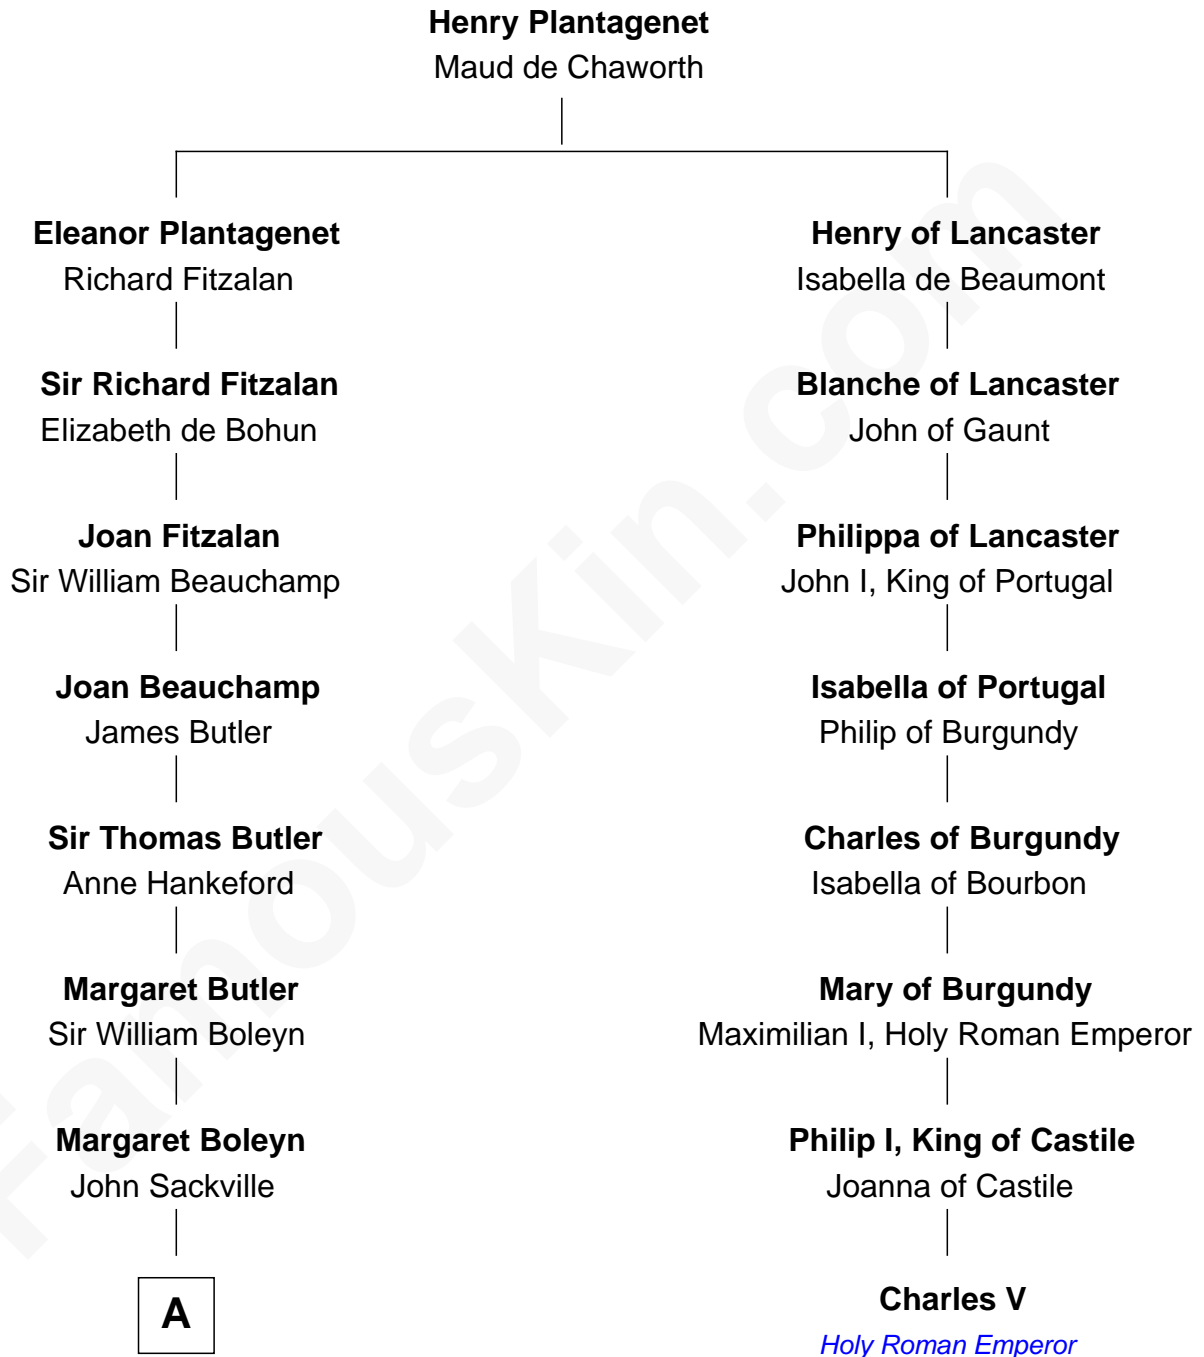

FamousKin.com

Relationship Chart of

Lord Charles Cornwallis

British Commander at Siege of Yorktown

7th cousin 8 times removed of

Charles V

Holy Roman Emperor

A

Isabel Sackville

John Ashburnham

John Ashburnham

Mary Fane

Sir John Ashburnham

Elizabeth Beaumont

Elizabeth Ashburnham

Sir Frederick Cornwallis