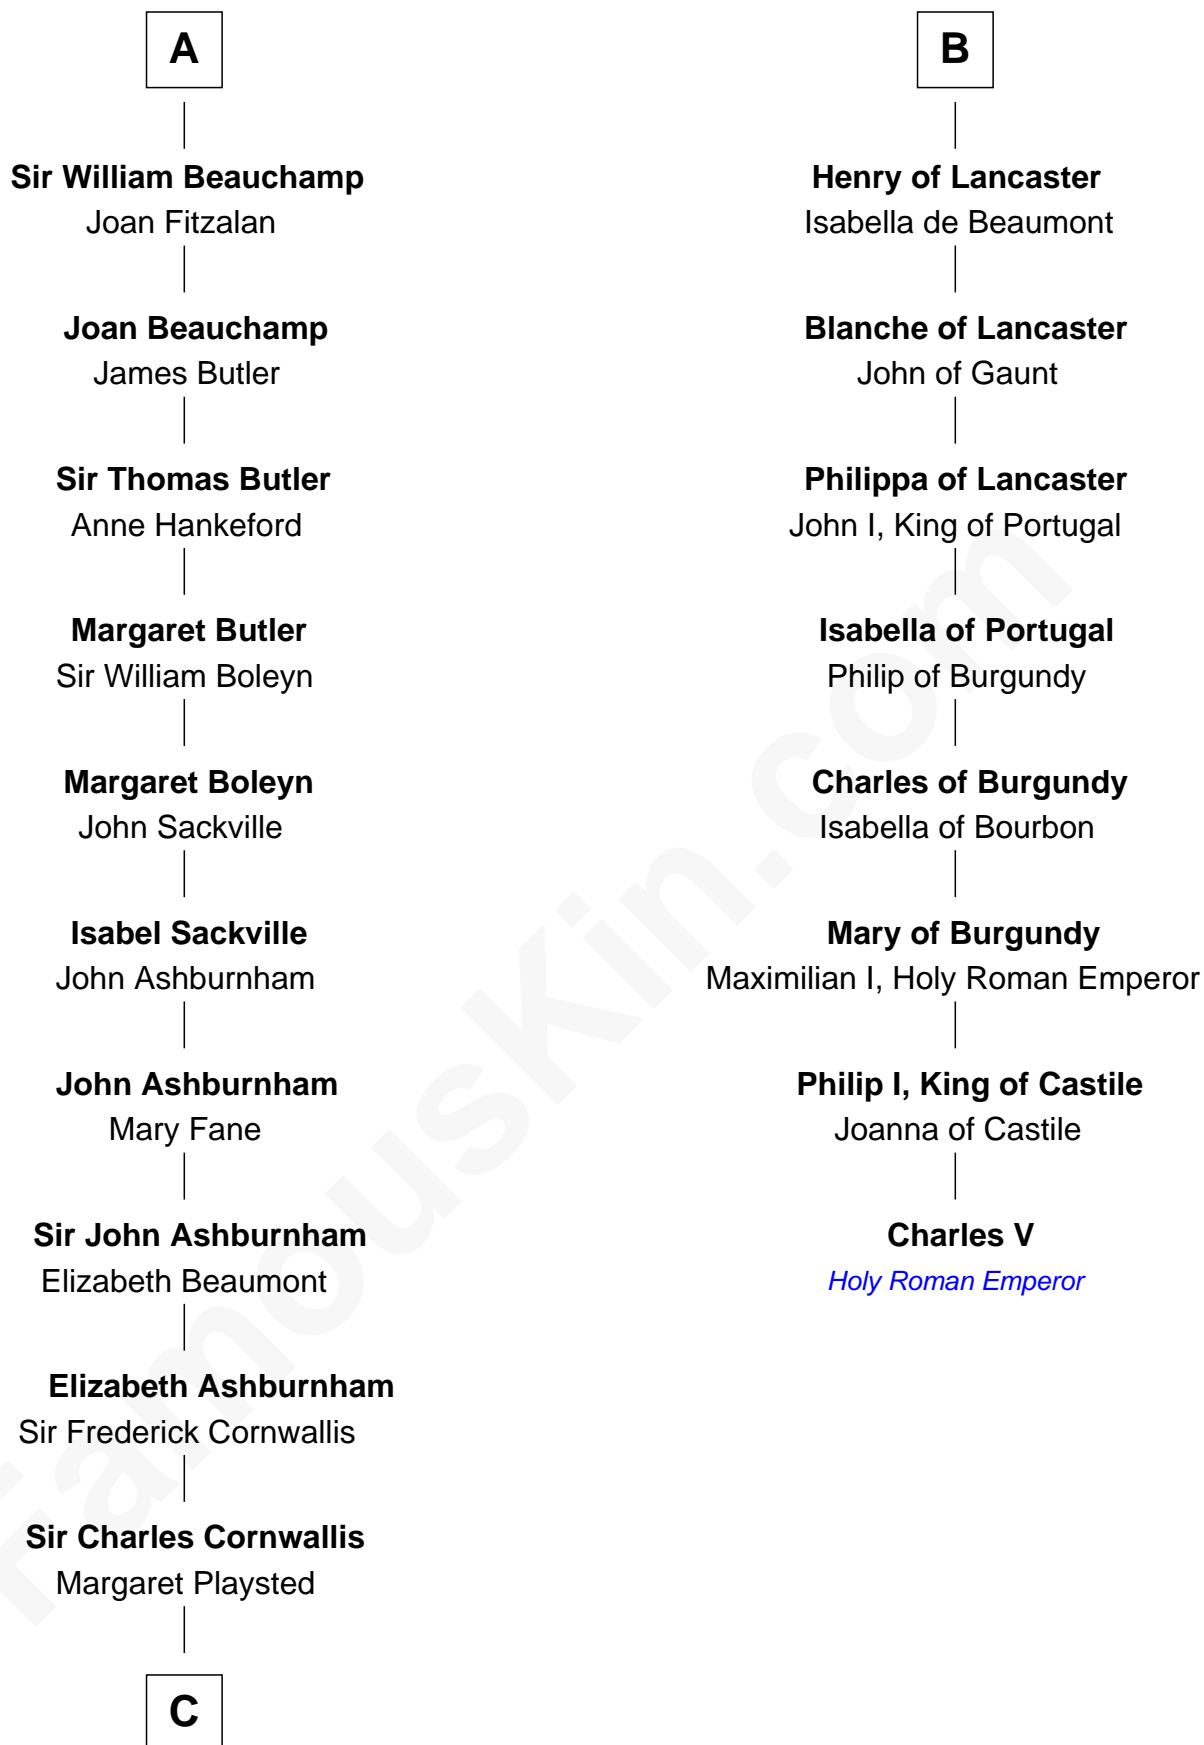

## Relationship Chart of

### Lord Charles Cornwallis

*British Commander at Siege of Yorktown*

14th cousin 6 times removed of

**Charles V**

*Holy Roman Emperor*

**Dermot MacMurrough**

Mor O'Toole

**C**

—  
**Charles Cornwallis**

Elizabeth Fox

—  
**Charles Cornwallis**

Charlotte Butler

—  
**Charles Cornwallis**

Elizabeth Townshend

—  
**Lord Charles Cornwallis**

*British Commander at Siege of Yorktown*