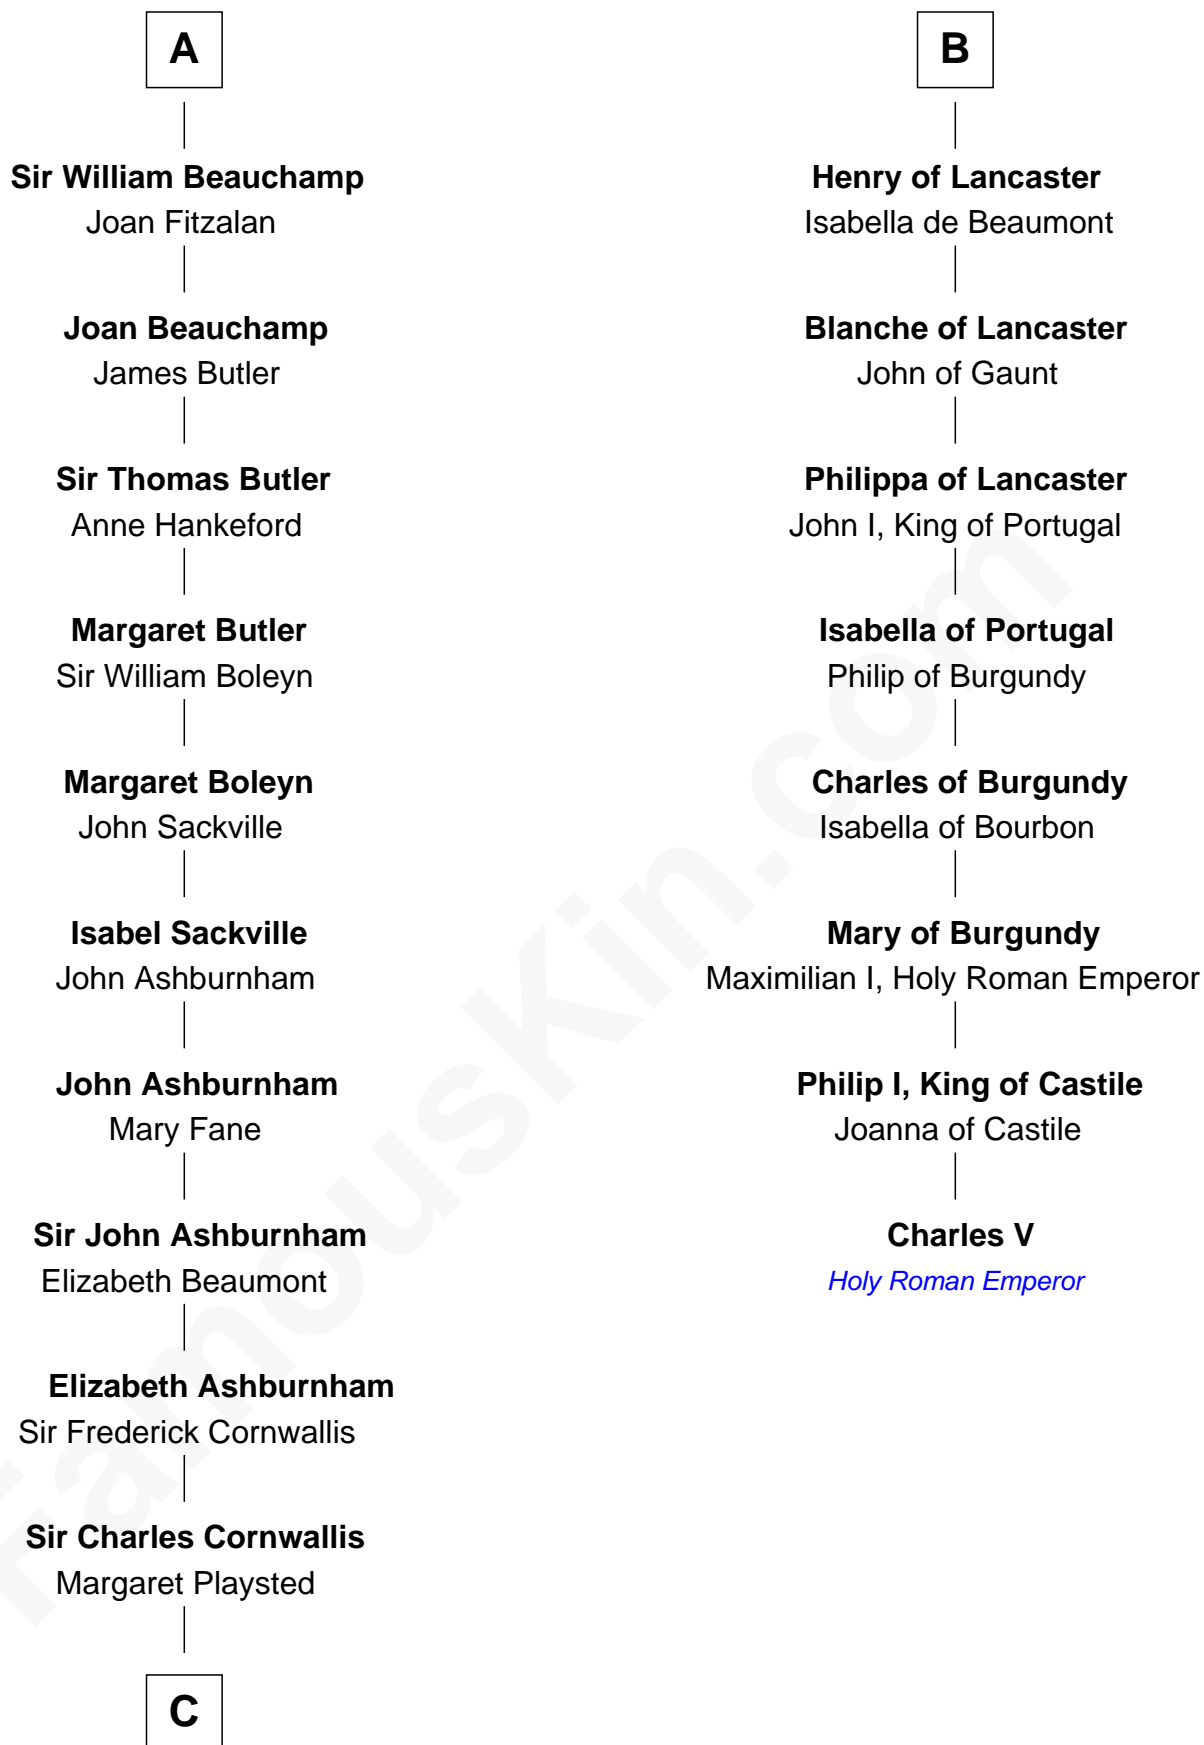

FamousKin.com

Relationship Chart of Lord Charles Cornwallis

British Commander at Siege of Yorktown

14th cousin 6 times removed of

Charles V

Holy Roman Emperor

Gilbert Fitzgilbert de Clare

Isabel de Beaumont

C

—
Charles Cornwallis

Elizabeth Fox

—
Charles Cornwallis

Charlotte Butler

—
Charles Cornwallis

Elizabeth Townshend

—
Lord Charles Cornwallis