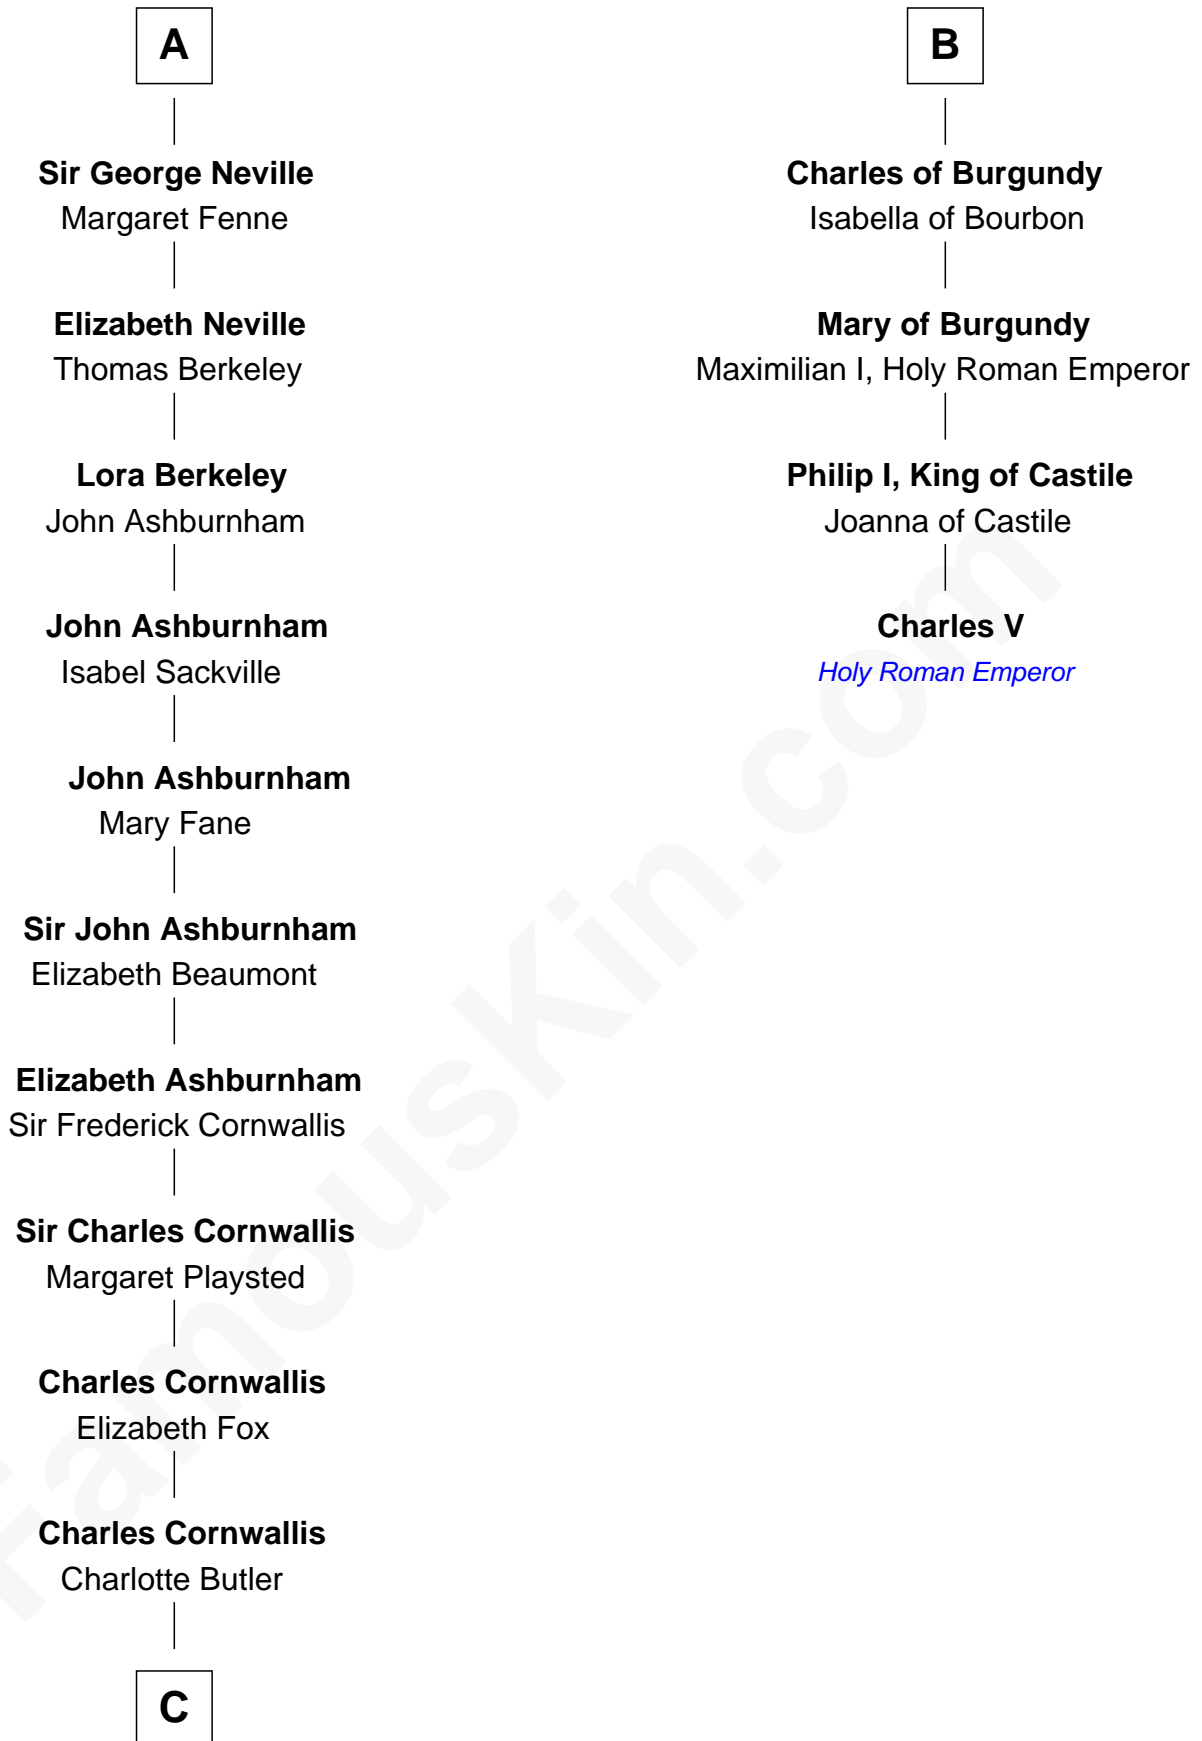

FamousKin.com

Relationship Chart of

Lord Charles Cornwallis

British Commander at Siege of Yorktown

10th cousin 8 times removed of

Charles V

Holy Roman Emperor

Sir Roger de Quincy

Helen of Galloway

C

Charles Cornwallis
Elizabeth Townshend

Lord Charles Cornwallis
British Commander at Siege of Yorktown

FamousKin.com