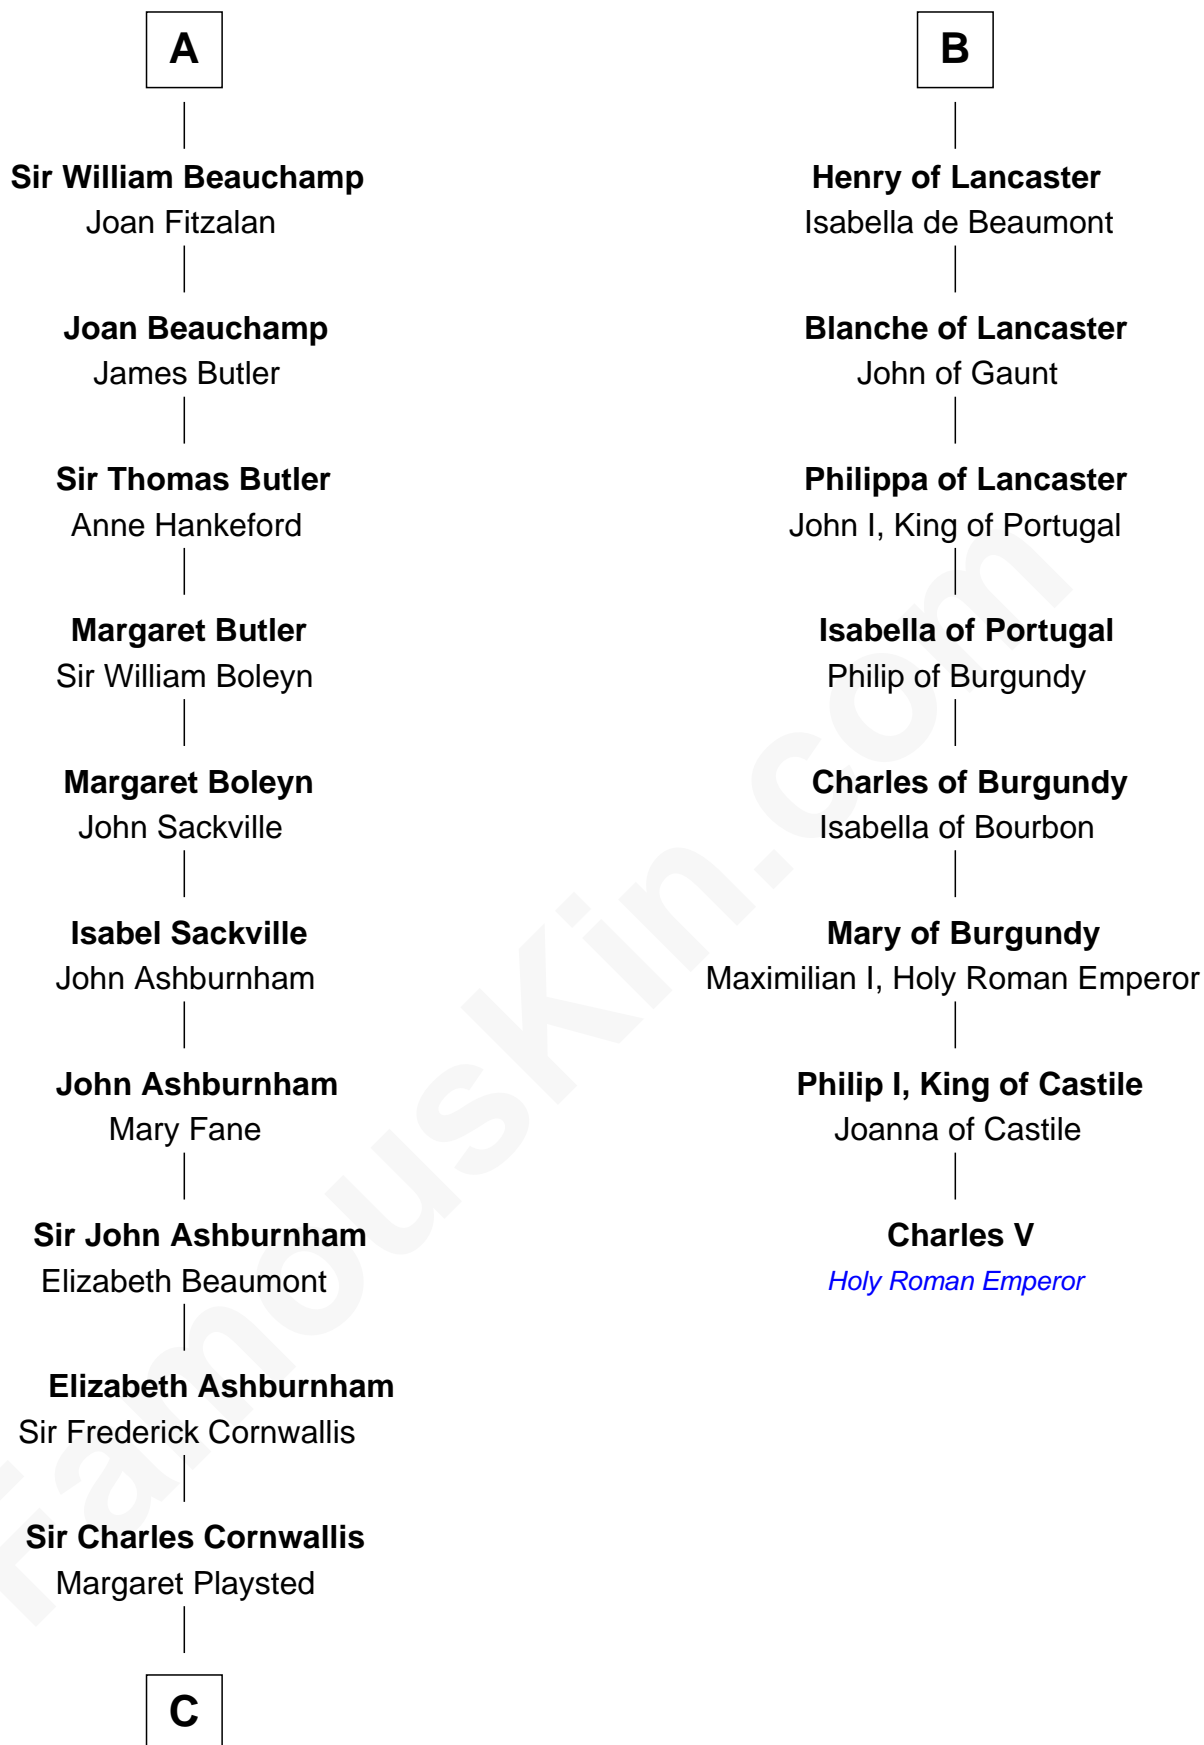

FamousKin.com

Relationship Chart of

Lord Charles Cornwallis

British Commander at Siege of Yorktown

14th cousin 6 times removed of

Charles V

Holy Roman Emperor

C

—
Charles Cornwallis

Elizabeth Fox

—
Charles Cornwallis

Charlotte Butler

—
Charles Cornwallis

Elizabeth Townshend

—
Lord Charles Cornwallis

British Commander at Siege of Yorktown