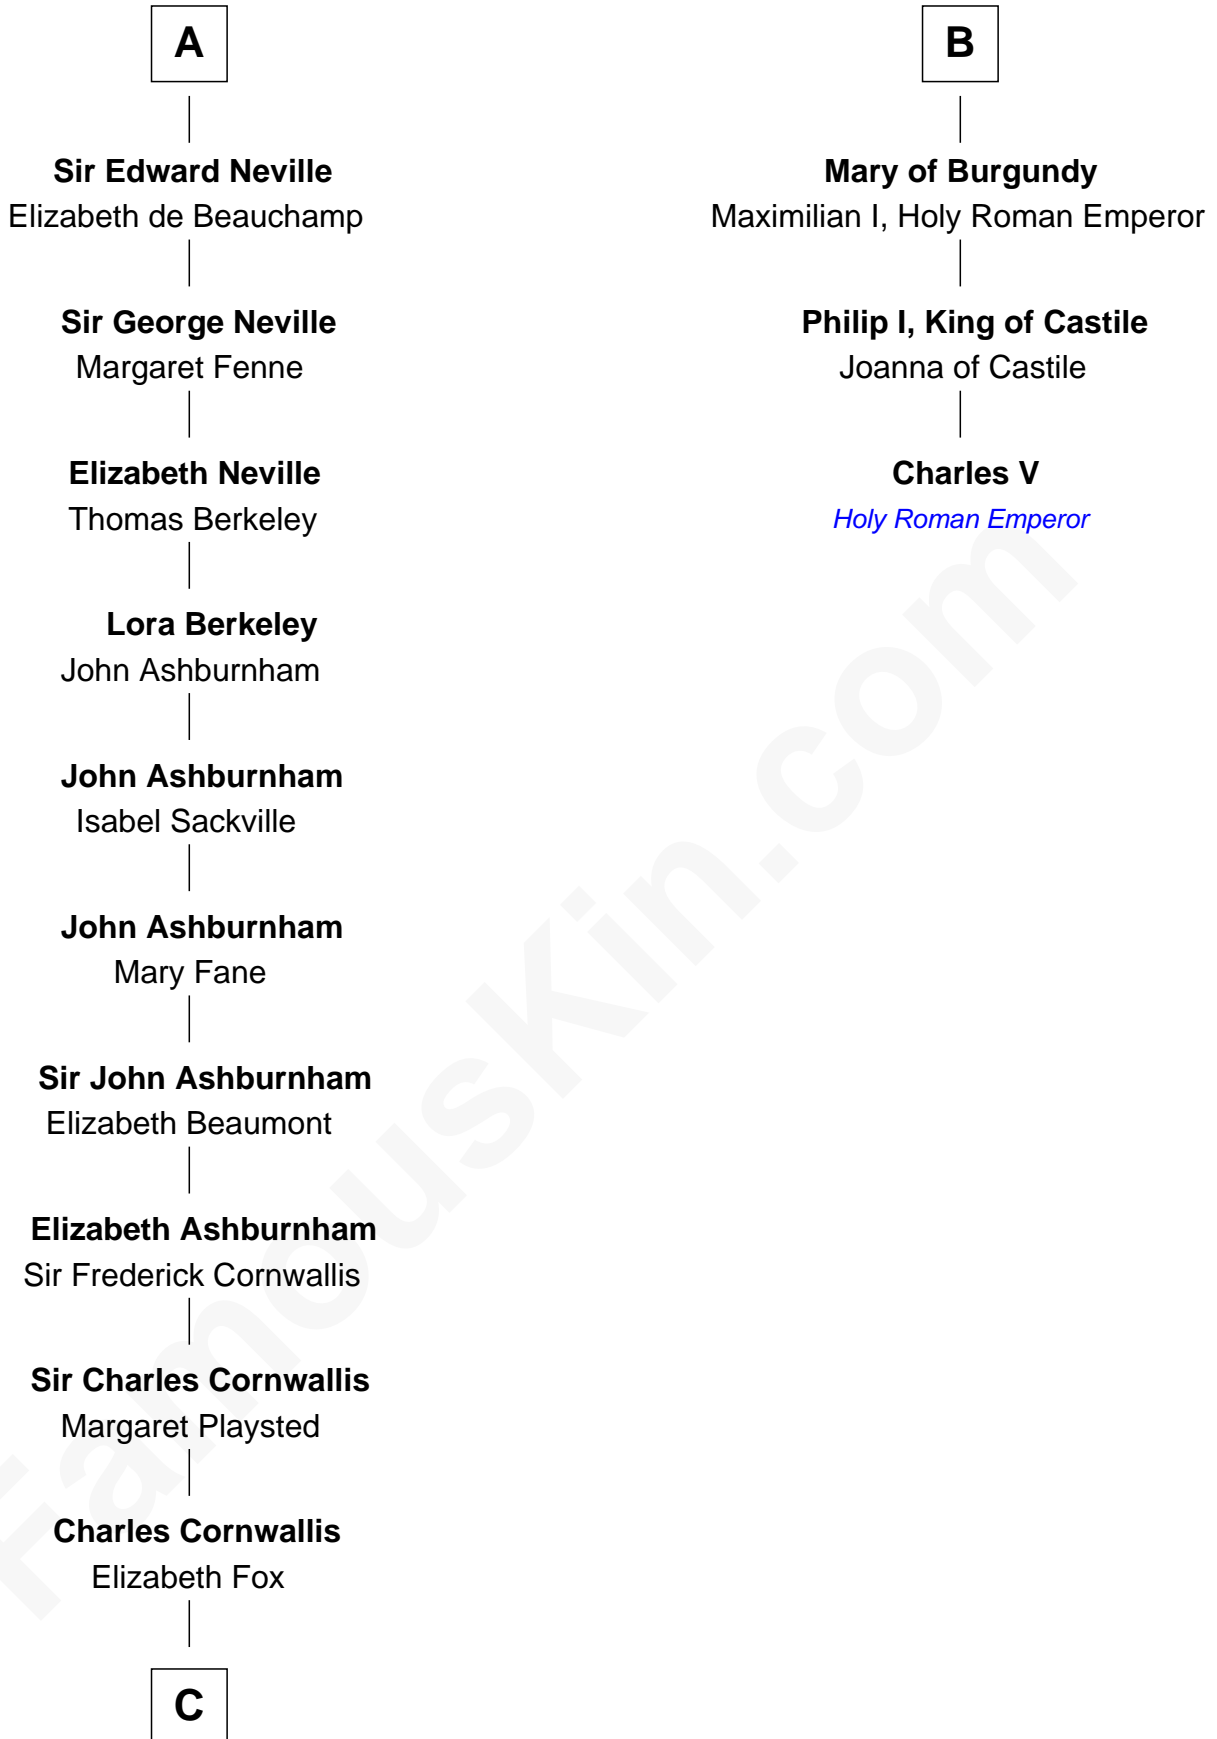

## Relationship Chart of Lord Charles Cornwallis

*British Commander at Siege of Yorktown*

9th cousin 10 times removed of

**Charles V**

*Holy Roman Emperor*

**C**

—  
**Charles Cornwallis**

Charlotte Butler

—  
**Charles Cornwallis**

Elizabeth Townshend

—  
**Lord Charles Cornwallis**

*British Commander at Siege of Yorktown*

FamousKin.com