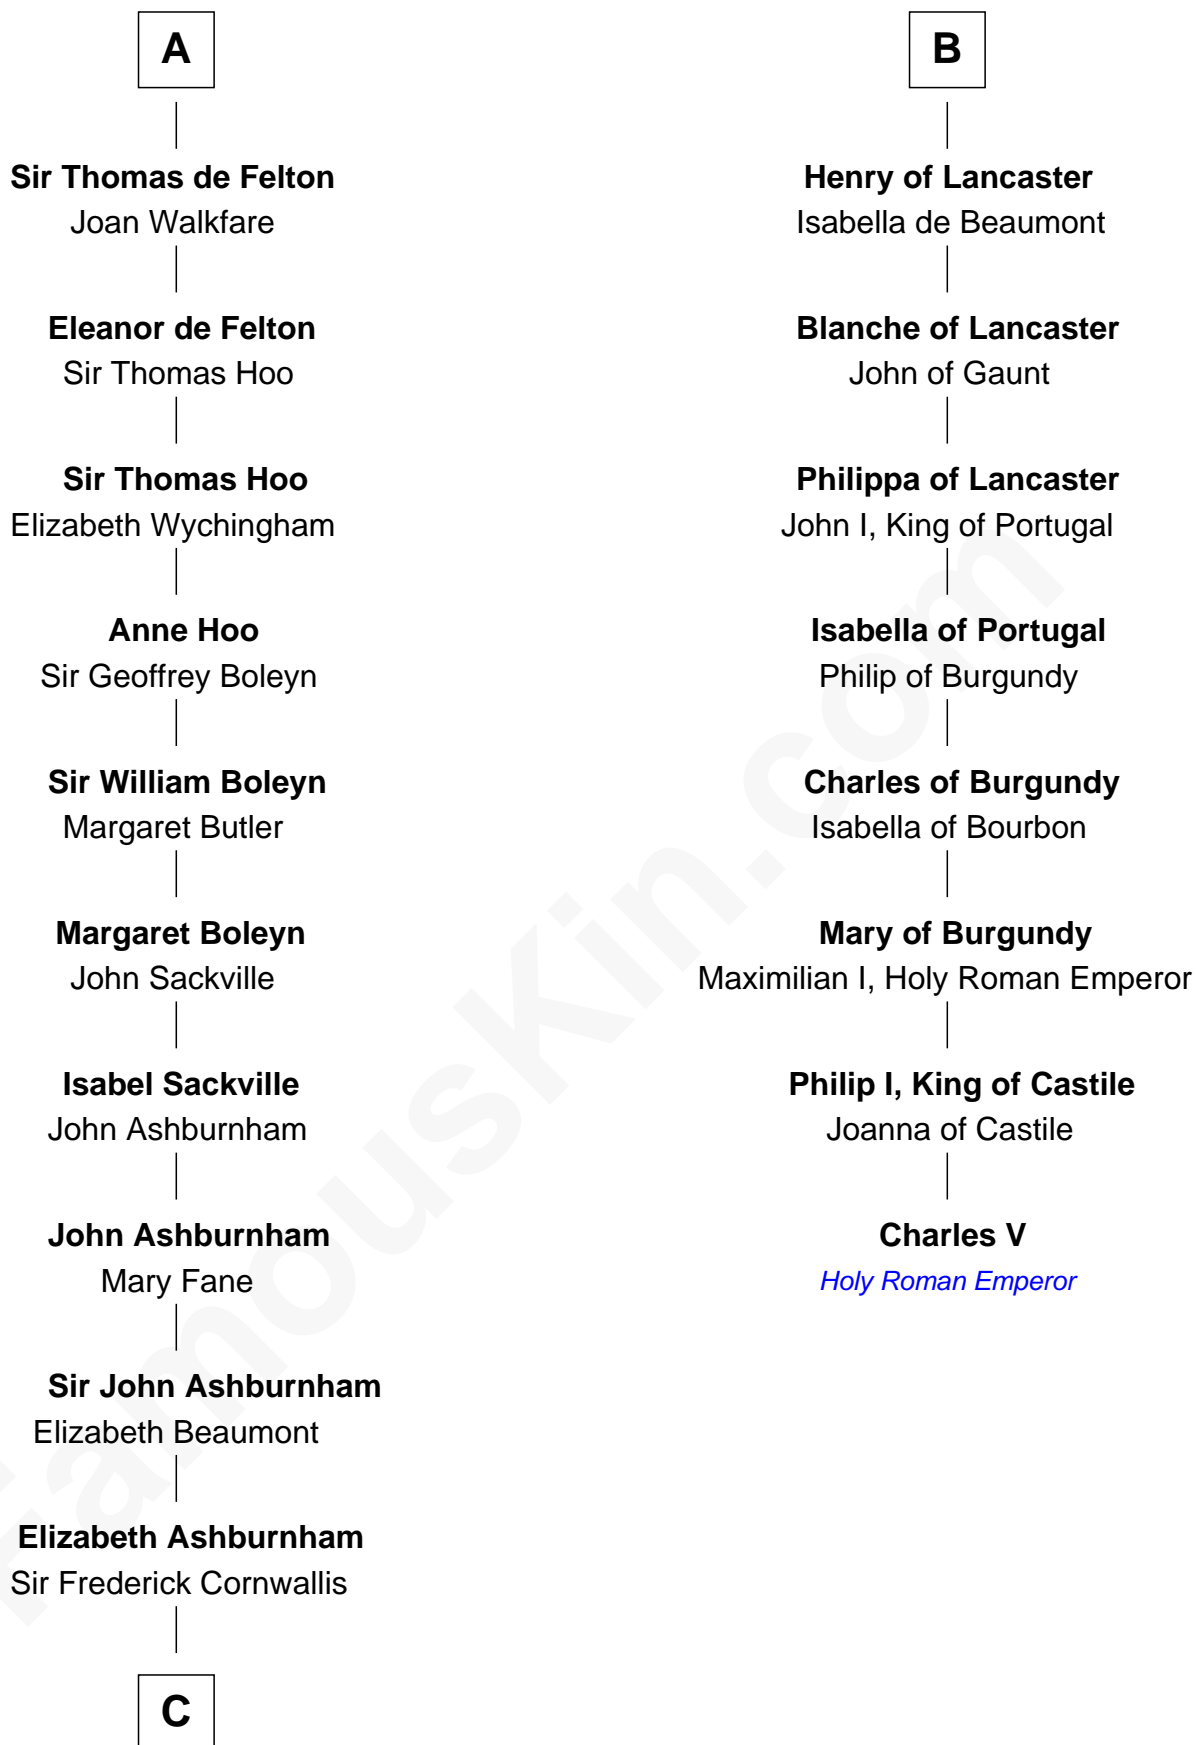

FamousKin.com

Relationship Chart of

Lord Charles Cornwallis

British Commander at Siege of Yorktown

14th cousin 7 times removed of

Charles V

Holy Roman Emperor

Gottfried I, Count of Louvain

Ide de Chiny

C

—
Sir Charles Cornwallis

Margaret Playsted

—
Charles Cornwallis

Elizabeth Fox

—
Charles Cornwallis

Charlotte Butler