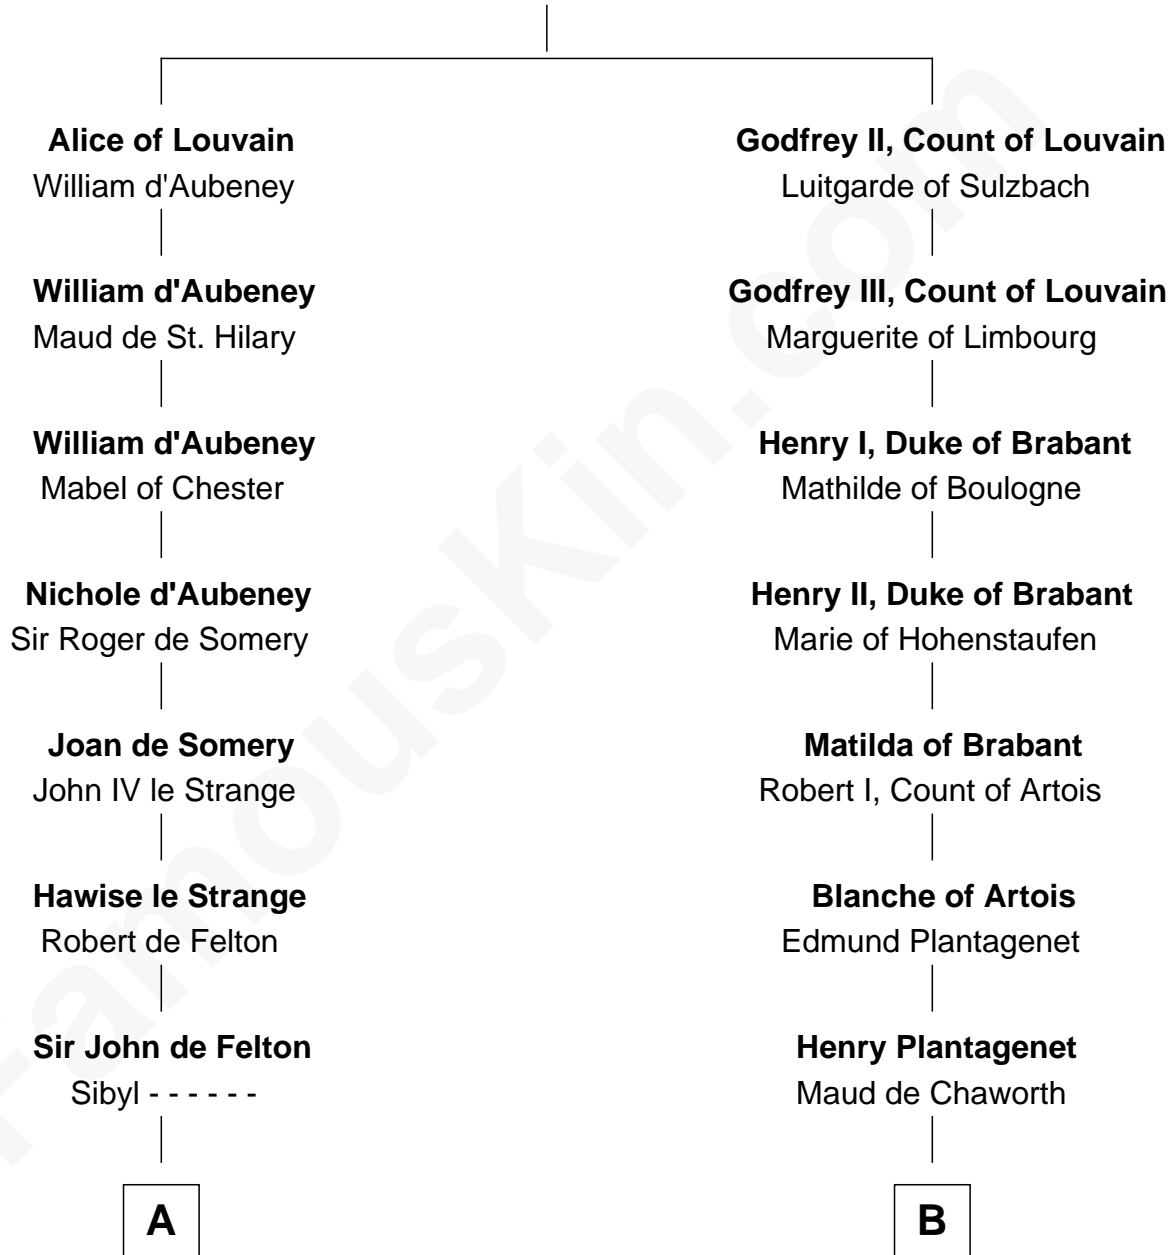

FamousKin.com

Relationship Chart of

Lord Charles Cornwallis

British Commander at Siege of Yorktown

14th cousin 7 times removed of

Charles V

Holy Roman Emperor

Gottfried I, Count of Louvain

Ide de Chiny

C

—
Sir Charles Cornwallis

Margaret Playsted

—
Charles Cornwallis

Elizabeth Fox

—
Charles Cornwallis

Charlotte Butler

—
Charles Cornwallis

Elizabeth Townshend

—
Lord Charles Cornwallis

British Commander at Siege of Yorktown

FamousKin.com