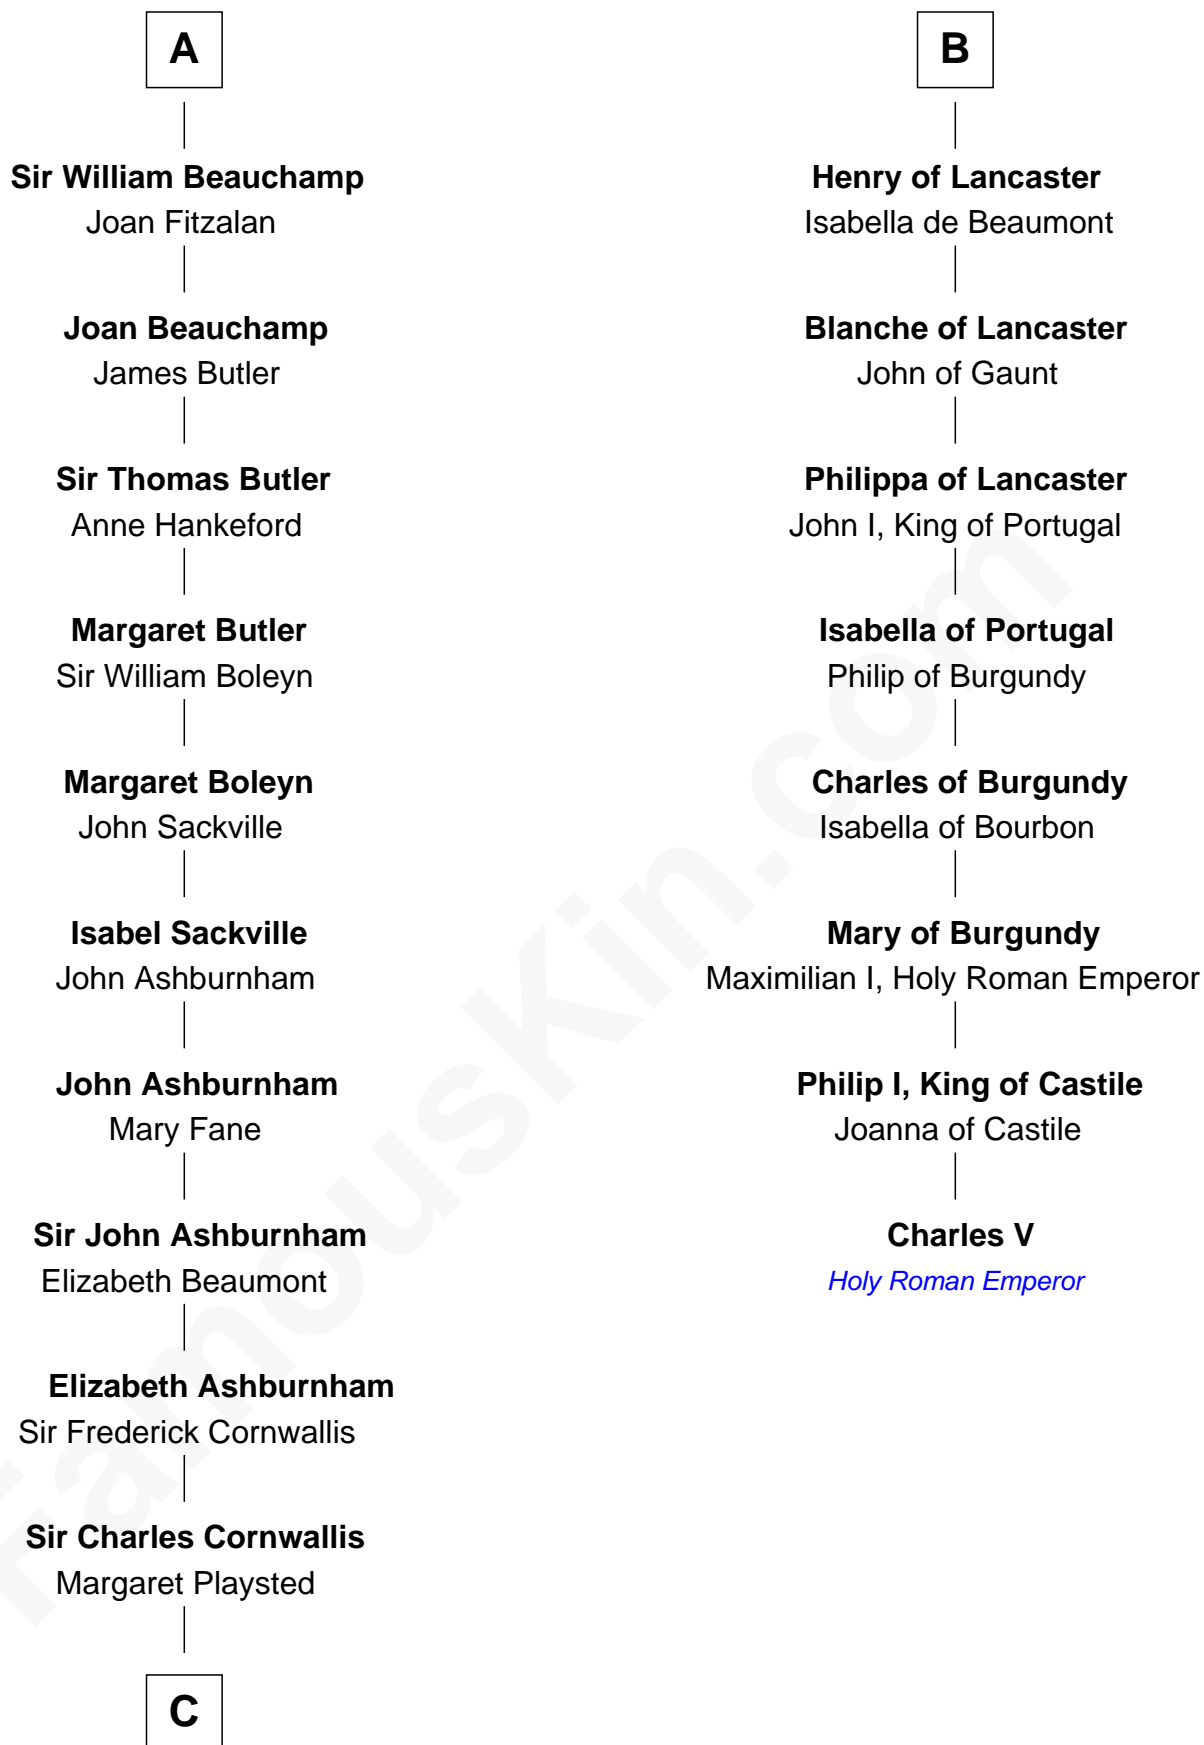

FamousKin.com

Relationship Chart of Lord Charles Cornwallis

British Commander at Siege of Yorktown

14th cousin 6 times removed of

Charles V

Holy Roman Emperor

C

—
Charles Cornwallis

Elizabeth Fox

—
Charles Cornwallis

Charlotte Butler

—
Charles Cornwallis

Elizabeth Townshend

—
Lord Charles Cornwallis

British Commander at Siege of Yorktown

FamousKin.com