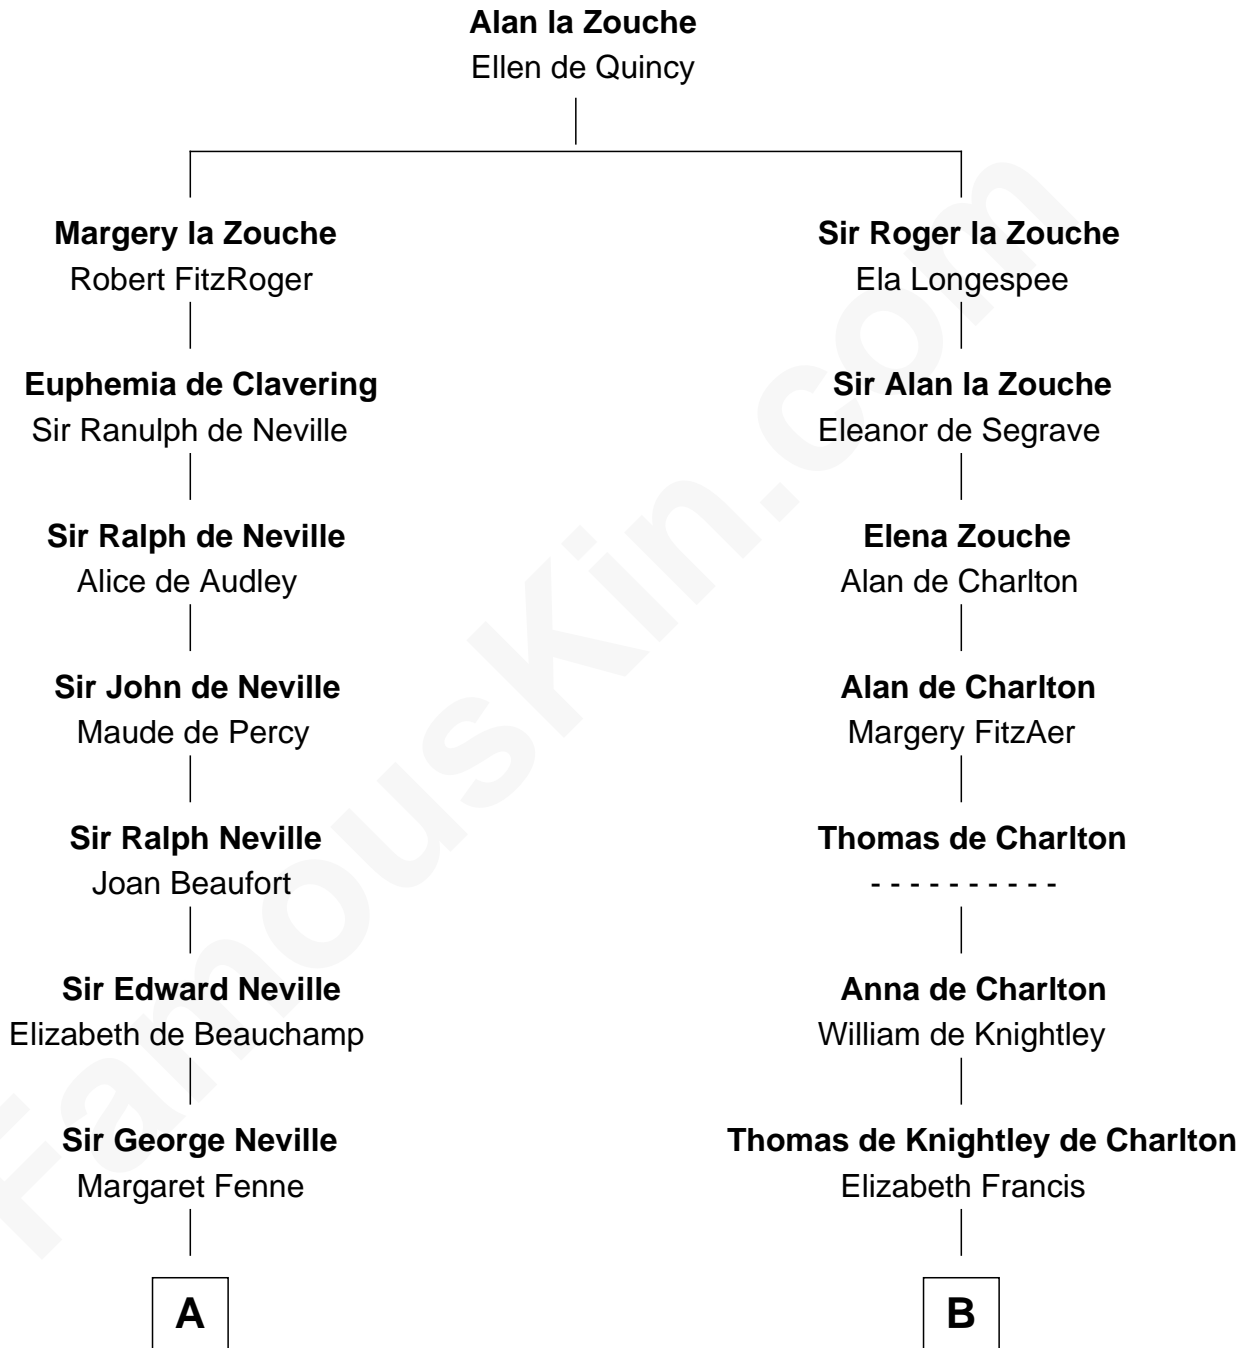

FamousKin.com

Relationship Chart of

Lord Charles Cornwallis

British Commander at Siege of Yorktown

17th cousin 4 times removed of

John Davis Long

32nd Governor of Massachusetts