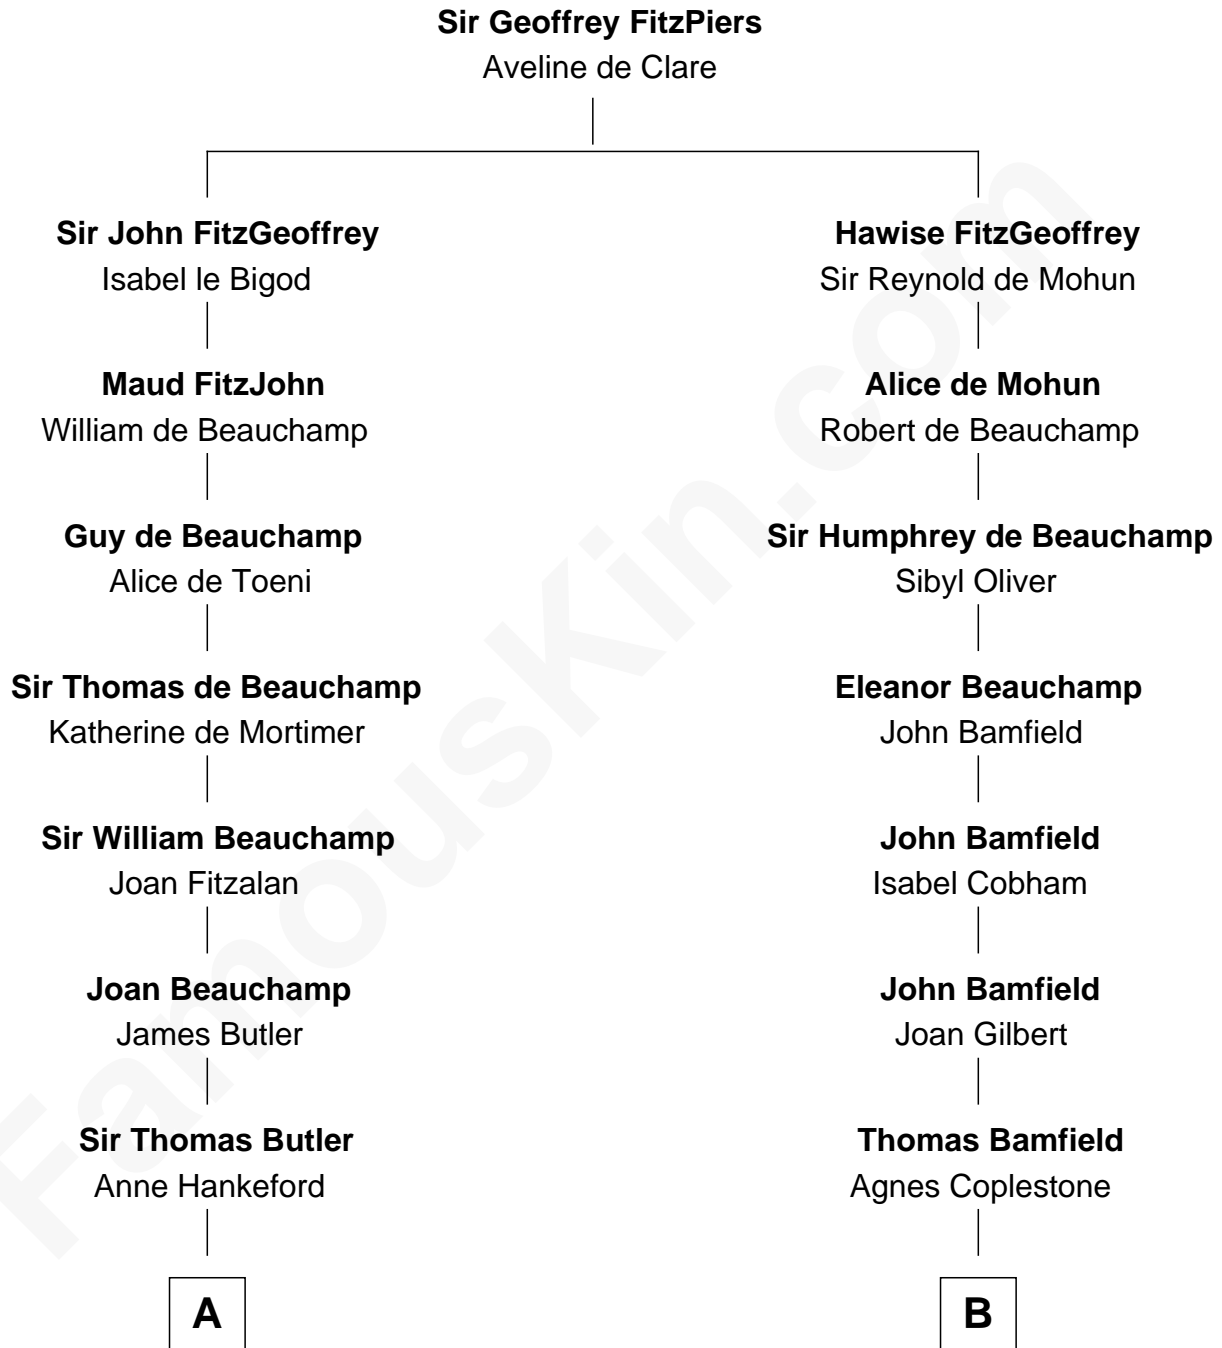

FamousKin.com

Relationship Chart of

Lord Charles Cornwallis

British Commander at Siege of Yorktown

17th cousin 3 times removed of

Daniel Henry Chamberlain

76th Governor of South Carolina

C

Mary Trowbridge
Ebenezer Chamberlain

Daniel Chamberlain
Lydia Harrington

Eli Chamberlain
Achsah Forbes

Daniel Henry Chamberlain
Governor of South Carolina

FamousKin.com