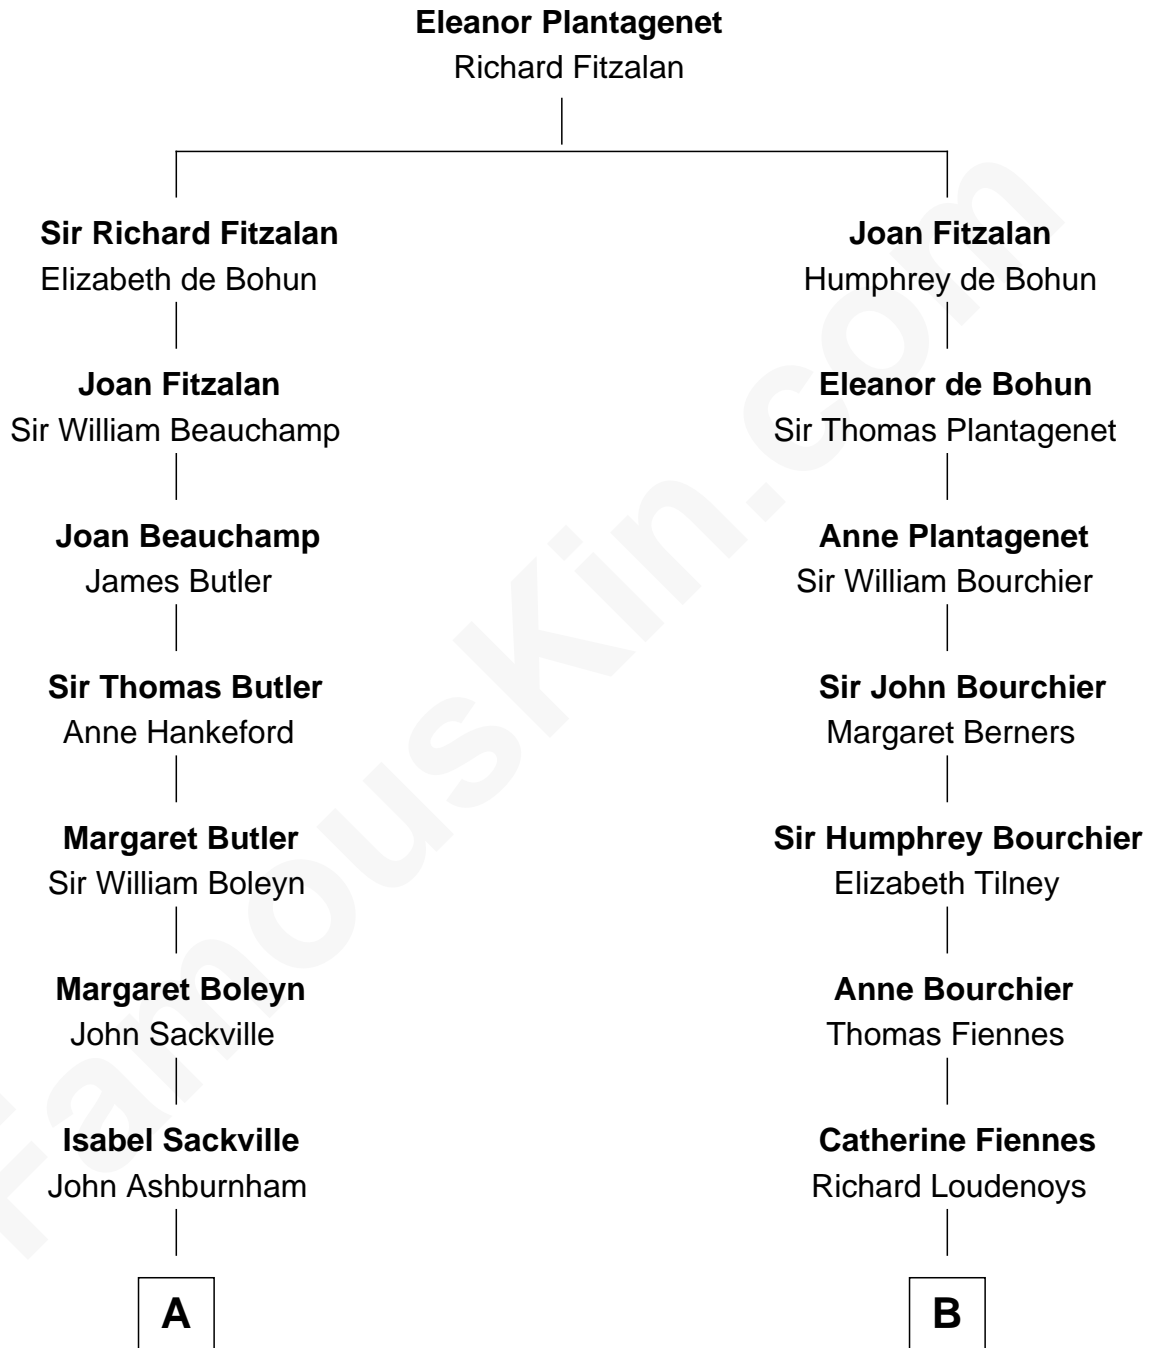

FamousKin.com

Relationship Chart of

Lord Charles Cornwallis

British Commander at Siege of Yorktown

14th cousin 6 times removed of

Ali Wentworth

TV Actress and Comedienne

C

Howard Elliott

Janet January

Janet January Elliott

Richard Bryant Hobart

Mable Bryant Hobart

Eric Bartlett Wentworth

Ali Wentworth

TV Actress and Comedienne