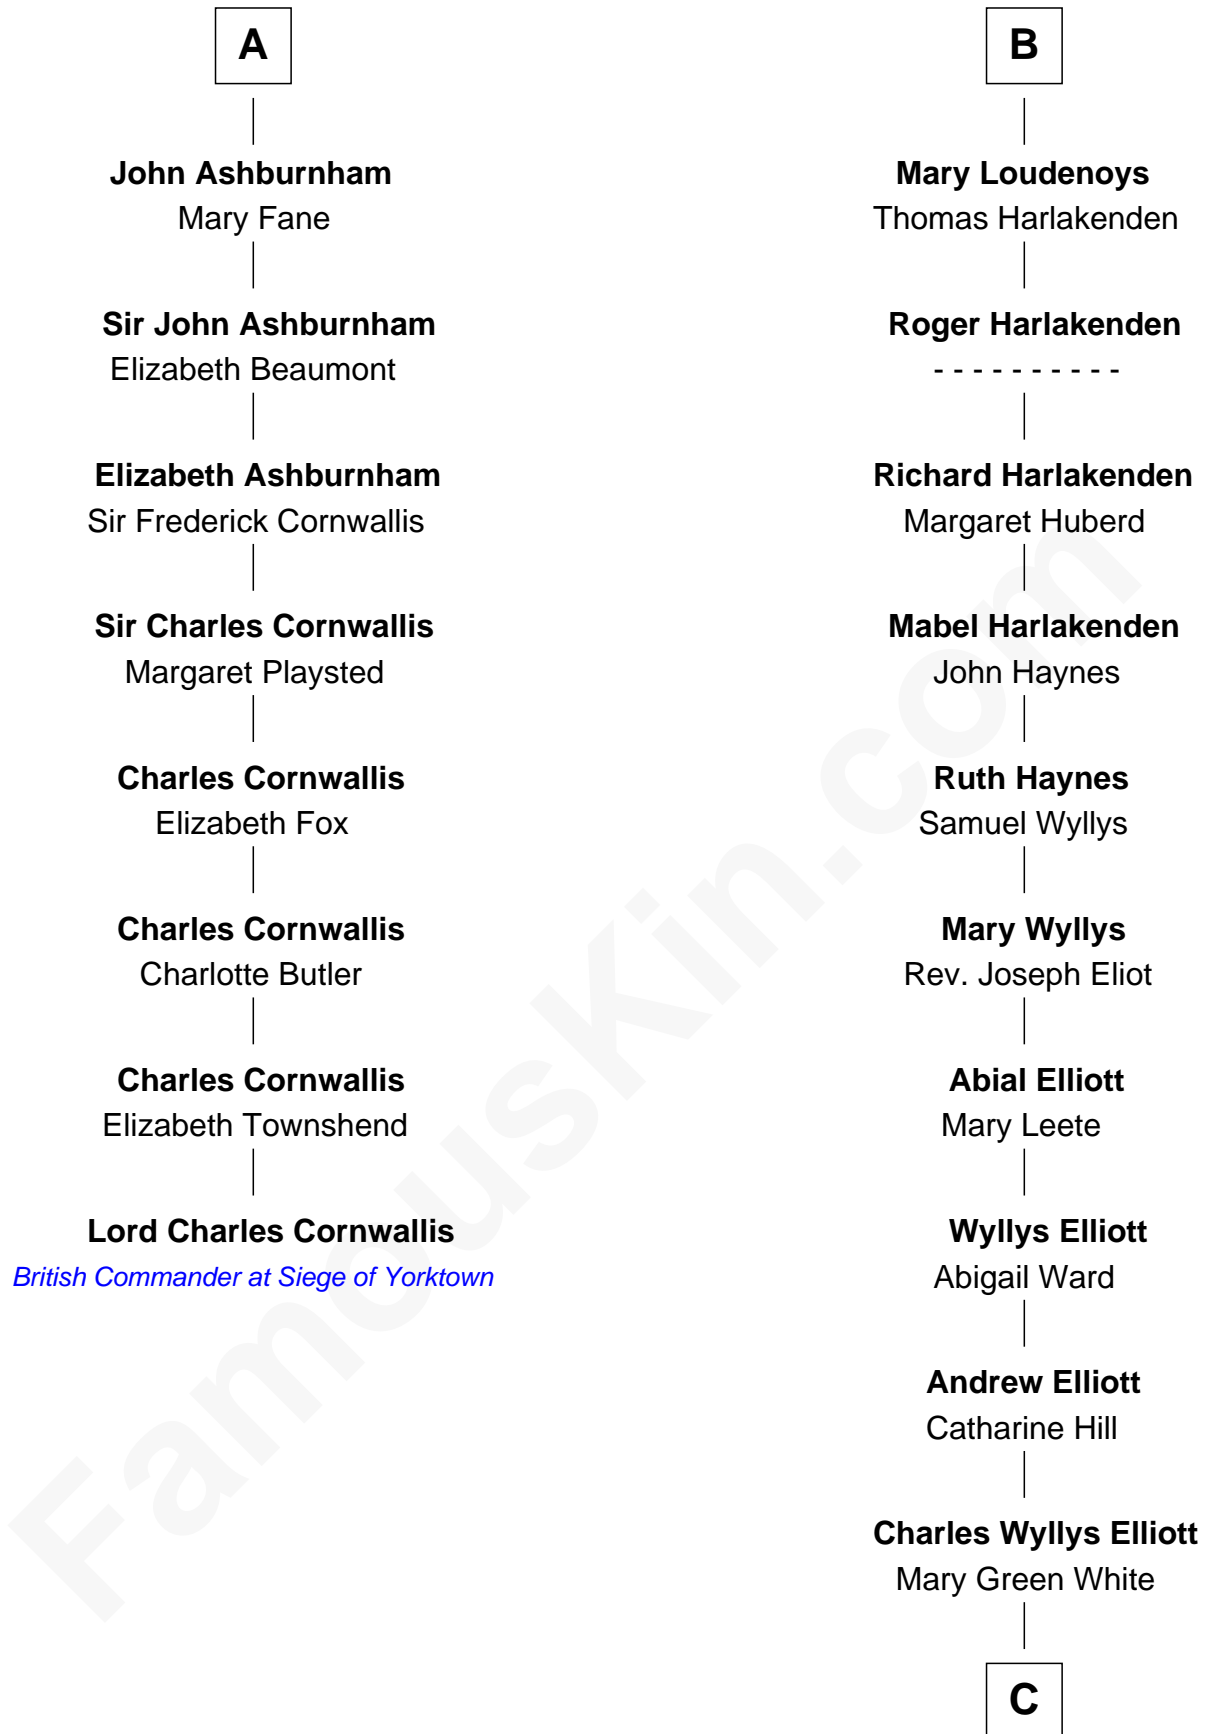

FamousKin.com

Relationship Chart of

Lord Charles Cornwallis

British Commander at Siege of Yorktown

14th cousin 6 times removed of

Ali Wentworth

TV Actress and Comedienne

C