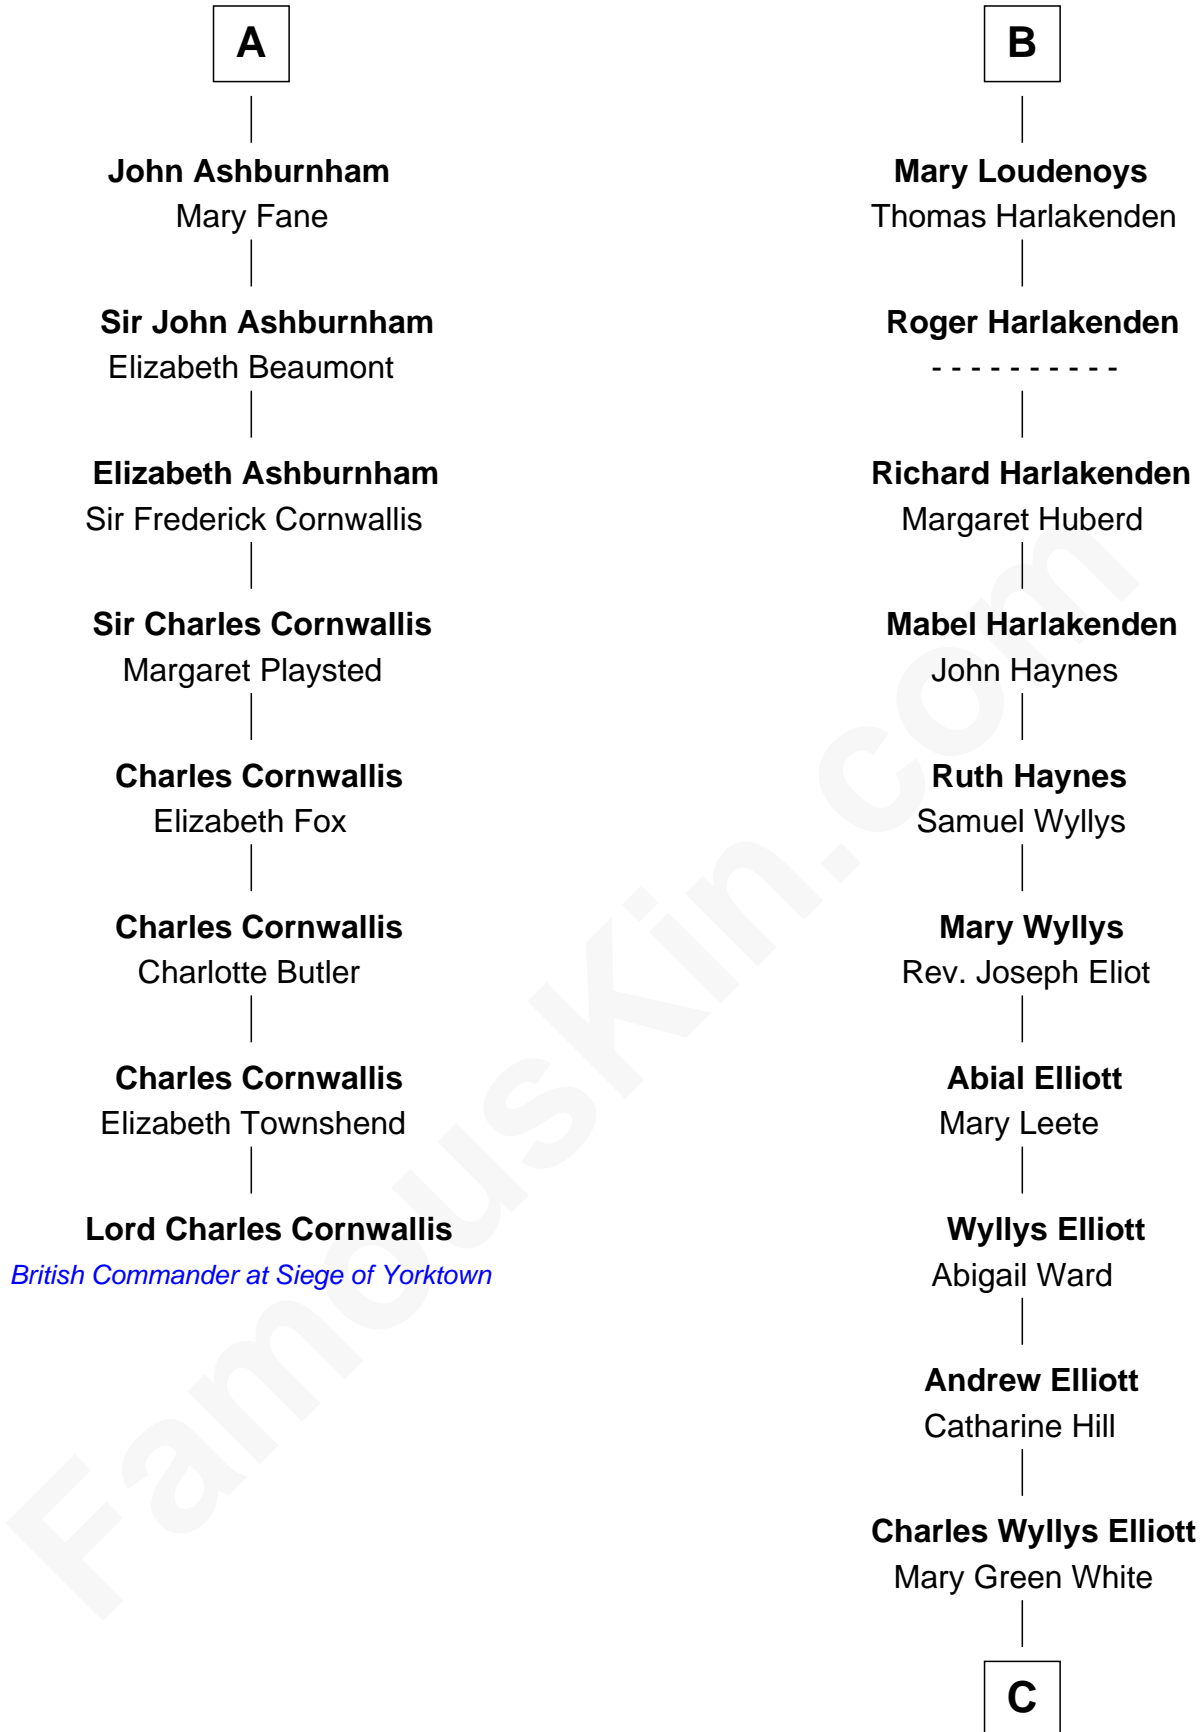

FamousKin.com

Relationship Chart of

Lord Charles Cornwallis

British Commander at Siege of Yorktown

14th cousin 6 times removed of

Ali Wentworth

TV Actress and Comedienne

C

Howard Elliott

Janet January

Janet January Elliott

Richard Bryant Hobart

Mable Bryant Hobart

Eric Bartlett Wentworth

Ali Wentworth

TV Actress and Comedienne