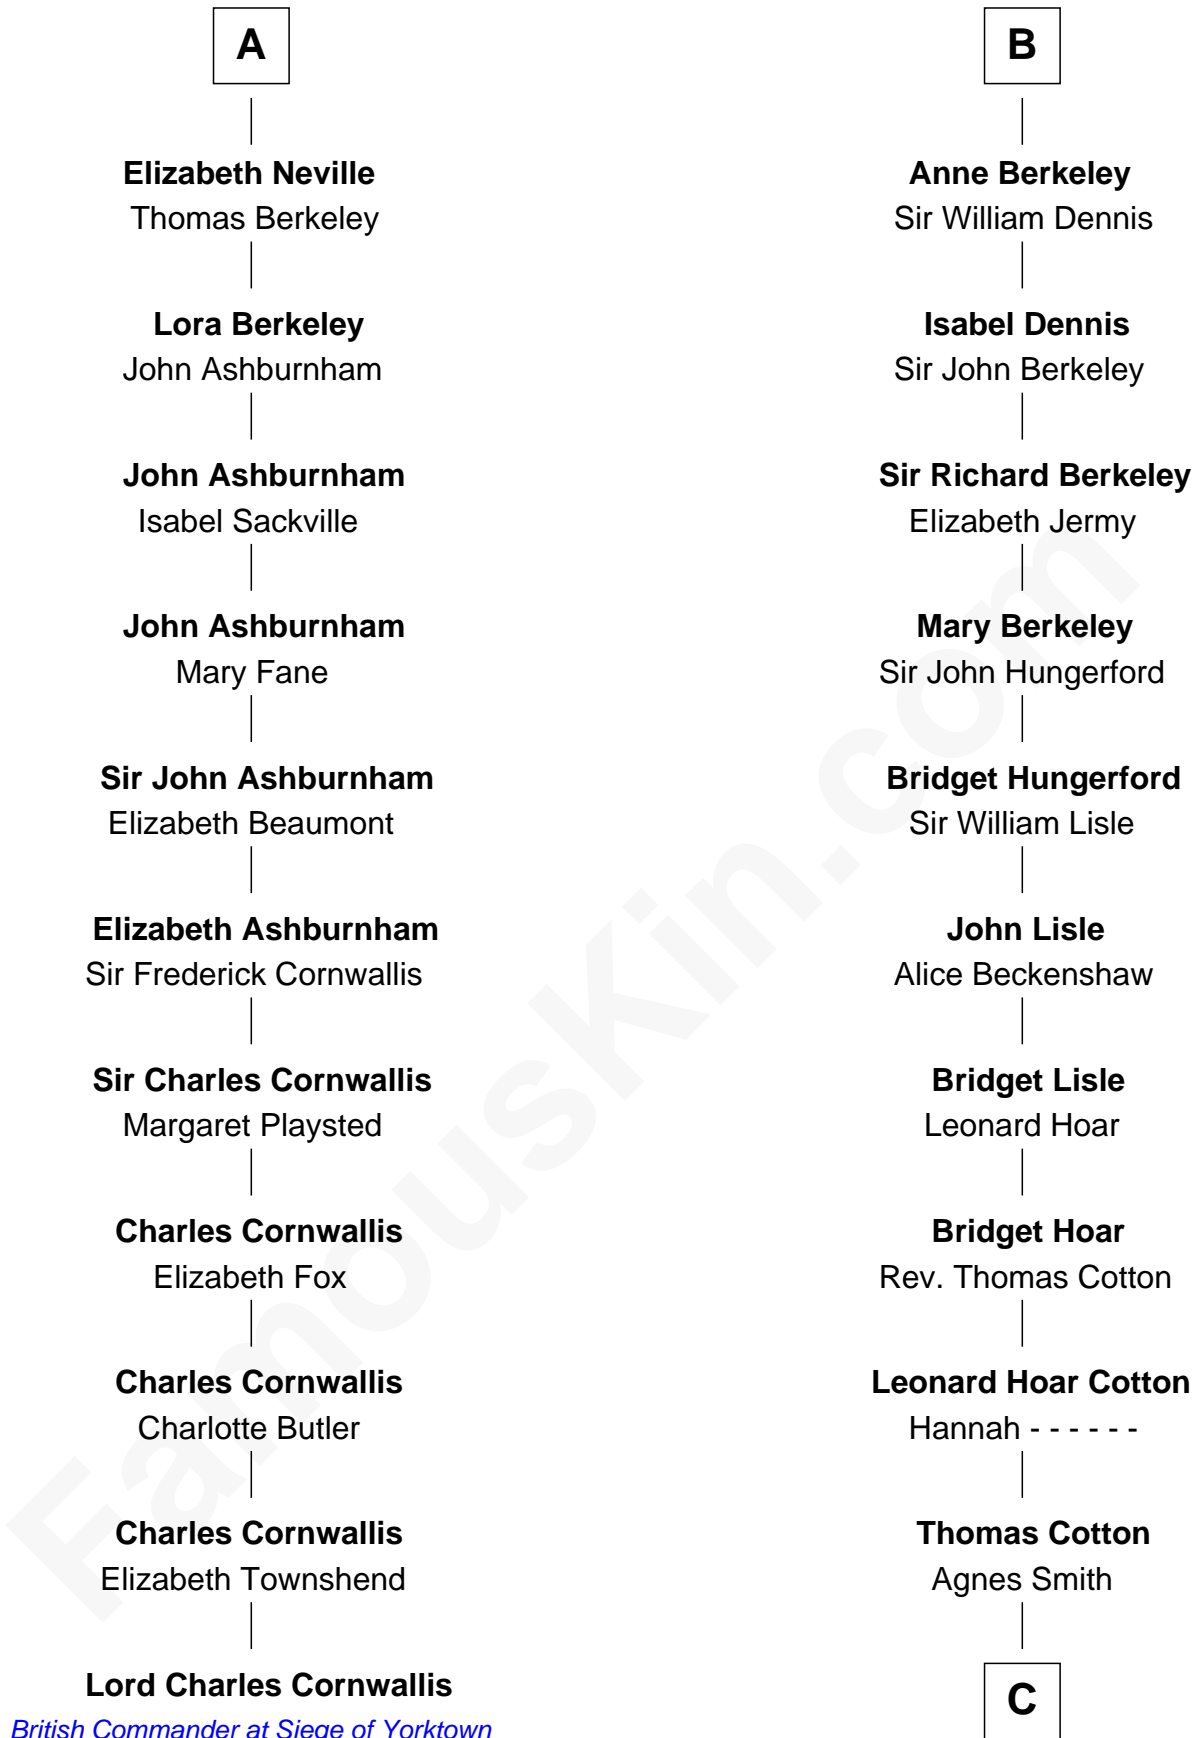

FamousKin.com

Relationship Chart of

Lord Charles Cornwallis

British Commander at Siege of Yorktown

17th cousin 4 times removed of

Clare Eames

Silent Movie Actress

C