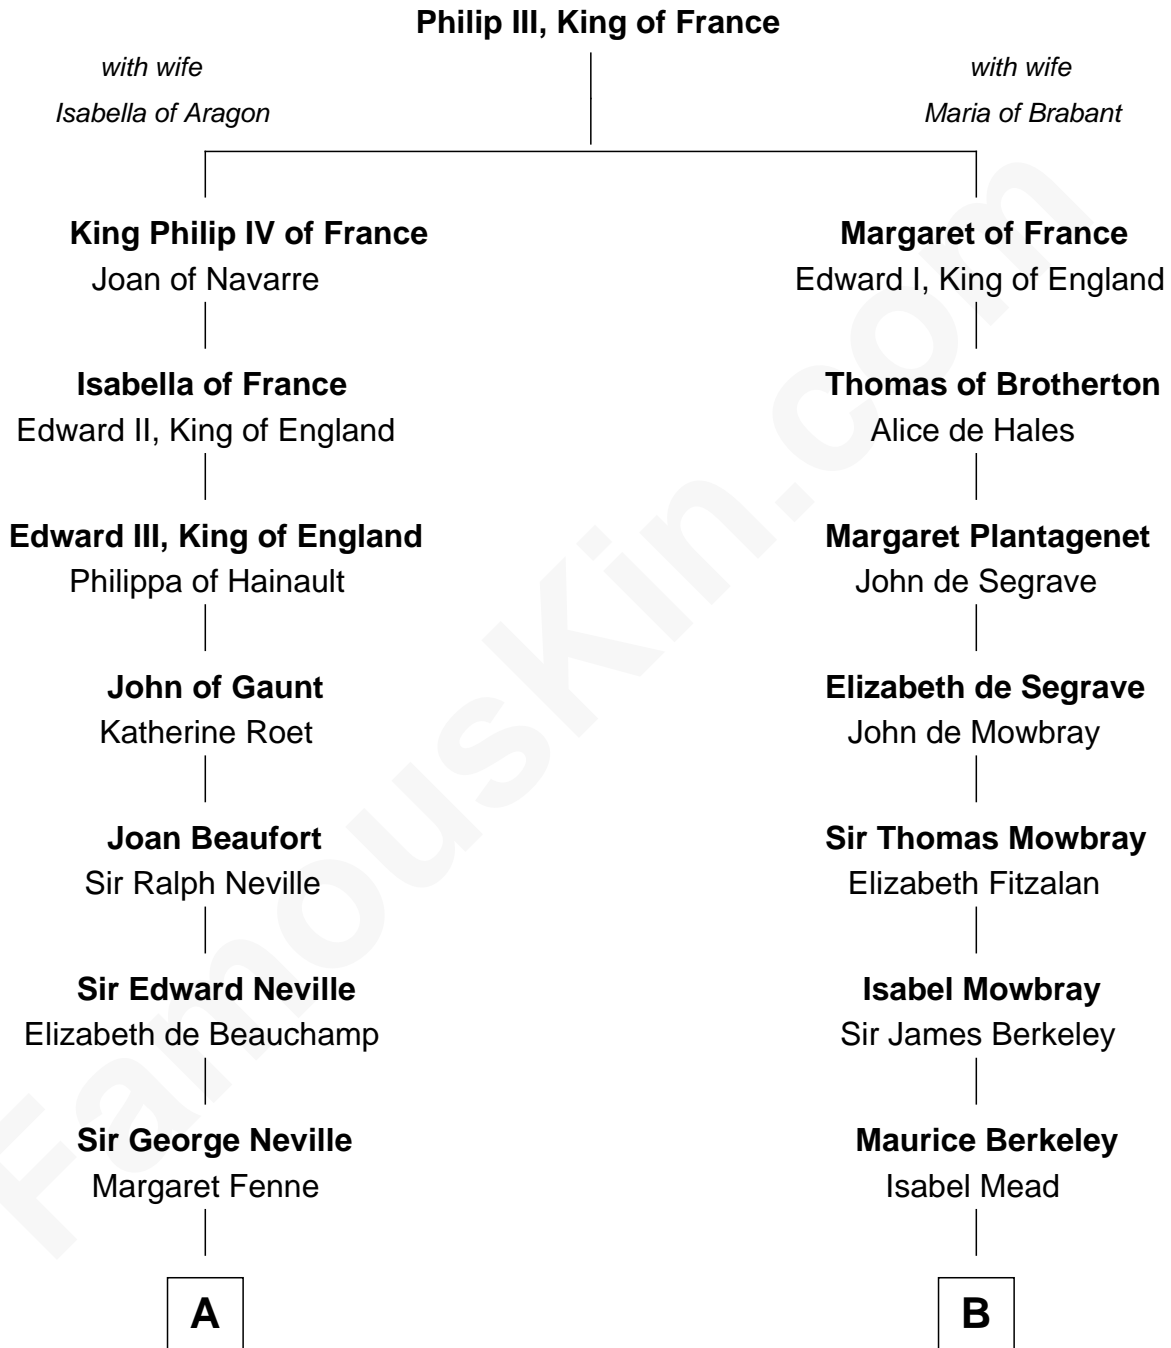

FamousKin.com

Relationship Chart of

Lord Charles Cornwallis

British Commander at Siege of Yorktown

17th cousin 4 times removed of

Clare Eames

Silent Movie Actress

C

Martha Cotton

Joel Thompson

Martha Cotton Thompson

Nathaniel Eames

Ithamer Bellows Eames

Emma Hayden

Harold Hayden Eames

Clare Hamilton