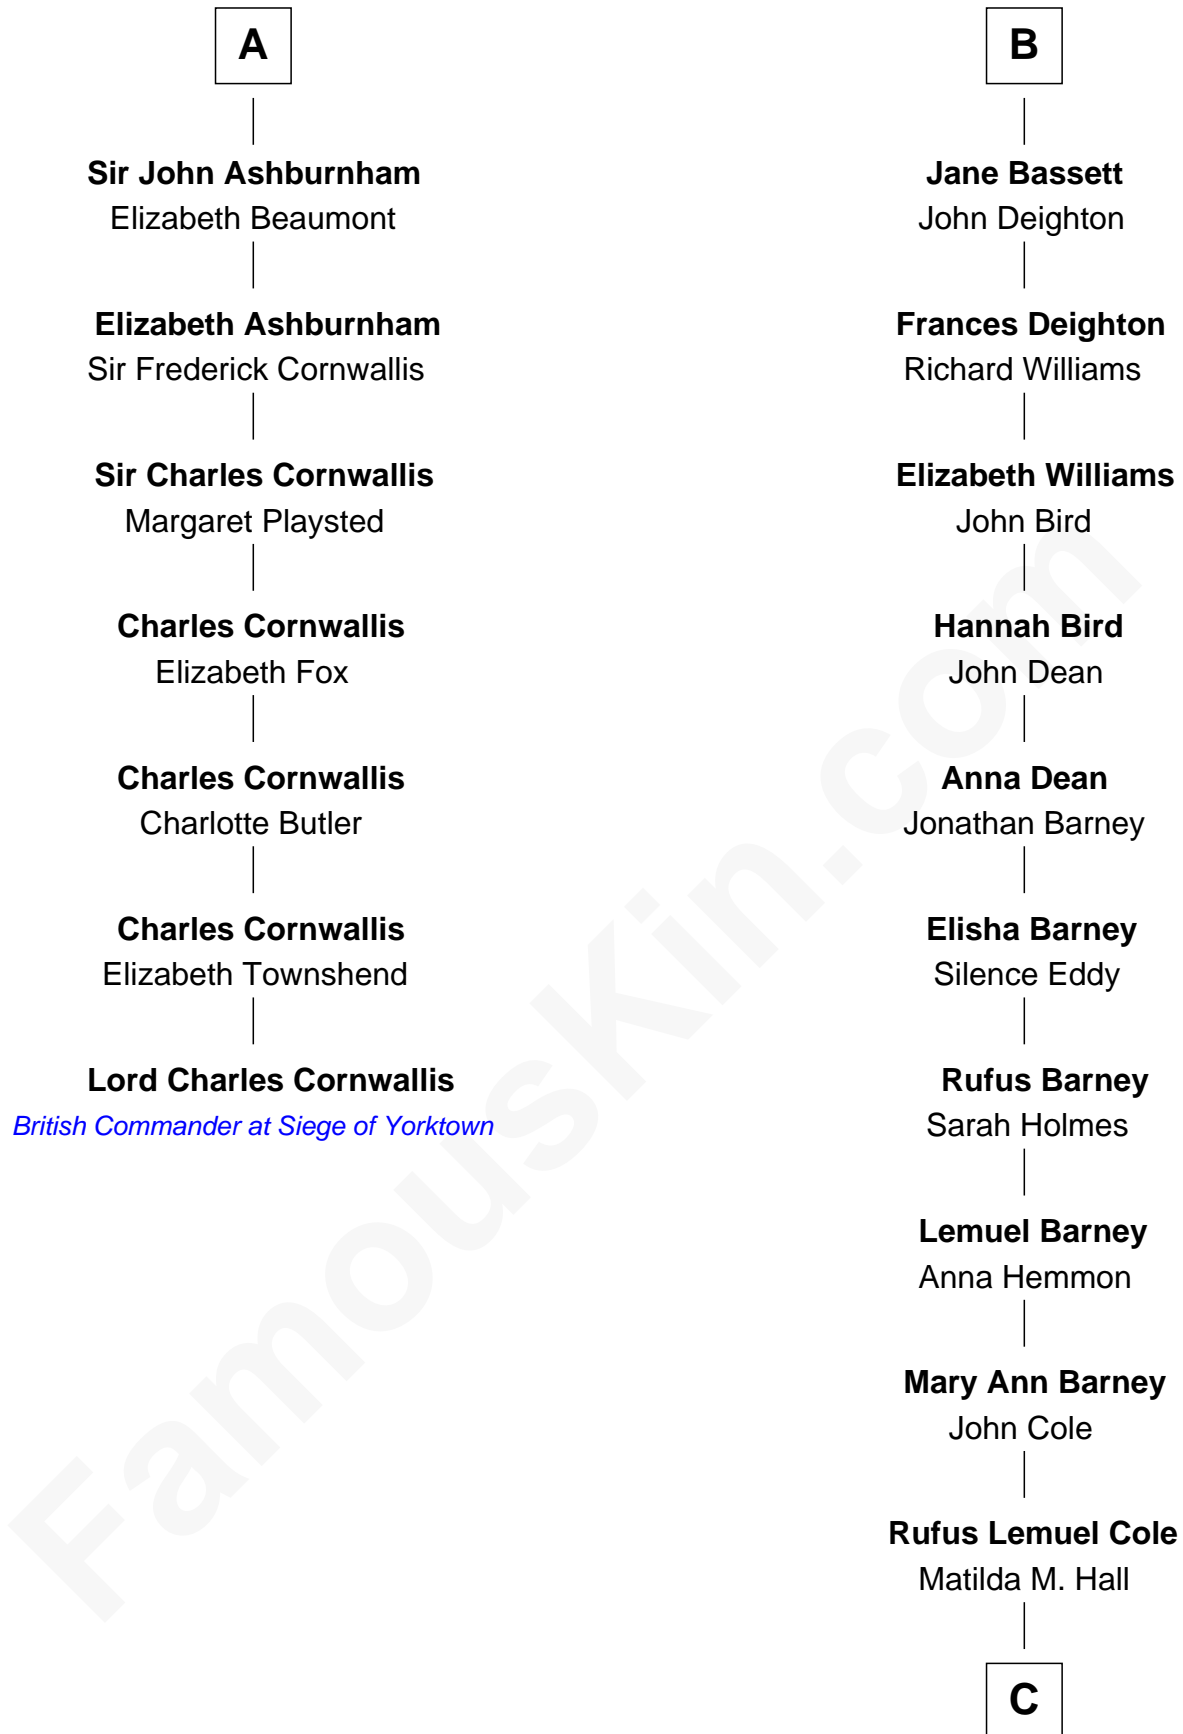

## Relationship Chart of

### Lord Charles Cornwallis

*British Commander at Siege of Yorktown*

13th cousin 7 times removed of

**Michael Lookinland**

*TV Actor*

**Sir Richard Fitzalan**

Elizabeth de Bohun

**C**