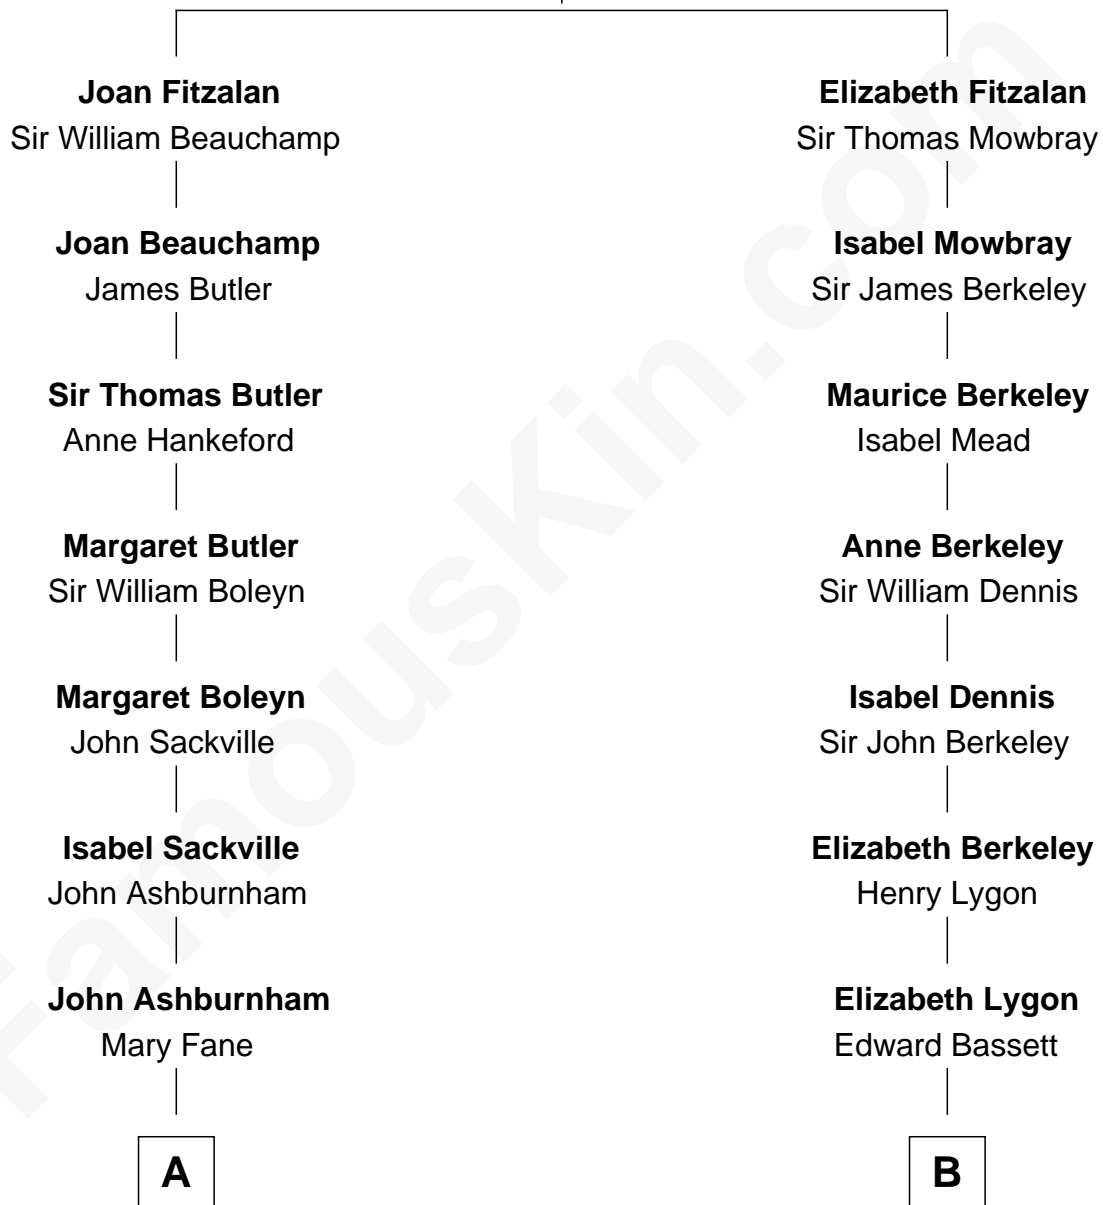

## Relationship Chart of

### Lord Charles Cornwallis

*British Commander at Siege of Yorktown*

13th cousin 7 times removed of

**Michael Lookinland**

*TV Actor*

**Sir Richard Fitzalan**

Elizabeth de Bohun

**C**

**Nellie M. Cole**

John Andrew Lookinland

**Orrin Paul Lookinland**

Madeline Tait

**Paul Russell Lookinland**

Karen Ruth McKinney

**Michael Lookinland**

*TV Actor*