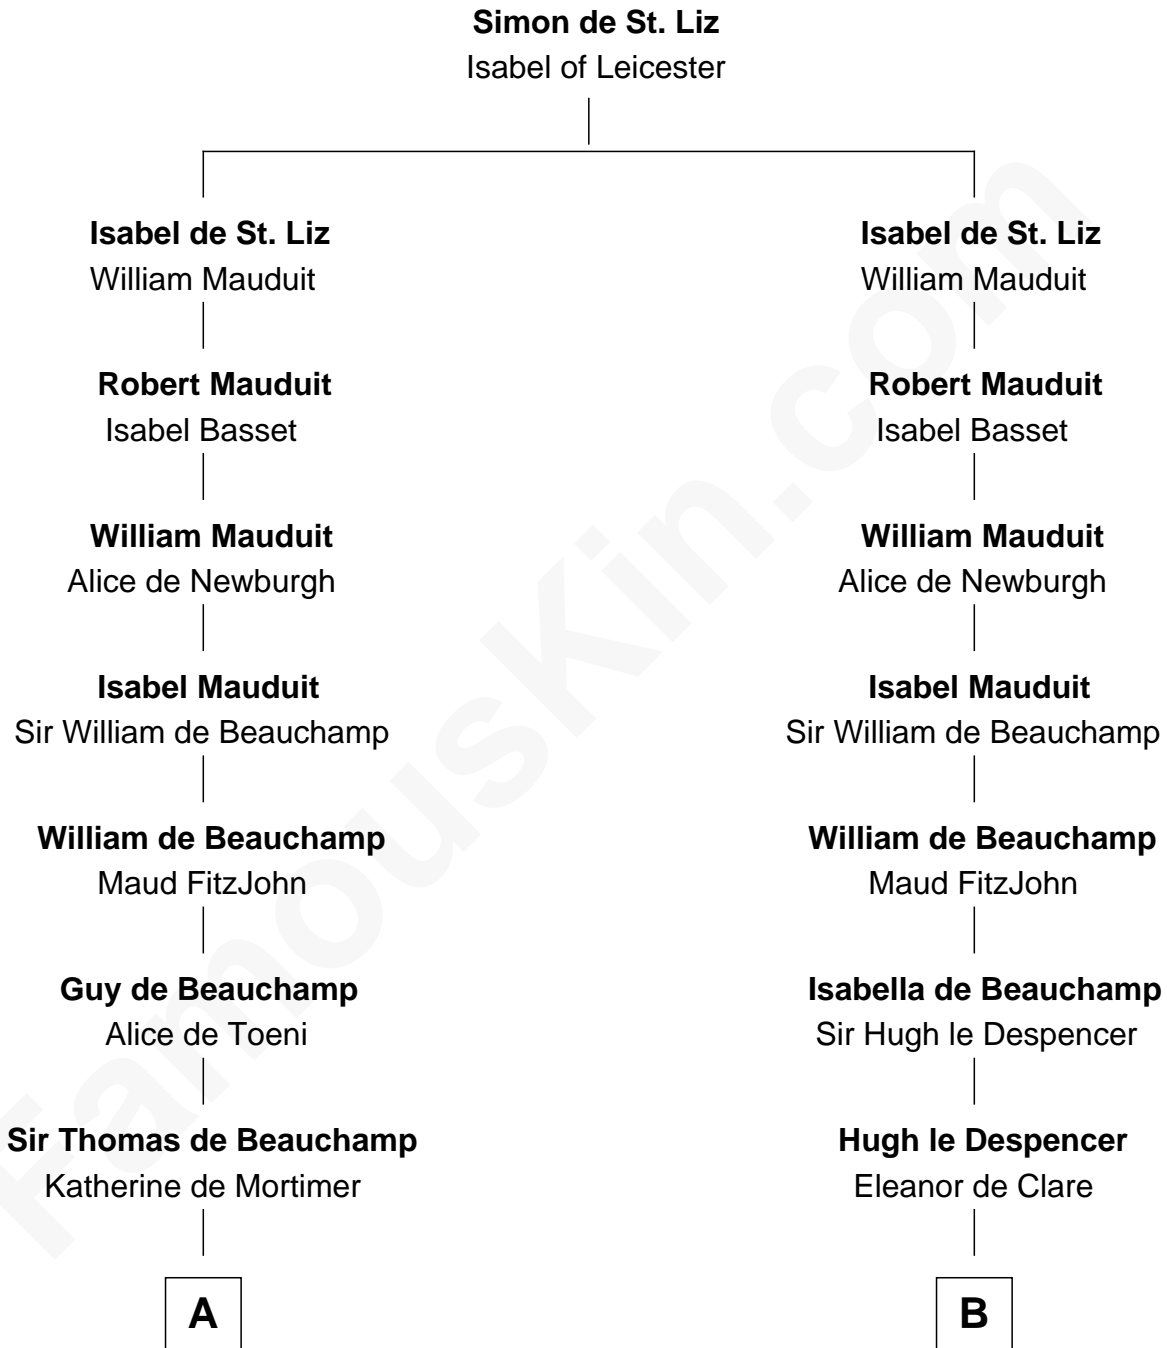

FamousKin.com

Relationship Chart of

Lord Charles Cornwallis

British Commander at Siege of Yorktown

18th cousin 2 times removed of

John Throckmorton

(c1601 - c1683/4) Lyon passenger 1631

C

Charles Cornwallis

Elizabeth Fox

Charles Cornwallis

Charlotte Butler

Charles Cornwallis

Elizabeth Townshend

Lord Charles Cornwallis

British Commander at Siege of Yorktown

D

Bassingborne Throckmorton

Mary Hill

John Throckmorton

Lyon passenger 1631

FamousKin.com