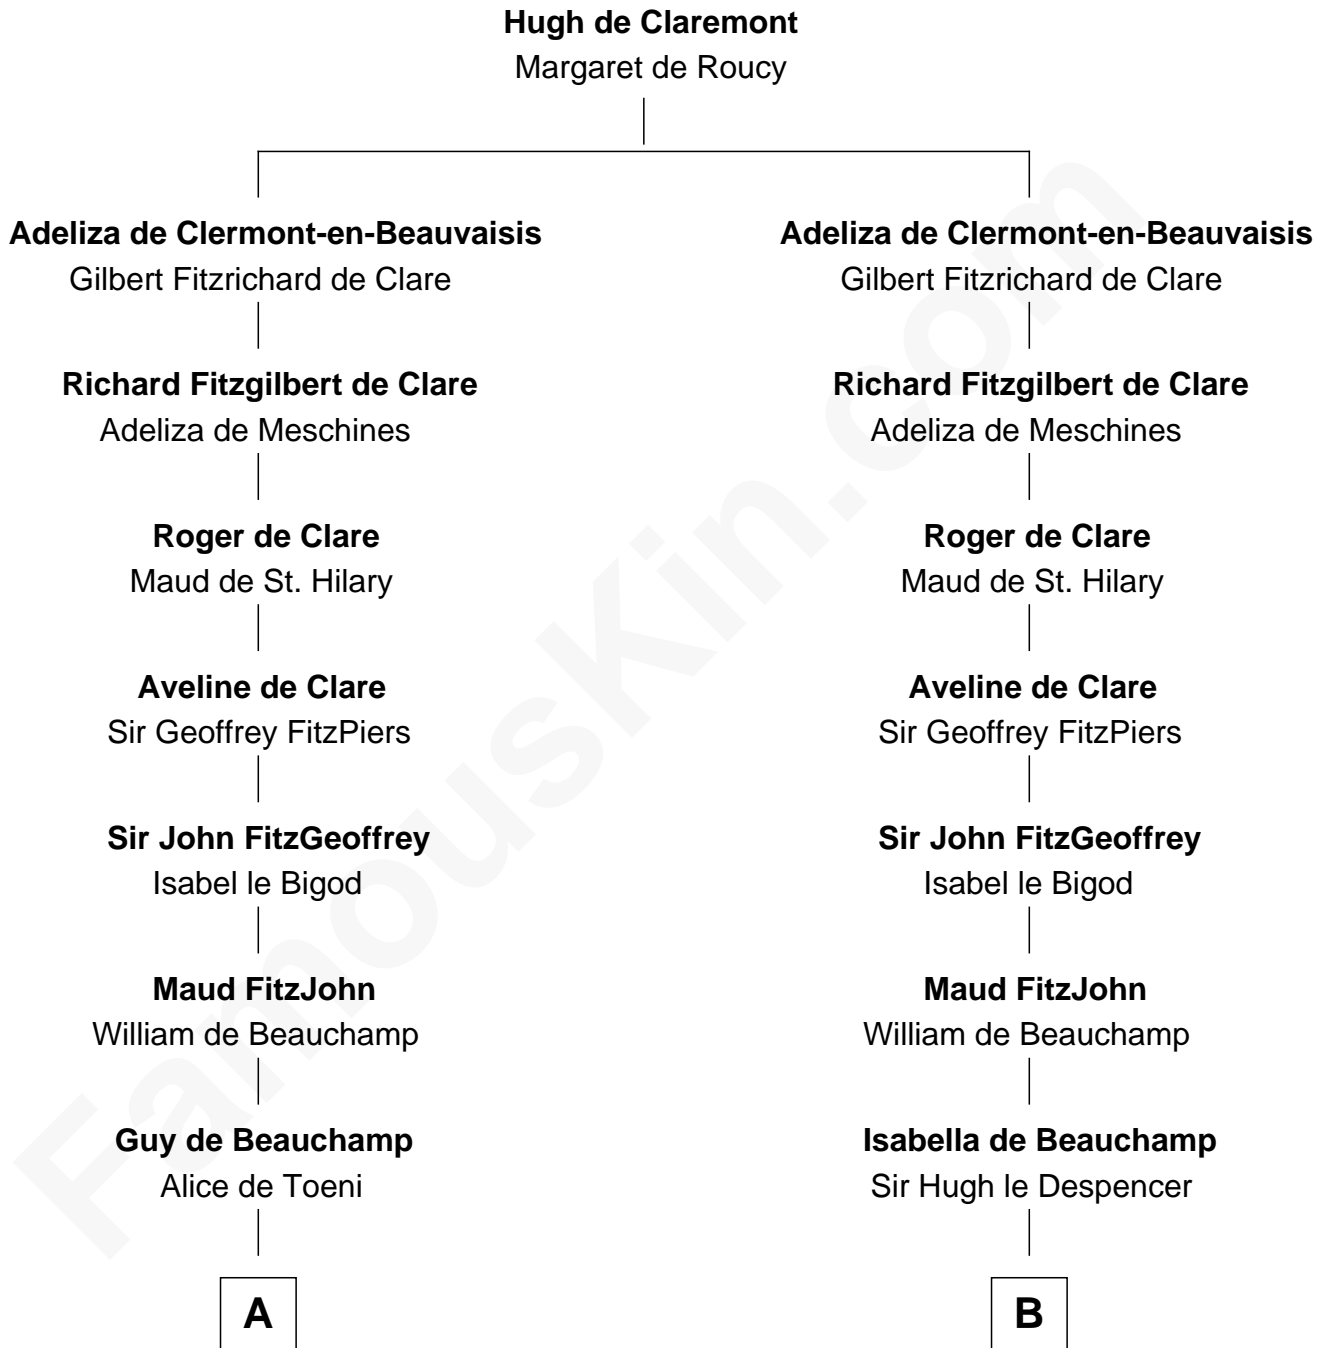

FamousKin.com

Relationship Chart of

Lord Charles Cornwallis

British Commander at Siege of Yorktown

19th cousin 2 times removed of

John Throckmorton

(c1601 - c1683/4) Lyon passenger 1631

C

Sir Charles Cornwallis

Margaret Playsted

Charles Cornwallis

Elizabeth Fox

Charles Cornwallis

Charlotte Butler

Charles Cornwallis

Elizabeth Townshend

Lord Charles Cornwallis

British Commander at Siege of Yorktown

D

Elizabeth Blennerhasset

Lionel Throckmorton

Bassingborne Throckmorton

Mary Hill

John Throckmorton