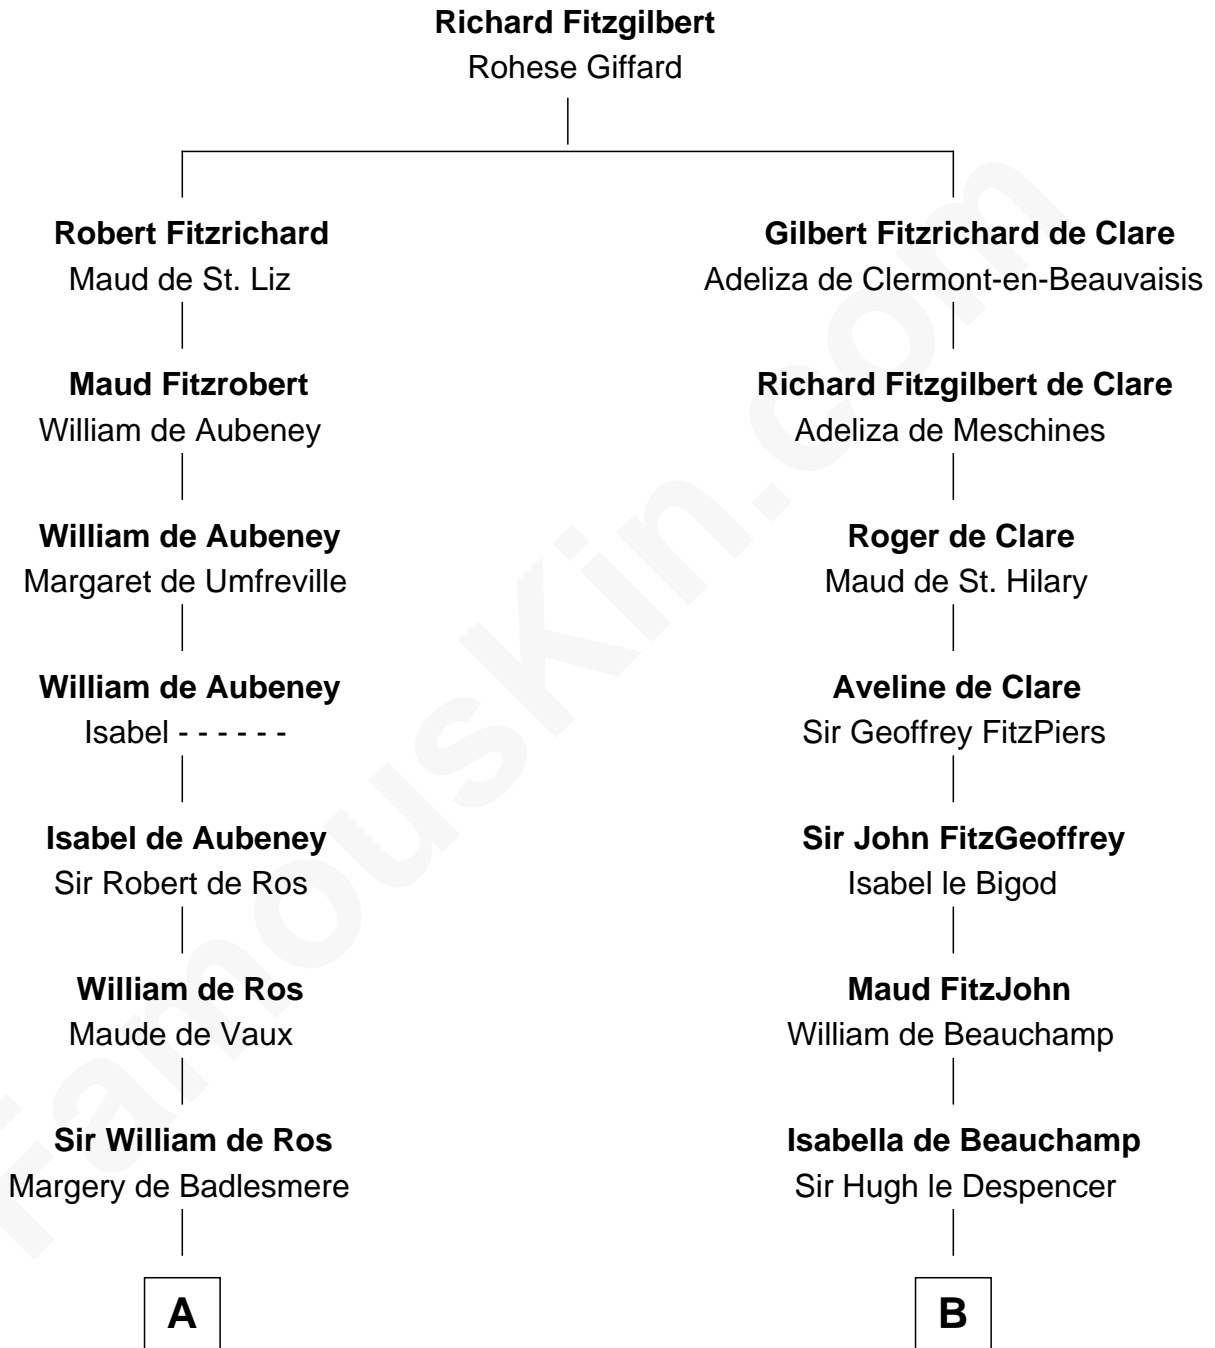

## Relationship Chart of

### Lord Charles Cornwallis

*British Commander at Siege of Yorktown*

19th cousin 2 times removed of

**John Throckmorton**

*(c1601 - c1683/4) Lyon passenger 1631*

**C**

**Sir Charles Cornwallis**

Margaret Playsted