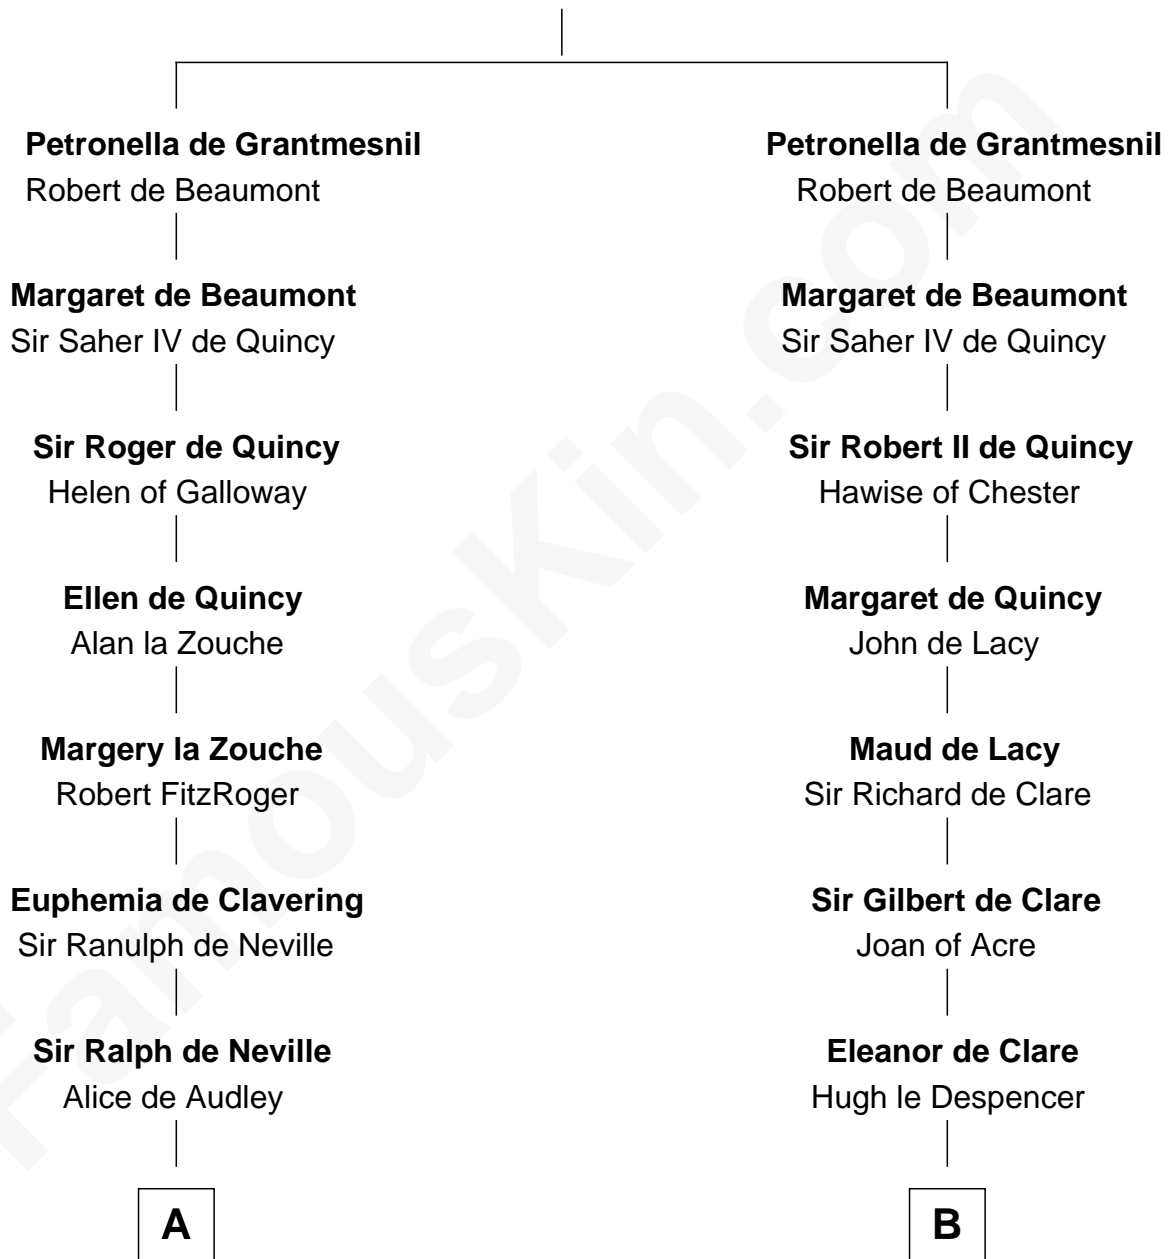

FamousKin.com

Relationship Chart of

Lord Charles Cornwallis

British Commander at Siege of Yorktown

18th cousin 3 times removed of

John Throckmorton

(c1601 - c1683/4) Lyon passenger 1631

Hugh de Grantmesnil

C

Sir Charles Cornwallis

Margaret Playsted

Charles Cornwallis

Elizabeth Fox

Charles Cornwallis

Charlotte Butler

Charles Cornwallis

Elizabeth Townshend

Lord Charles Cornwallis

British Commander at Siege of Yorktown

D

Bassingborne Throckmorton

Mary Hill

John Throckmorton

Lyon passenger 1631