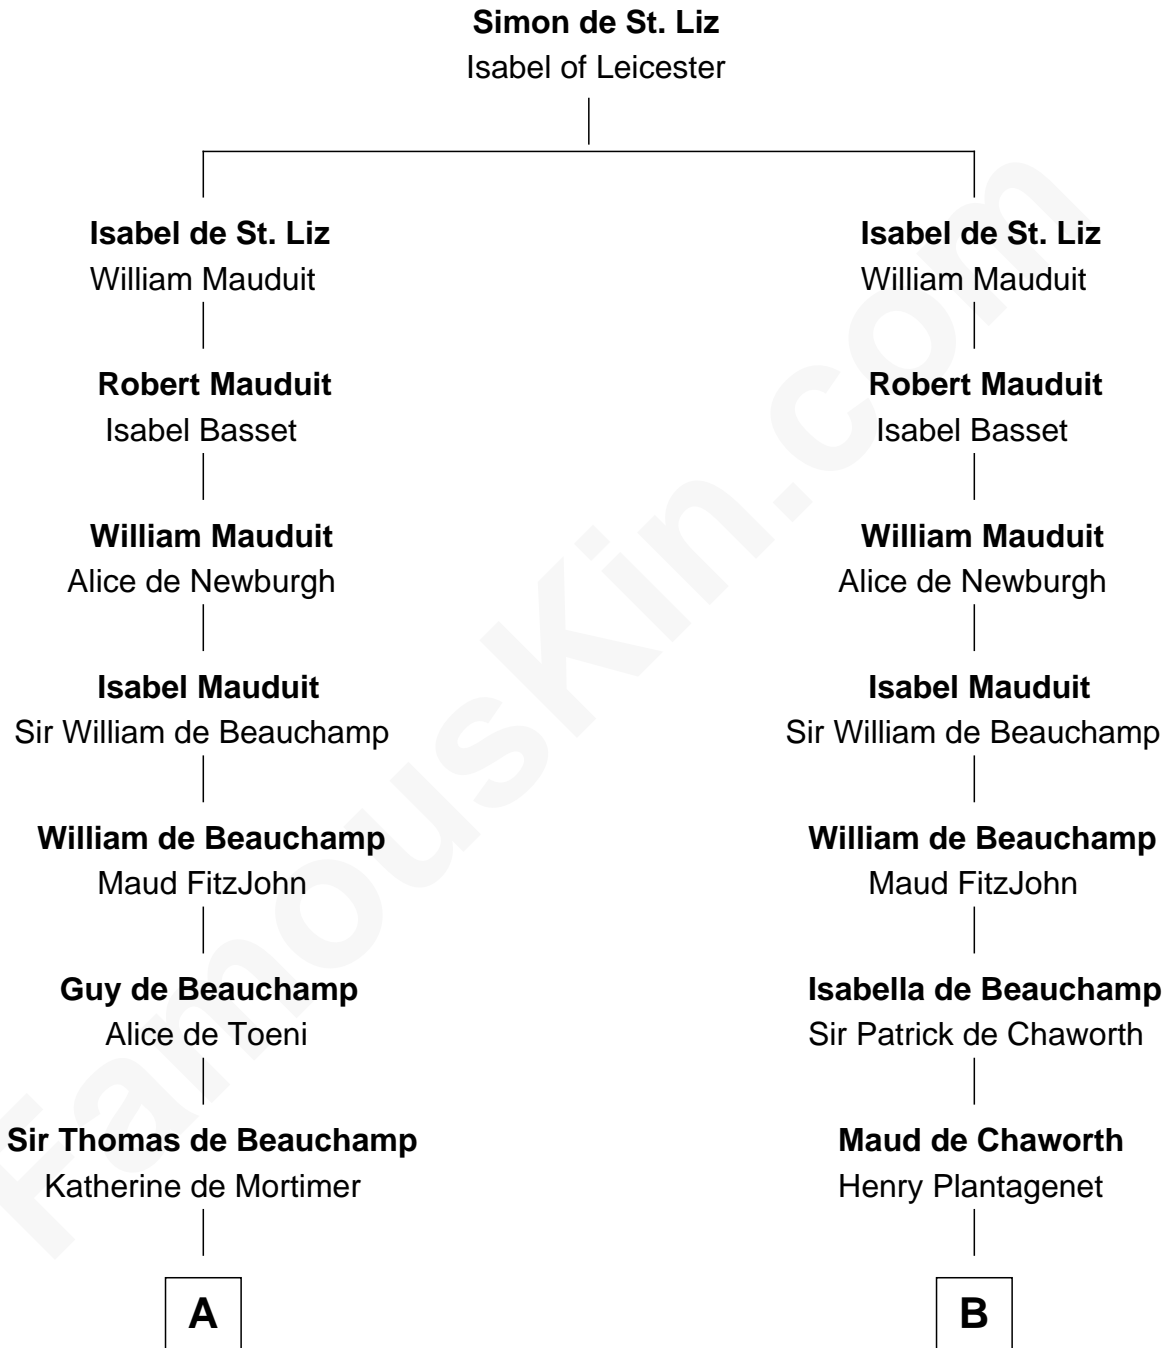

FamousKin.com

Relationship Chart of

Lord Charles Cornwallis

British Commander at Siege of Yorktown

14th cousin 6 times removed of

Catherine Howard

5th Wife of King Henry VIII

C

—
Charles Cornwallis

Elizabeth Fox

—
Charles Cornwallis

Charlotte Butler

—
Charles Cornwallis

Elizabeth Townshend

—
Lord Charles Cornwallis

British Commander at Siege of Yorktown