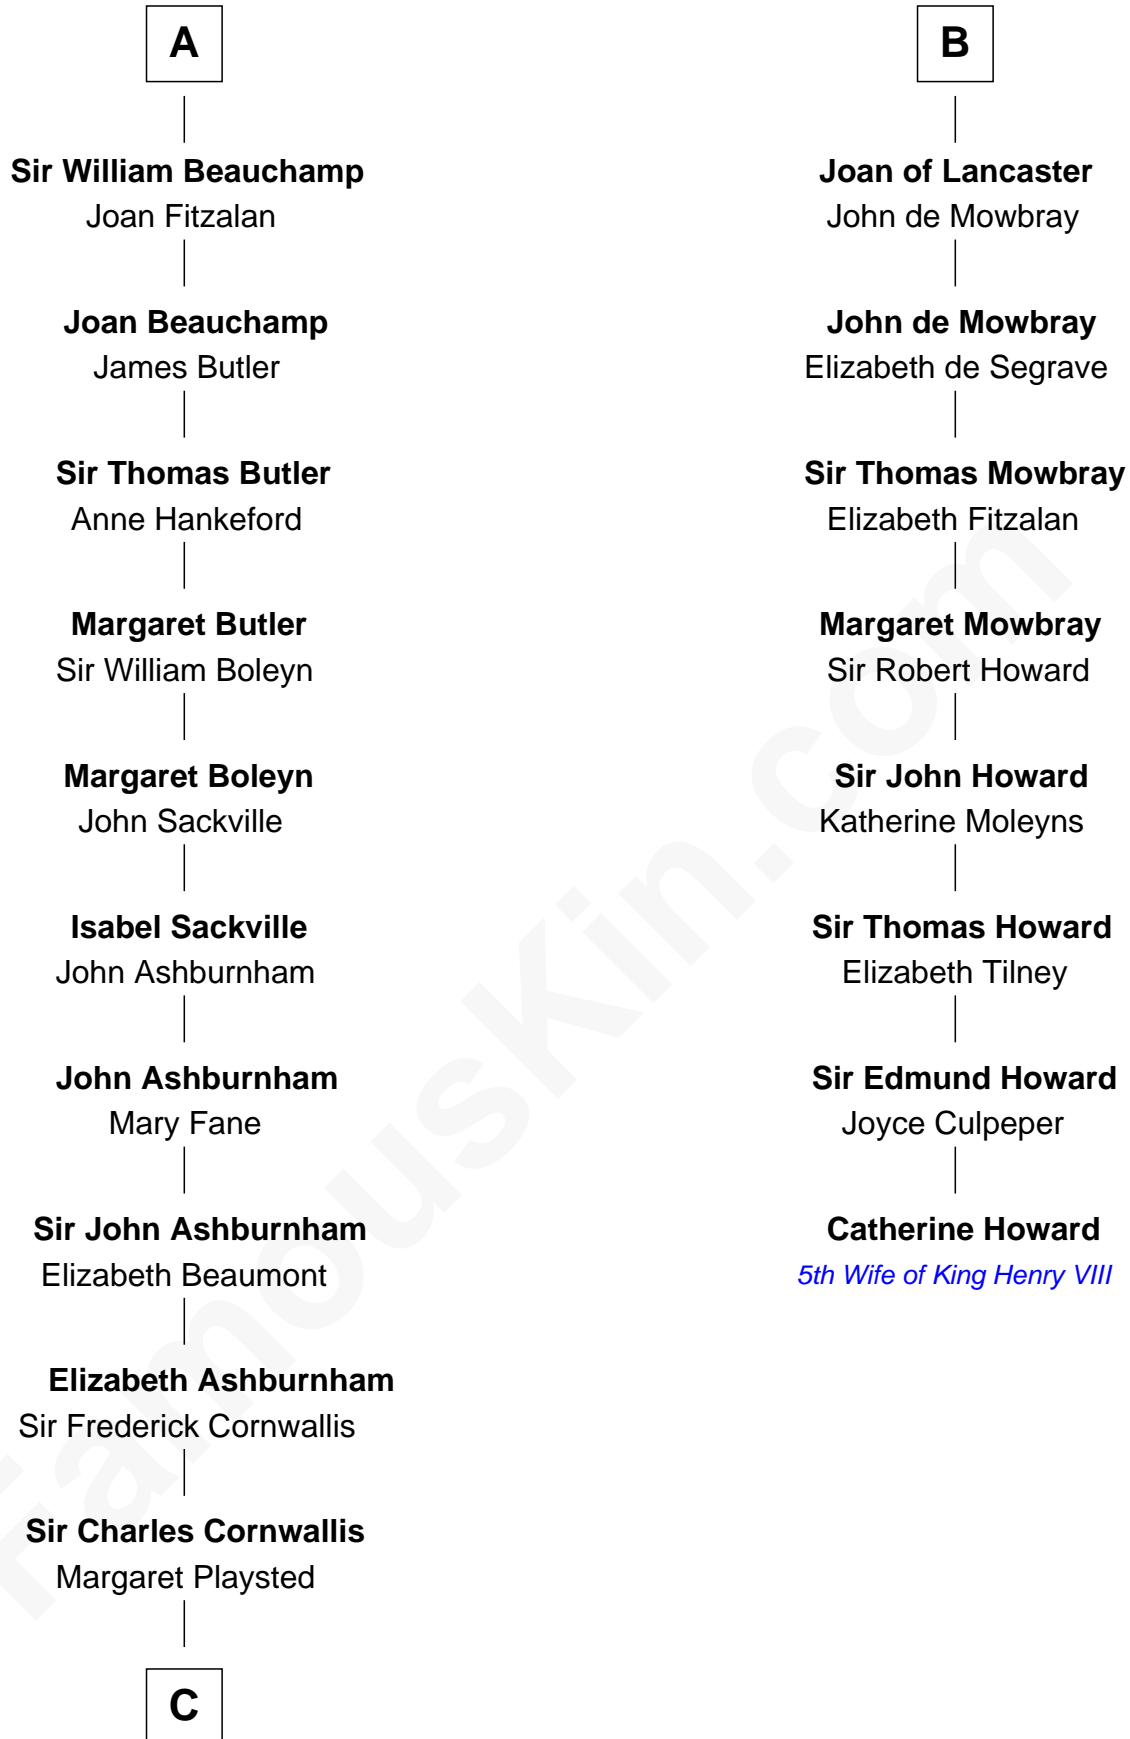

FamousKin.com

Relationship Chart of

Lord Charles Cornwallis

British Commander at Siege of Yorktown

14th cousin 6 times removed of

Catherine Howard

5th Wife of King Henry VIII

C

—
Charles Cornwallis

Elizabeth Fox

—
Charles Cornwallis

Charlotte Butler

—
Charles Cornwallis

Elizabeth Townshend

—
Lord Charles Cornwallis

British Commander at Siege of Yorktown