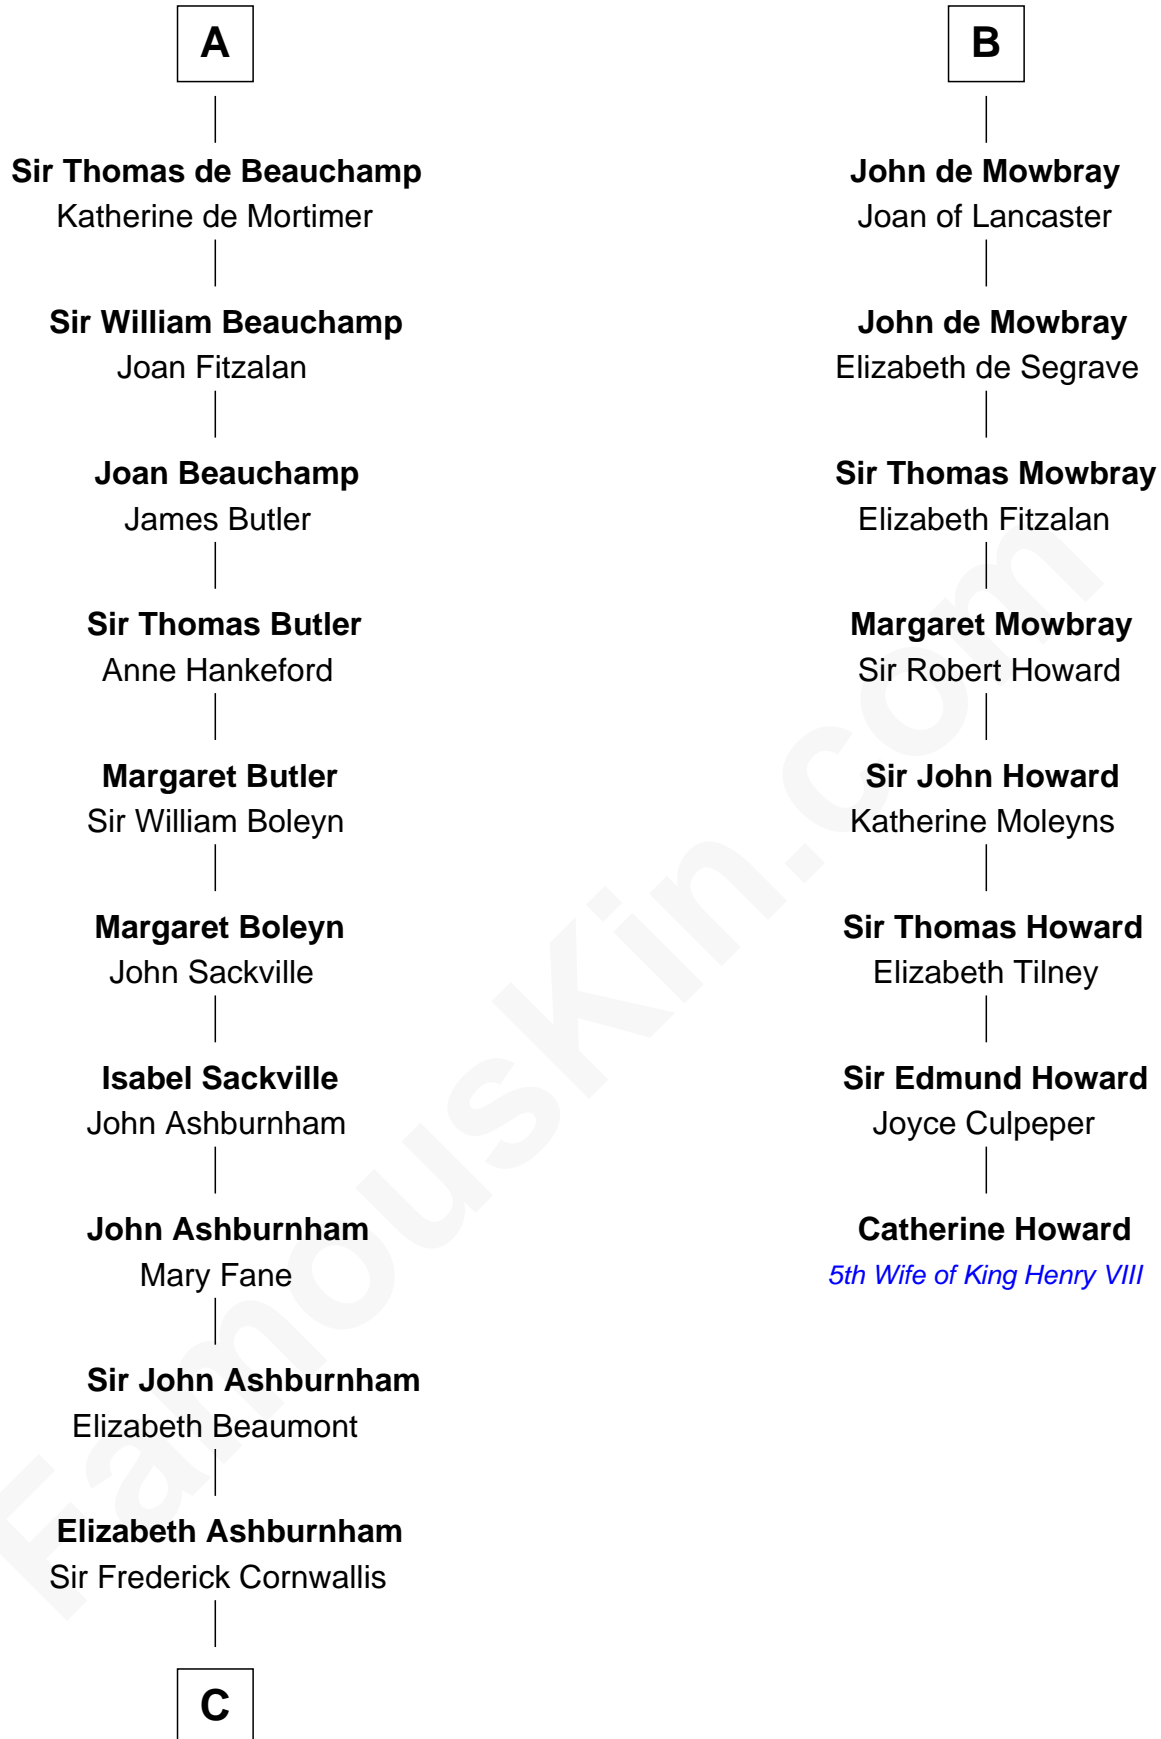

FamousKin.com

Relationship Chart of

Lord Charles Cornwallis

British Commander at Siege of Yorktown

14th cousin 7 times removed of

Catherine Howard

5th Wife of King Henry VIII

Muitchertach O'Toole
Cacht Inion Loigsig O'Morda

C

—
Sir Charles Cornwallis

Margaret Playsted

—
Charles Cornwallis

Elizabeth Fox

—
Charles Cornwallis

Charlotte Butler

—
Charles Cornwallis

Elizabeth Townshend

—
Lord Charles Cornwallis

British Commander at Siege of Yorktown

FamousKin.com