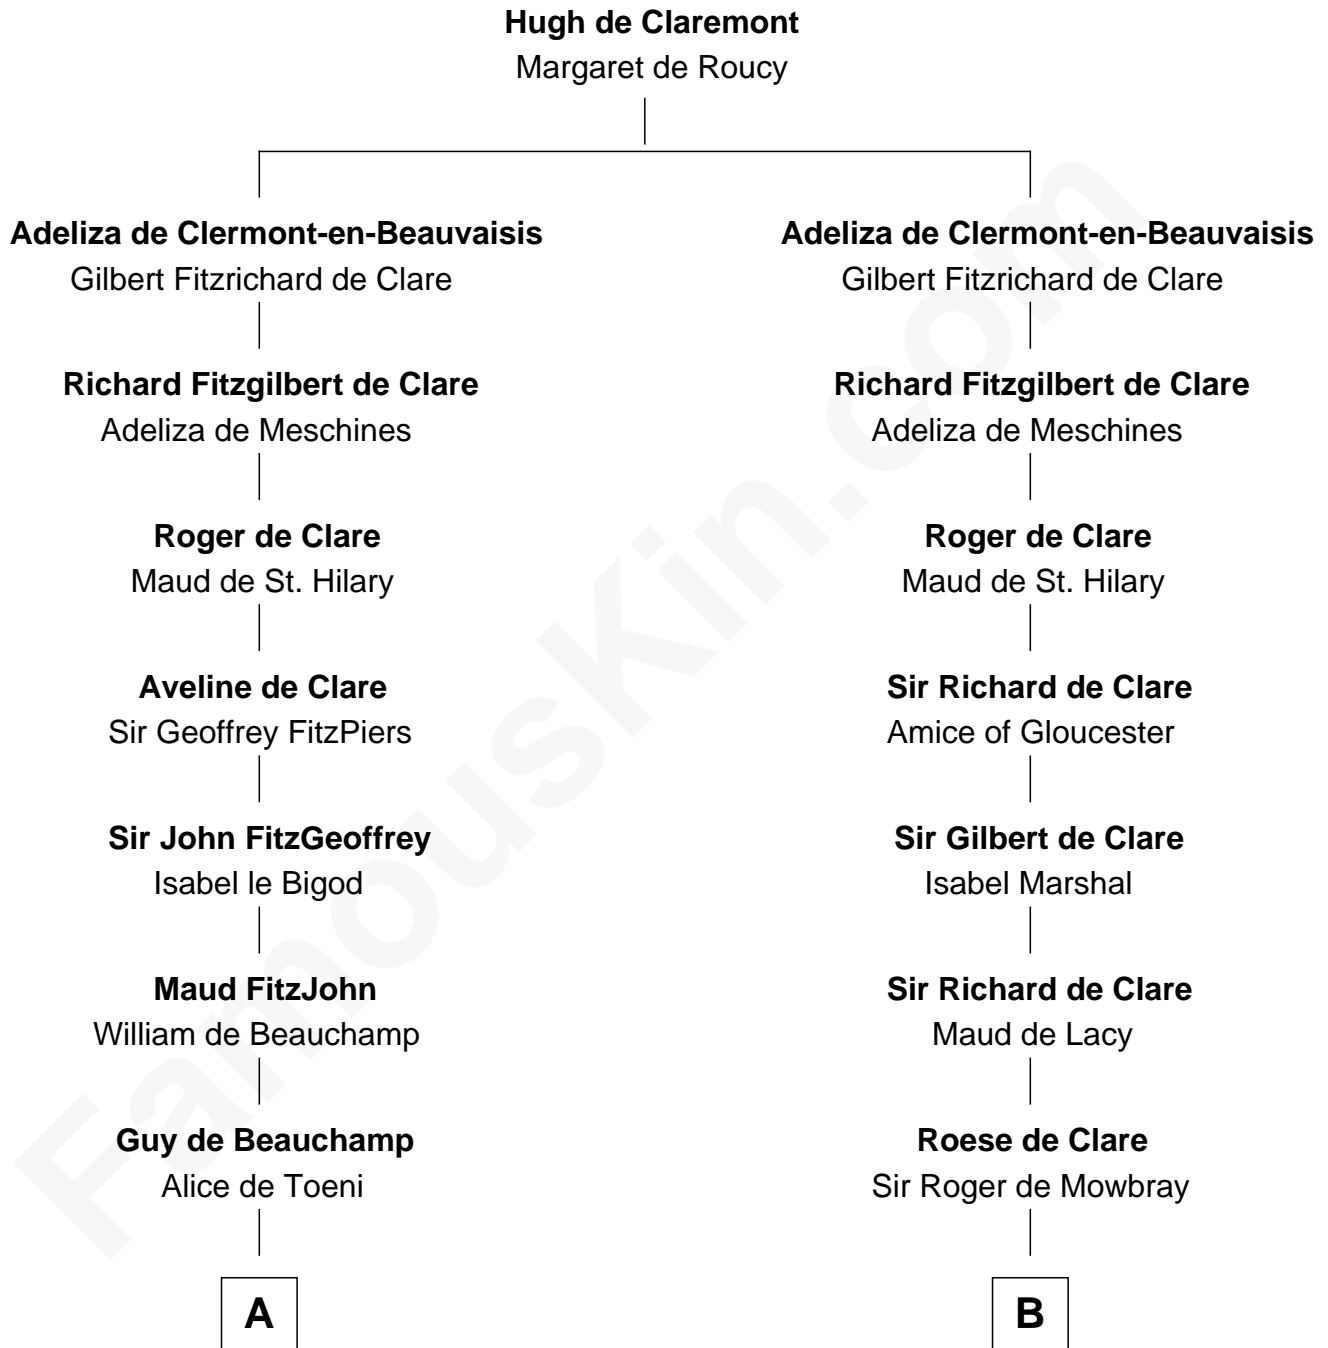

## Relationship Chart of

### Lord Charles Cornwallis

*British Commander at Siege of Yorktown*

15th cousin 6 times removed of

**Catherine Howard**

*5th Wife of King Henry VIII*

**C**

—  
**Sir Charles Cornwallis**

Margaret Playsted

—  
**Charles Cornwallis**

Elizabeth Fox

—  
**Charles Cornwallis**

Charlotte Butler

—  
**Charles Cornwallis**

Elizabeth Townshend

—  
**Lord Charles Cornwallis**

*British Commander at Siege of Yorktown*