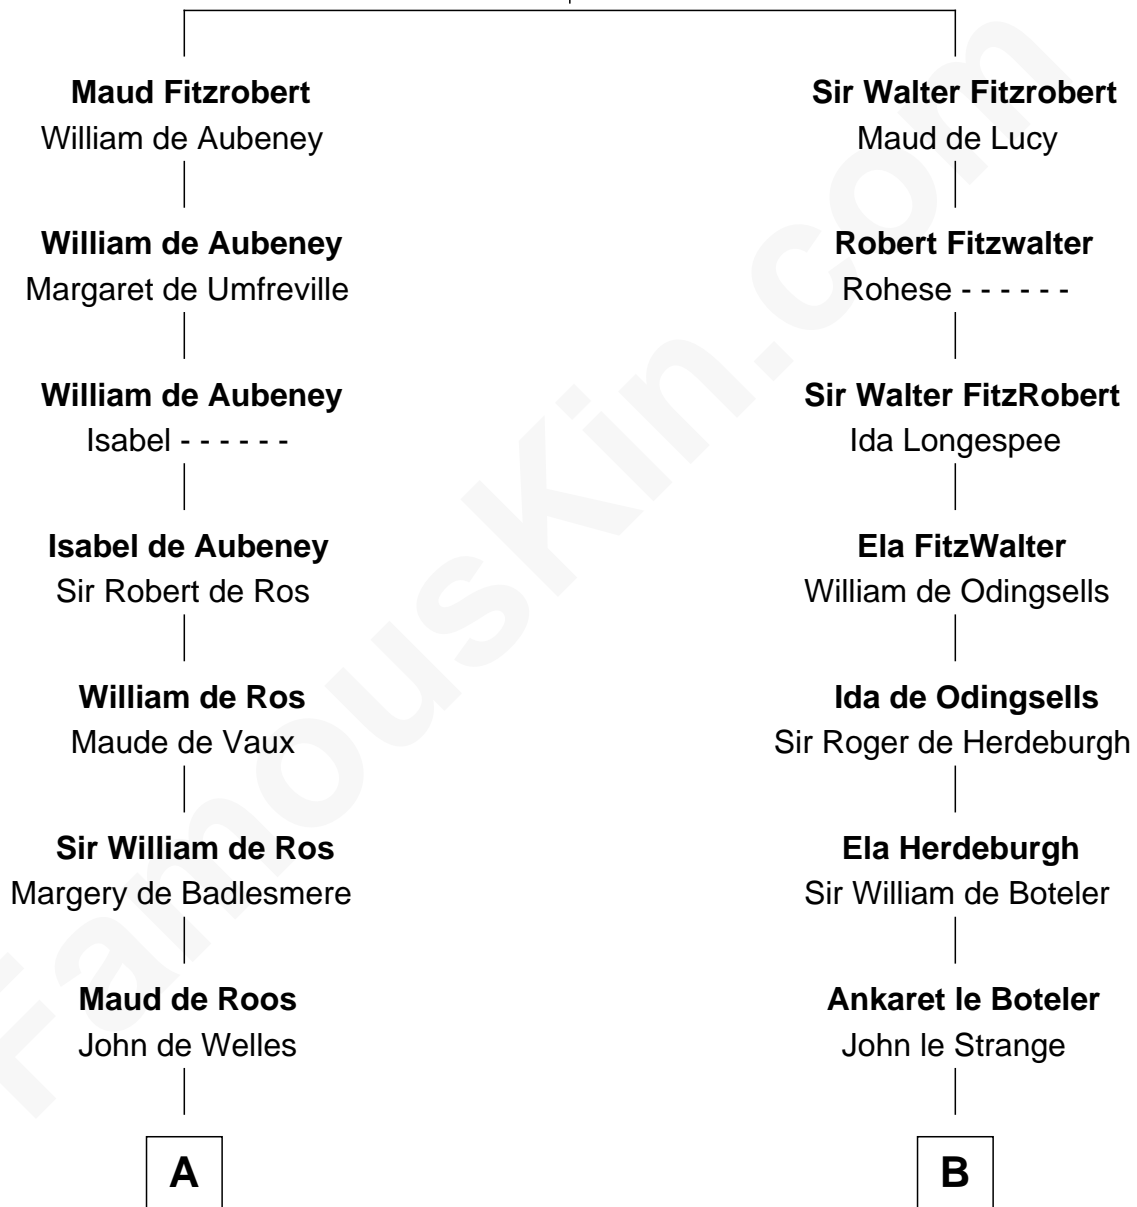

FamousKin.com

Relationship Chart of

Lord Charles Cornwallis

British Commander at Siege of Yorktown

13th cousin 7 times removed of

Catherine Howard

5th Wife of King Henry VIII

Robert Fitzrichard

Maud de St. Liz

C

—
Charles Cornwallis

Elizabeth Fox

—
Charles Cornwallis

Charlotte Butler

—
Charles Cornwallis

Elizabeth Townshend

—
Lord Charles Cornwallis

British Commander at Siege of Yorktown

FamousKin.com