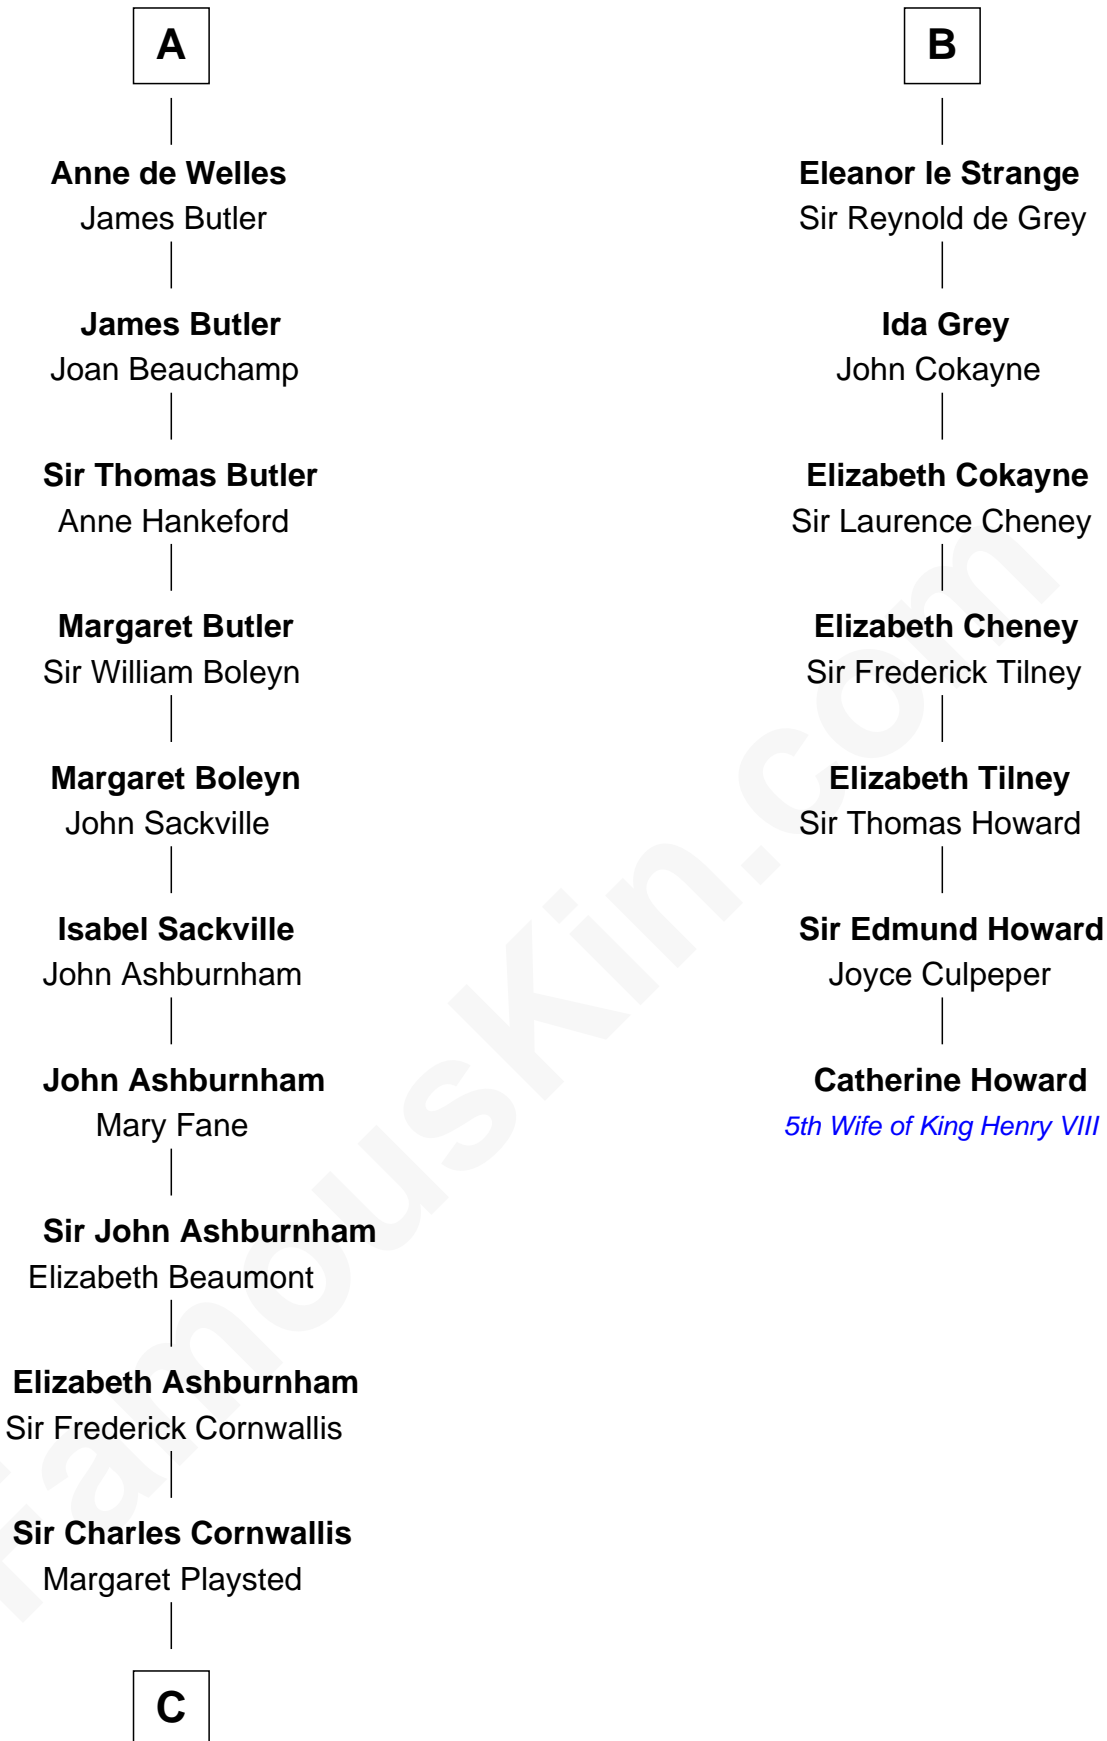

FamousKin.com

Relationship Chart of

Lord Charles Cornwallis

British Commander at Siege of Yorktown

13th cousin 7 times removed of

Catherine Howard

5th Wife of King Henry VIII

Robert Fitzrichard

Maud de St. Liz

C

—
Charles Cornwallis

Elizabeth Fox

—
Charles Cornwallis

Charlotte Butler

—
Charles Cornwallis

Elizabeth Townshend