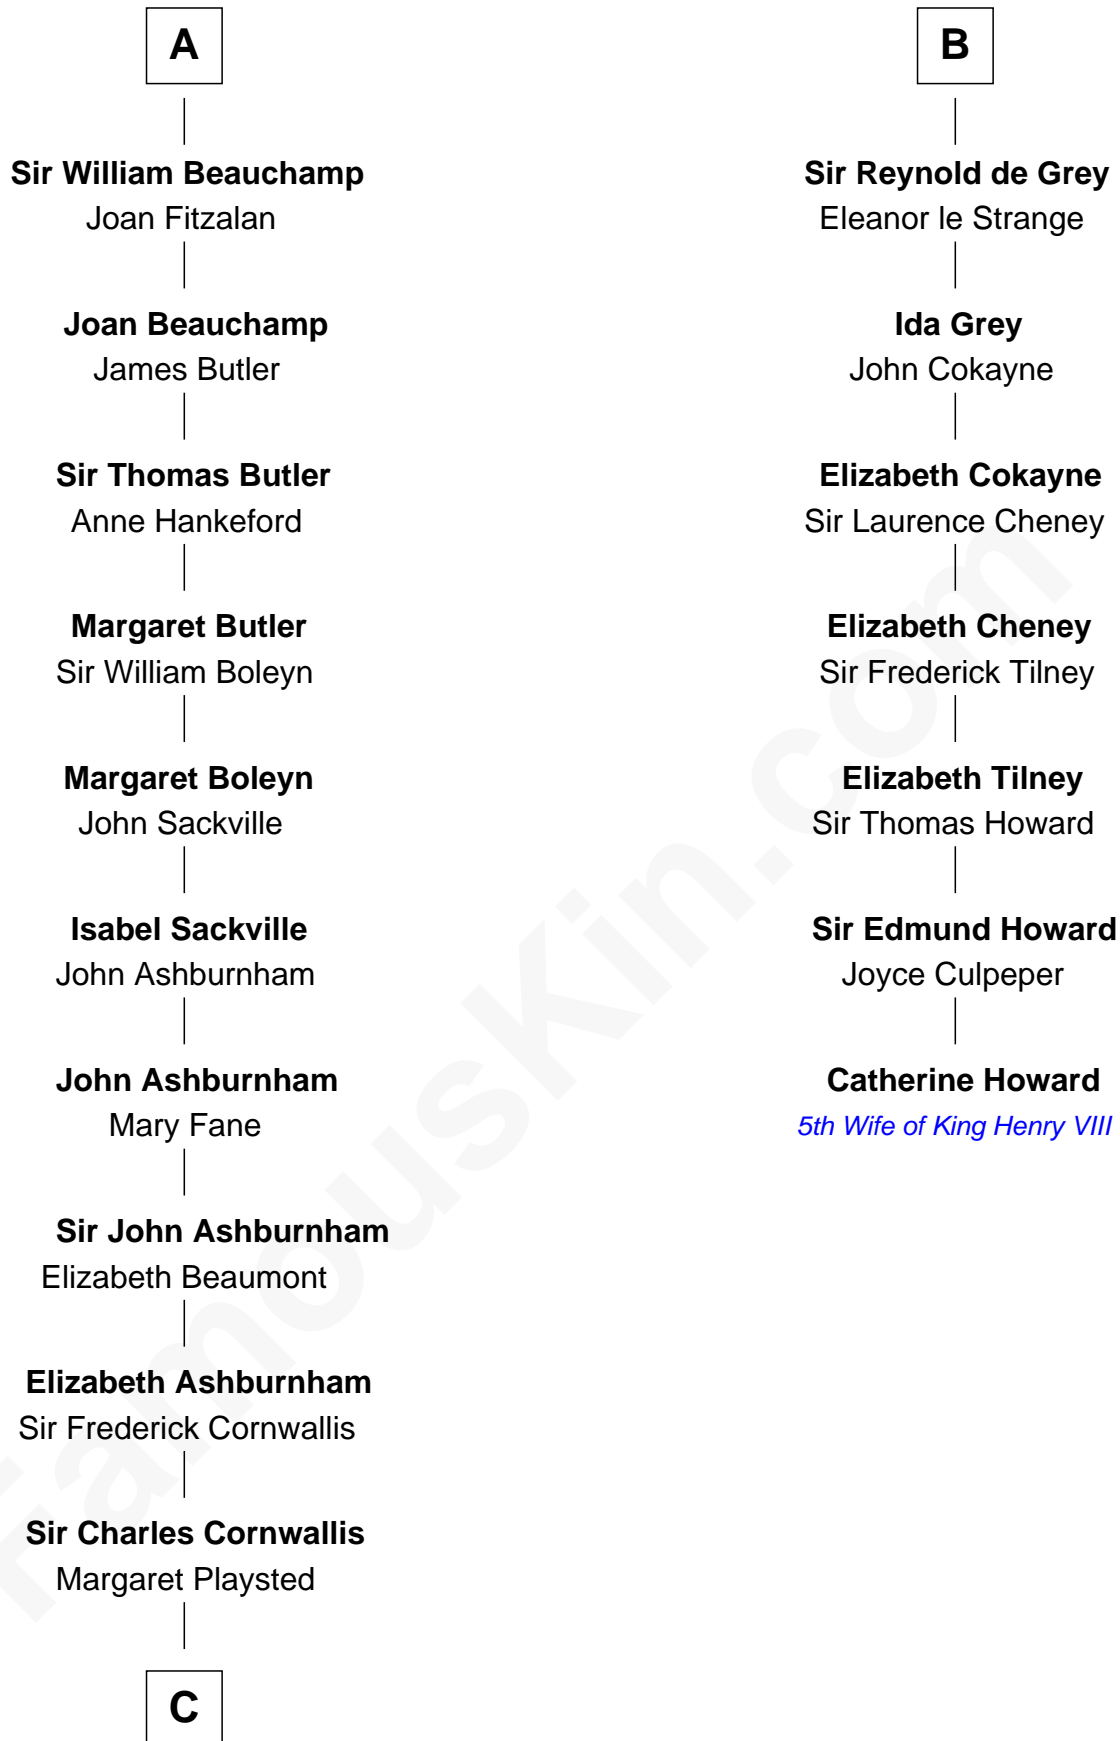

## Relationship Chart of

### Lord Charles Cornwallis

*British Commander at Siege of Yorktown*

13th cousin 7 times removed of

**Catherine Howard**

*5th Wife of King Henry VIII*

**C**

—  
**Charles Cornwallis**

Elizabeth Fox

—  
**Charles Cornwallis**

Charlotte Butler

—  
**Charles Cornwallis**

Elizabeth Townshend

—  
**Lord Charles Cornwallis**

*British Commander at Siege of Yorktown*

FamousKin.com