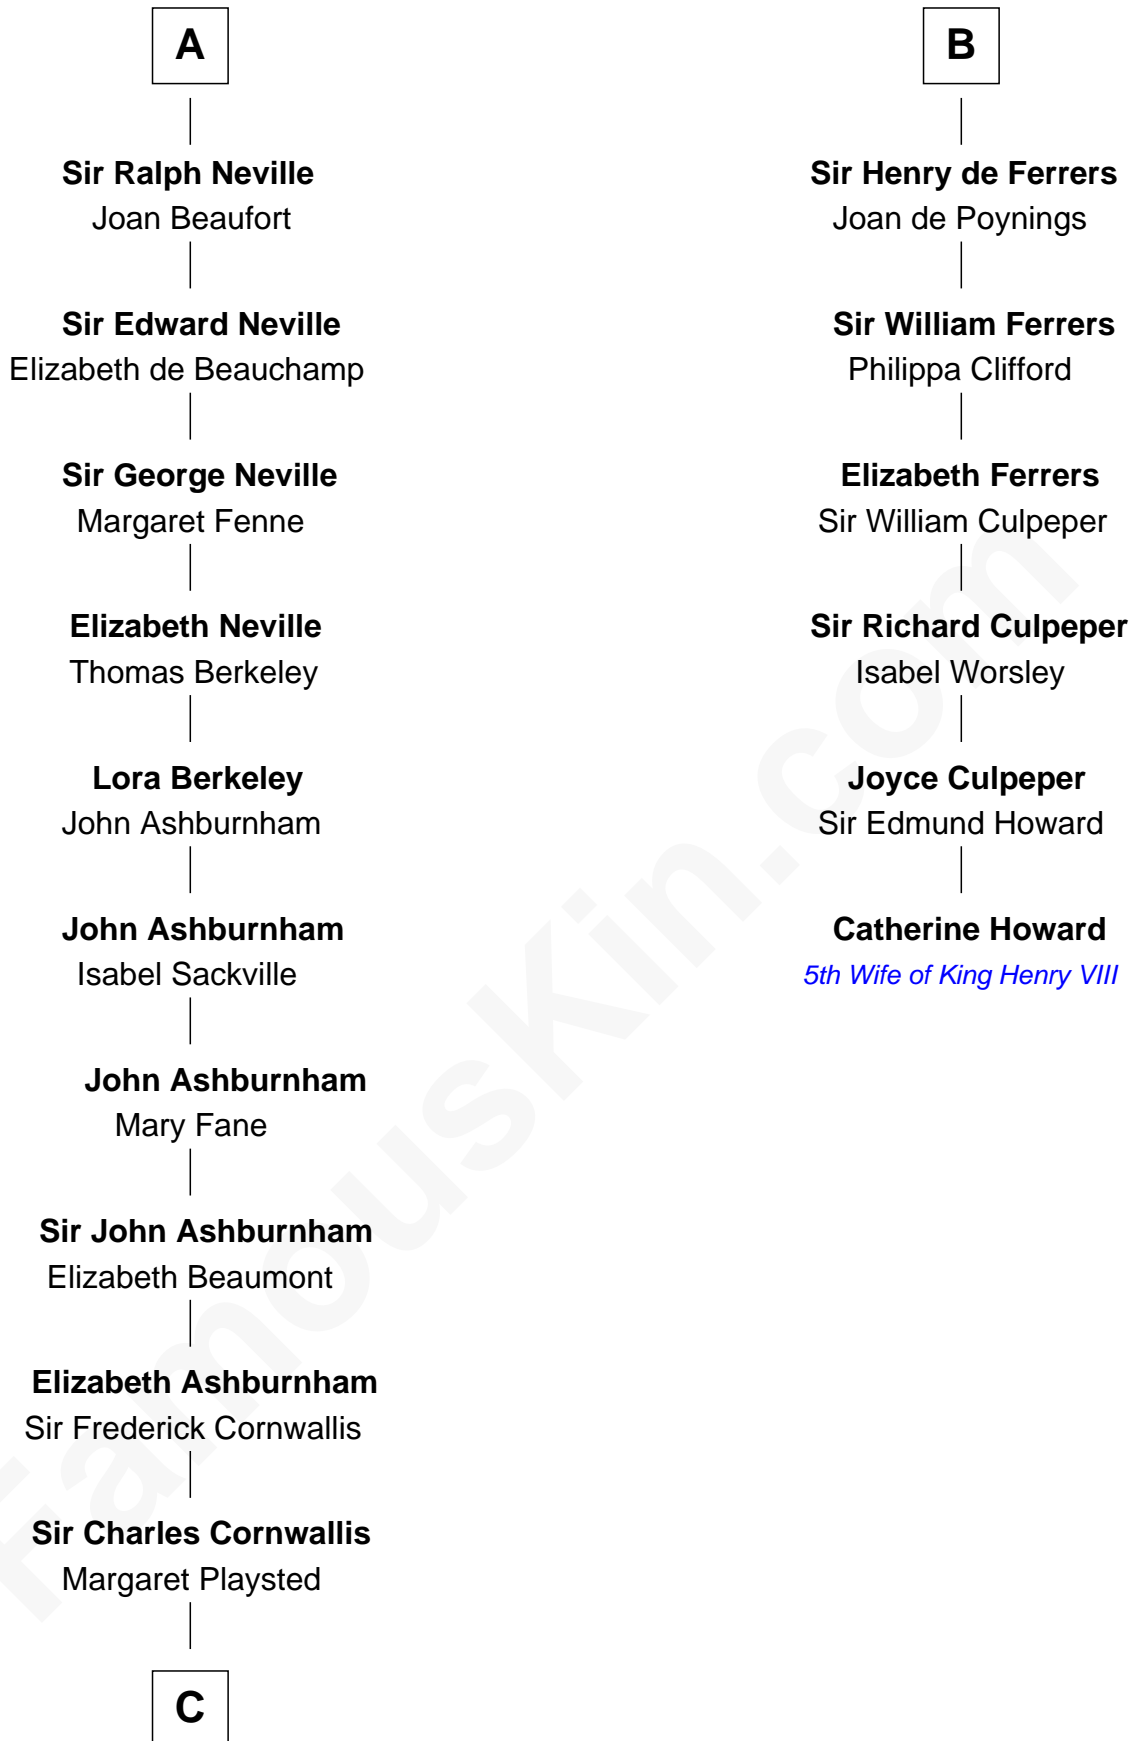

FamousKin.com

Relationship Chart of

Lord Charles Cornwallis

British Commander at Siege of Yorktown

12th cousin 8 times removed of

Catherine Howard

5th Wife of King Henry VIII

Roland of Galloway

Helena de Morville

C

—
Charles Cornwallis

Elizabeth Fox

—
Charles Cornwallis

Charlotte Butler

—
Charles Cornwallis

Elizabeth Townshend