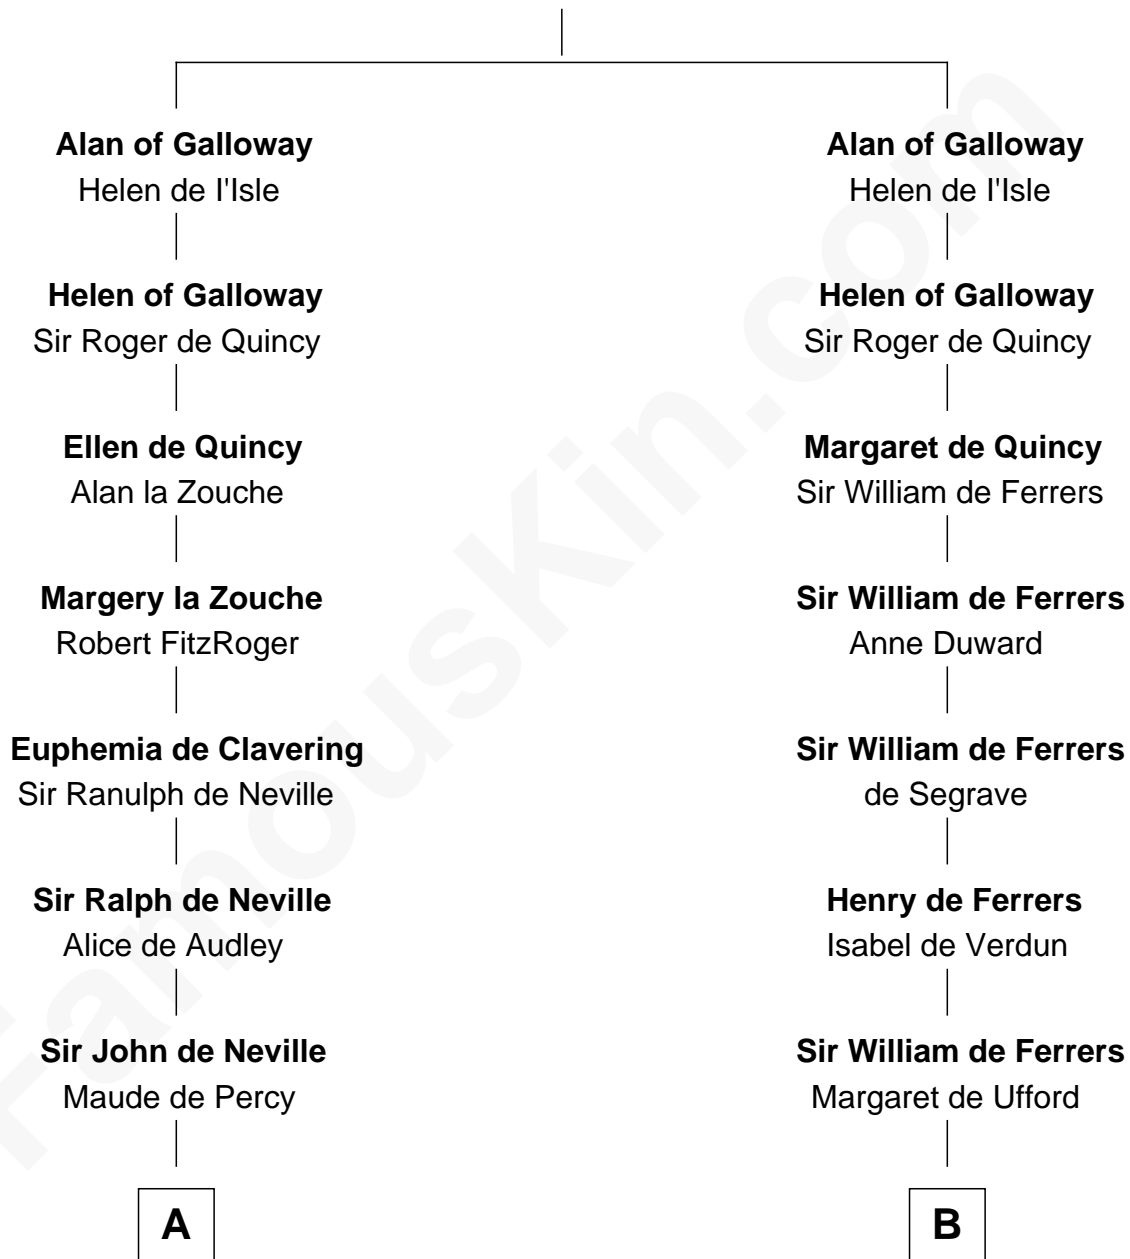

FamousKin.com

Relationship Chart of

Lord Charles Cornwallis

British Commander at Siege of Yorktown

12th cousin 8 times removed of

Catherine Howard

5th Wife of King Henry VIII

Roland of Galloway

Helena de Morville

C

—
Charles Cornwallis

Elizabeth Fox

—
Charles Cornwallis

Charlotte Butler

—
Charles Cornwallis

Elizabeth Townshend