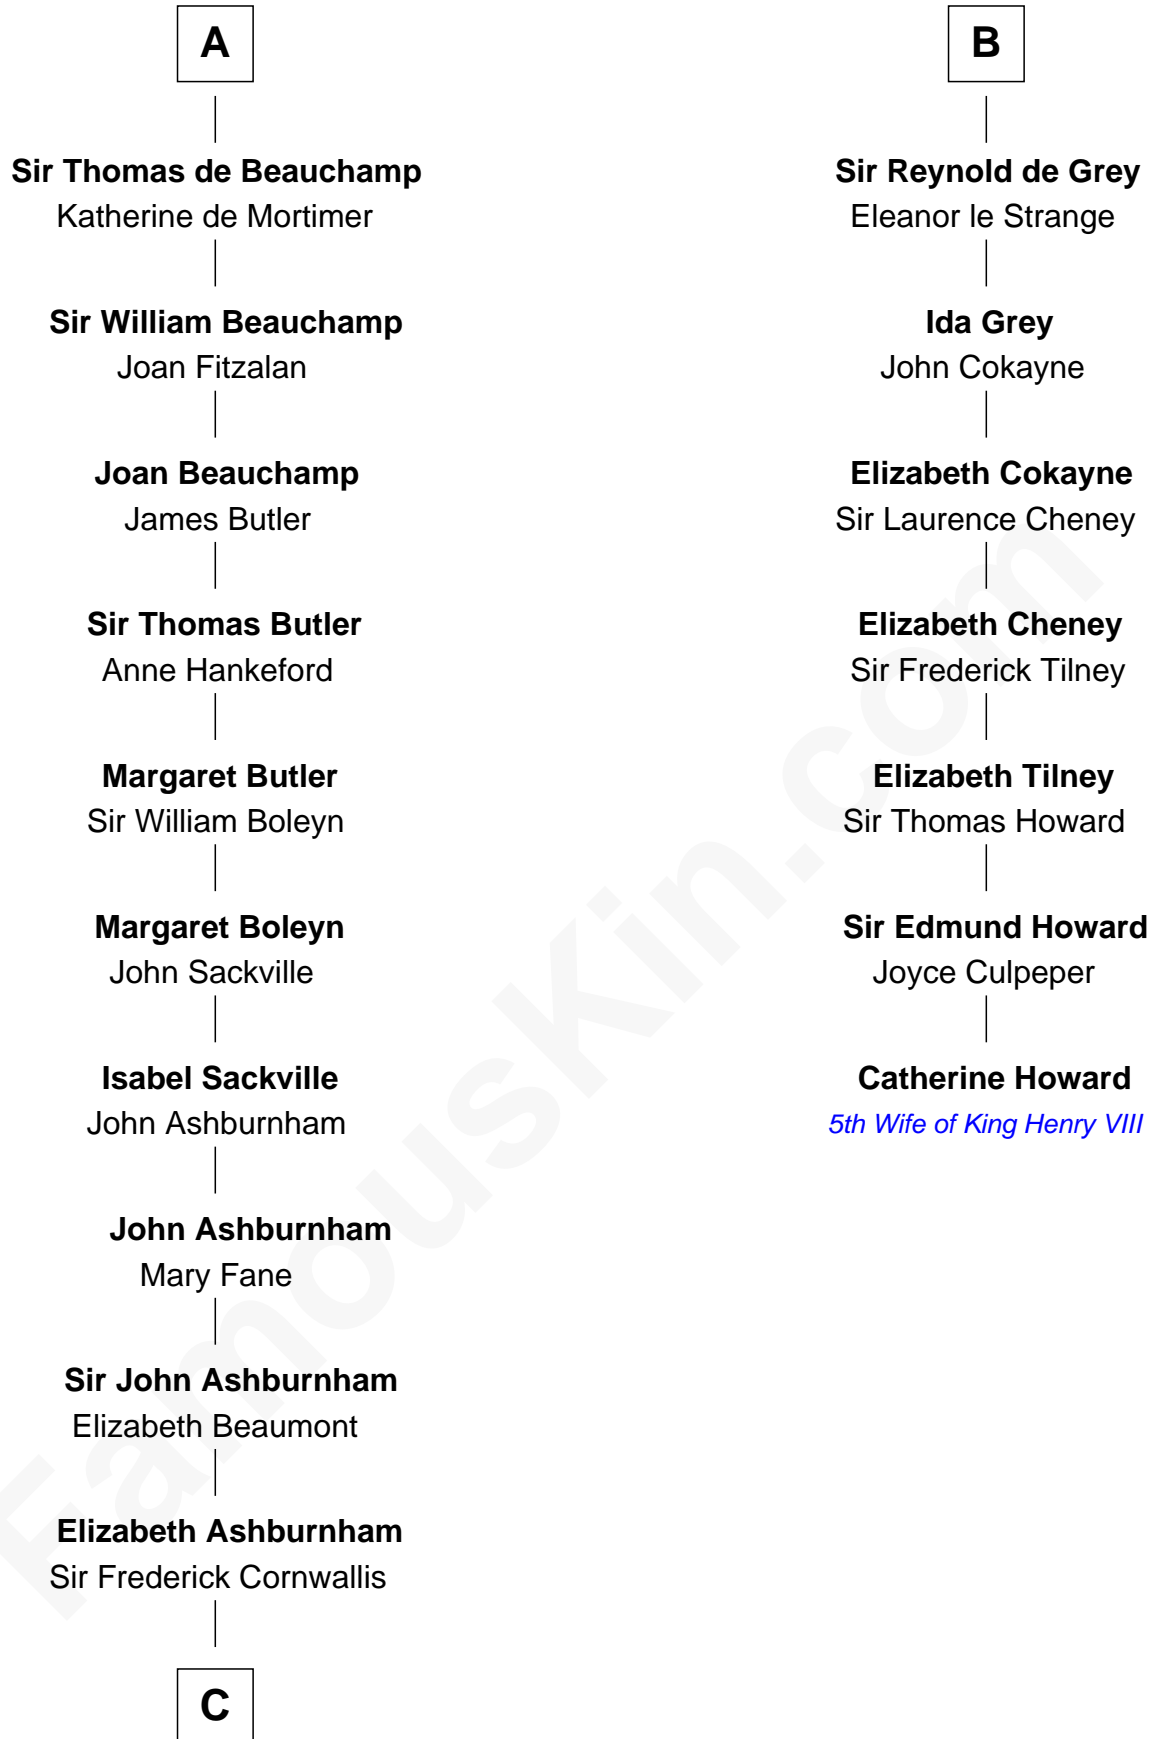

## Relationship Chart of

### Lord Charles Cornwallis

*British Commander at Siege of Yorktown*

13th cousin 8 times removed of

**Catherine Howard**

*5th Wife of King Henry VIII*

**C**

—  
**Sir Charles Cornwallis**

Margaret Playsted

—  
**Charles Cornwallis**

Elizabeth Fox

—  
**Charles Cornwallis**

Charlotte Butler

—  
**Charles Cornwallis**

Elizabeth Townshend

—  
**Lord Charles Cornwallis**

*British Commander at Siege of Yorktown*