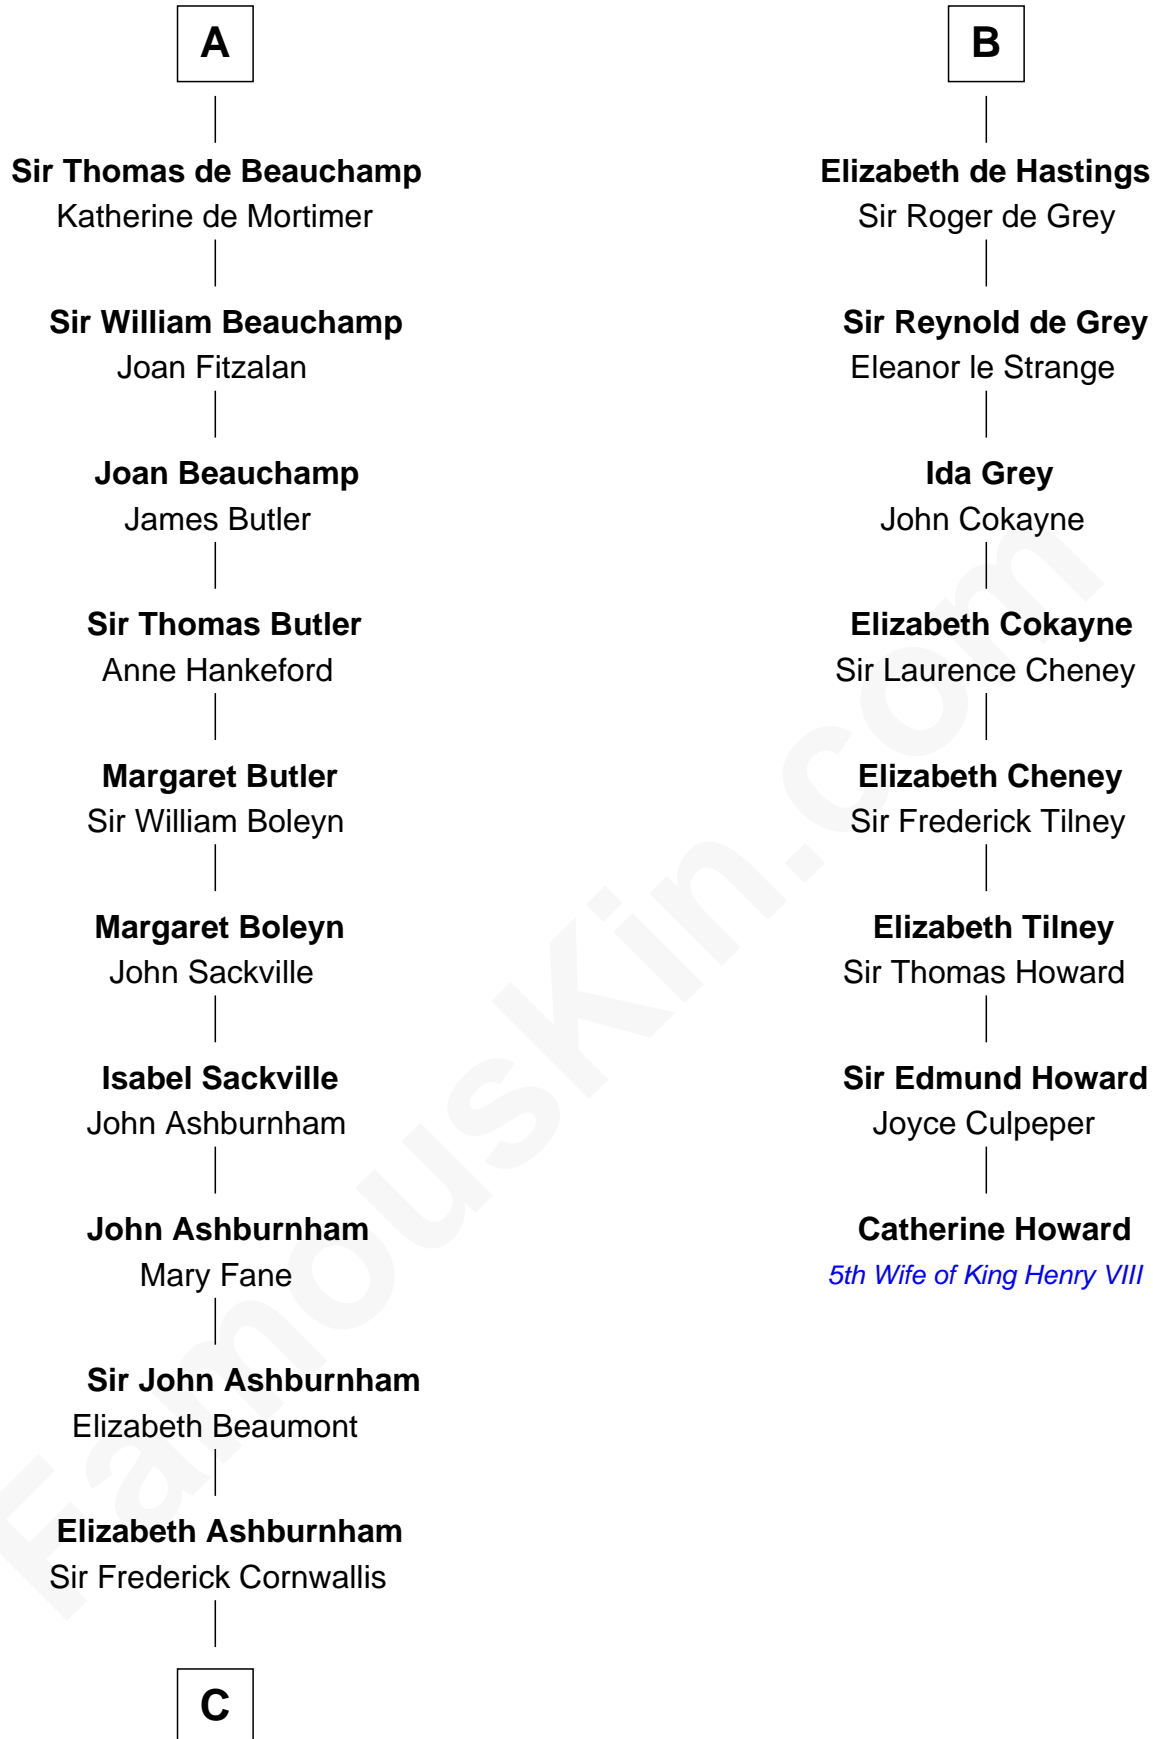

FamousKin.com

Relationship Chart of

Lord Charles Cornwallis

British Commander at Siege of Yorktown

14th cousin 7 times removed of

Catherine Howard

5th Wife of King Henry VIII

Baldwin III of Hainault

Yolande of Guelders

C

—
Sir Charles Cornwallis

Margaret Playsted

—
Charles Cornwallis

Elizabeth Fox

—
Charles Cornwallis

Charlotte Butler

—
Charles Cornwallis

Elizabeth Townshend

—
Lord Charles Cornwallis

British Commander at Siege of Yorktown

FamousKin.com