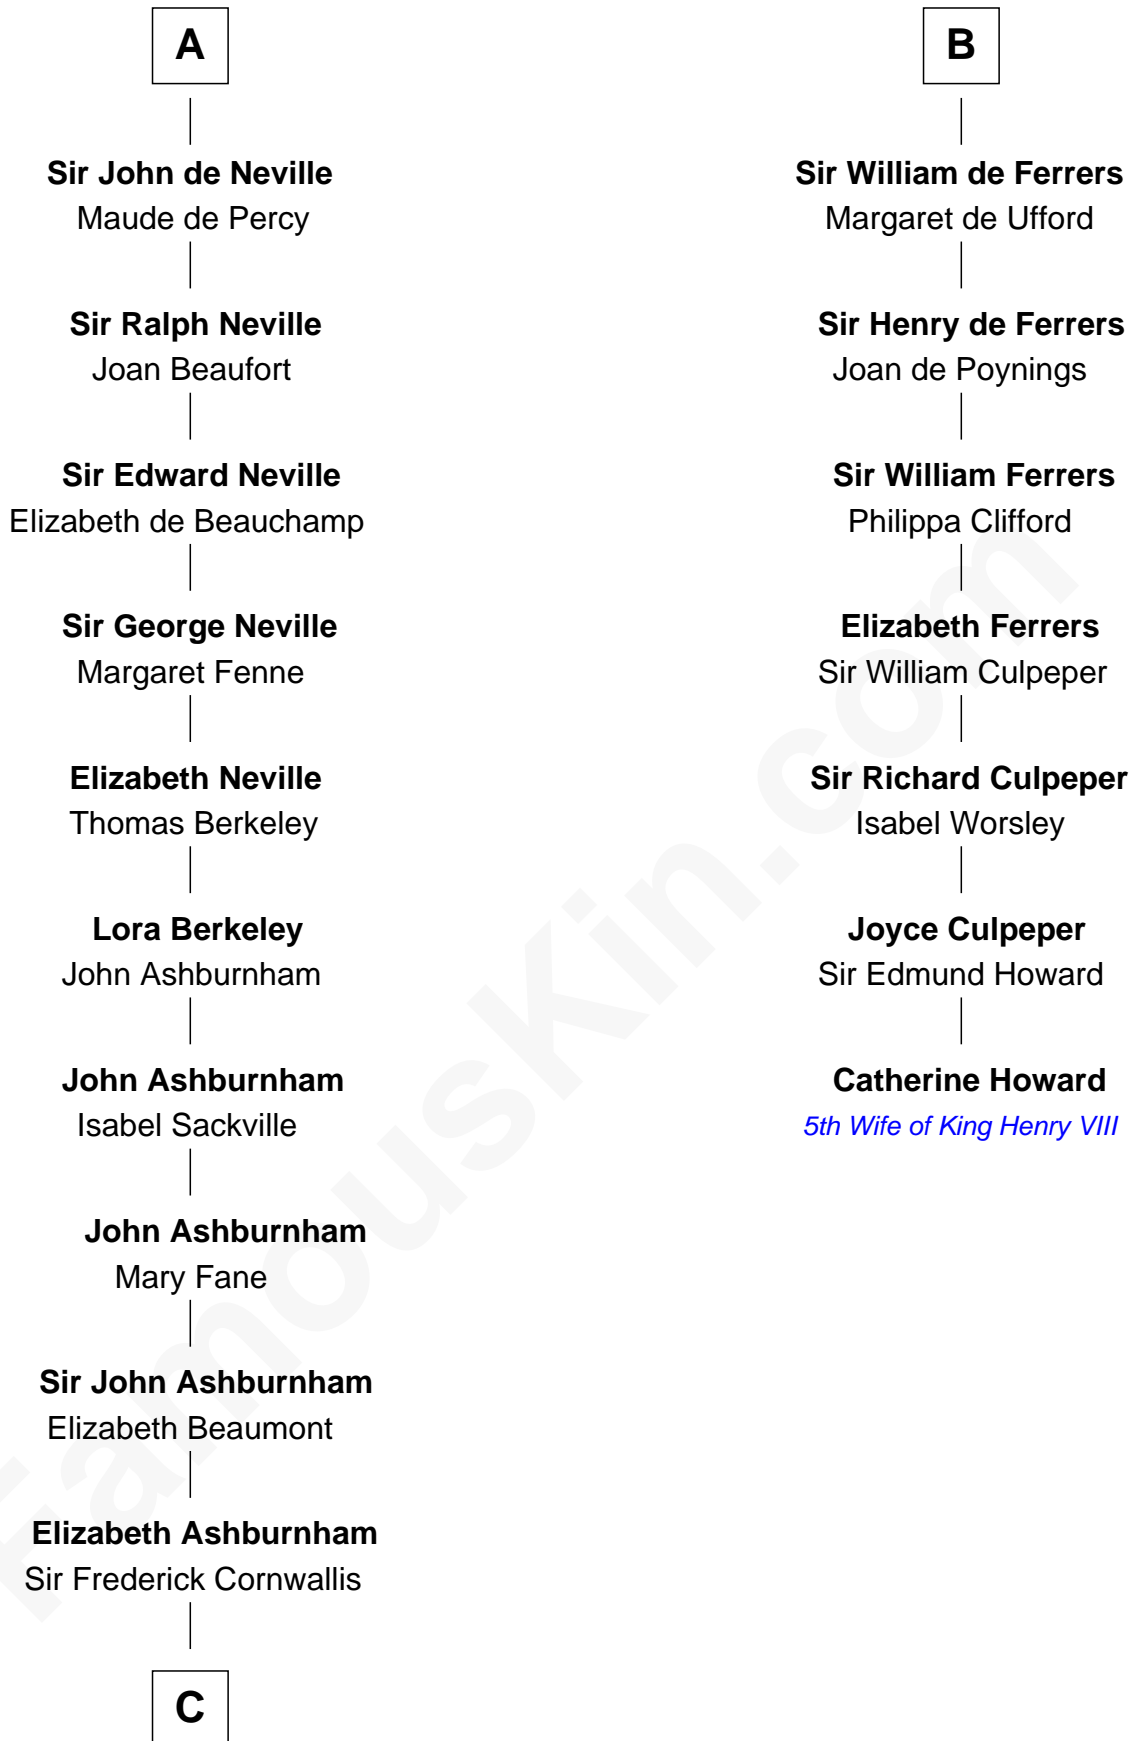

FamousKin.com

Relationship Chart of

Lord Charles Cornwallis

British Commander at Siege of Yorktown

13th cousin 8 times removed of

Catherine Howard

5th Wife of King Henry VIII

Hugh de Grantmesnil

C

—
Sir Charles Cornwallis

Margaret Playsted

—
Charles Cornwallis

Elizabeth Fox

—
Charles Cornwallis

Charlotte Butler

—
Charles Cornwallis

Elizabeth Townshend

—
Lord Charles Cornwallis

British Commander at Siege of Yorktown

FamousKin.com