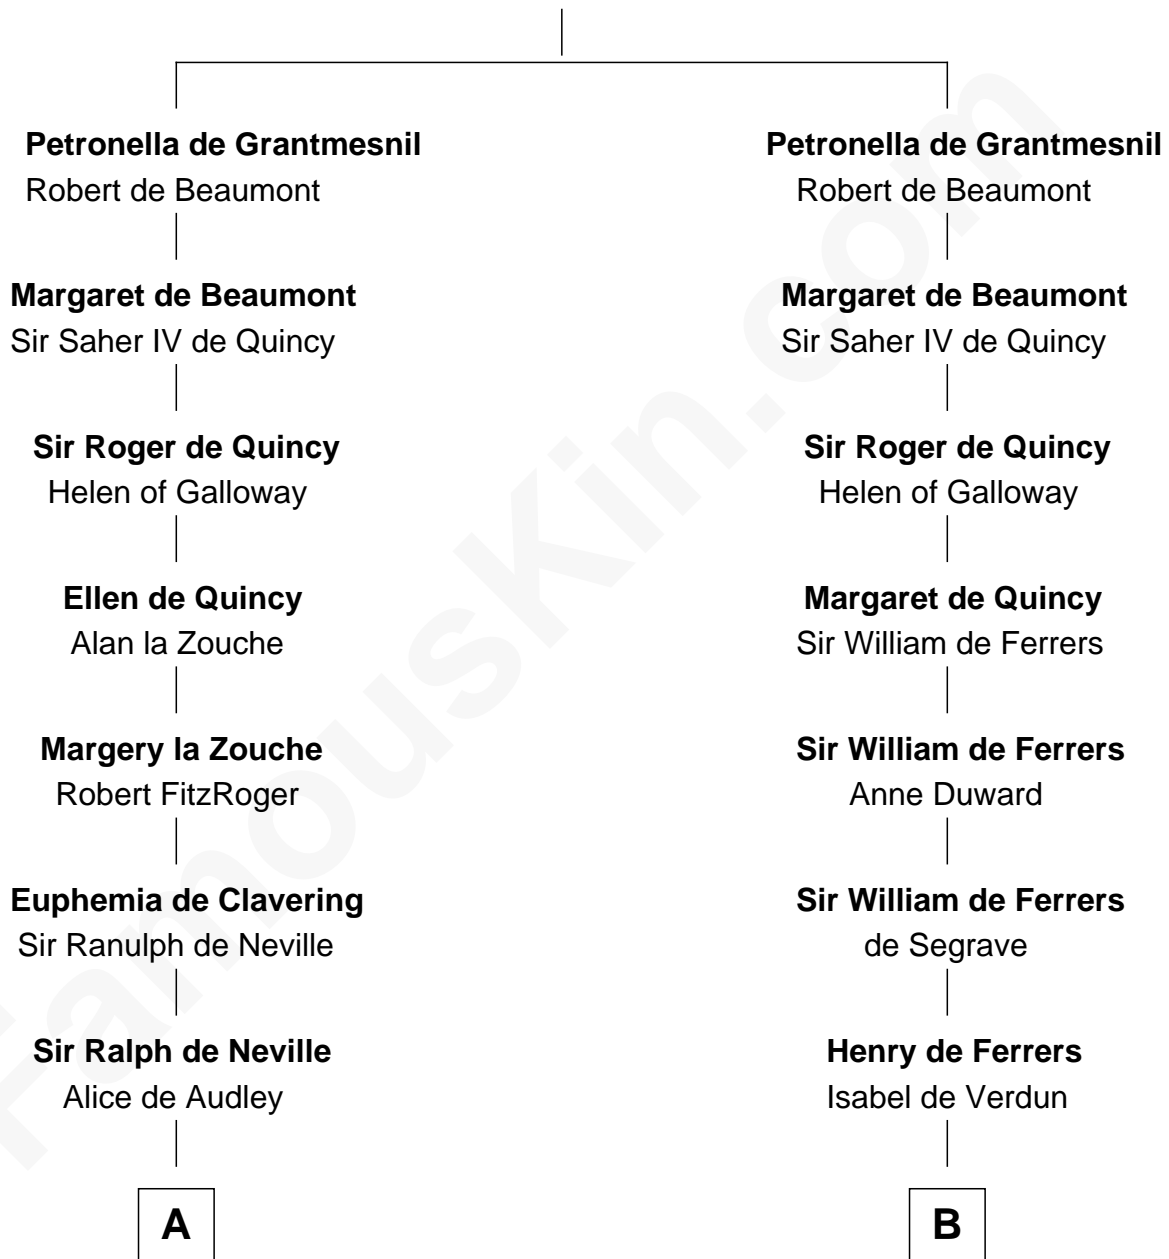

FamousKin.com

Relationship Chart of

Lord Charles Cornwallis

British Commander at Siege of Yorktown

13th cousin 8 times removed of

Catherine Howard

5th Wife of King Henry VIII

Hugh de Grantmesnil

C

—
Sir Charles Cornwallis

Margaret Playsted

—
Charles Cornwallis

Elizabeth Fox

—
Charles Cornwallis

Charlotte Butler

—
Charles Cornwallis

Elizabeth Townshend

—
Lord Charles Cornwallis

British Commander at Siege of Yorktown

FamousKin.com