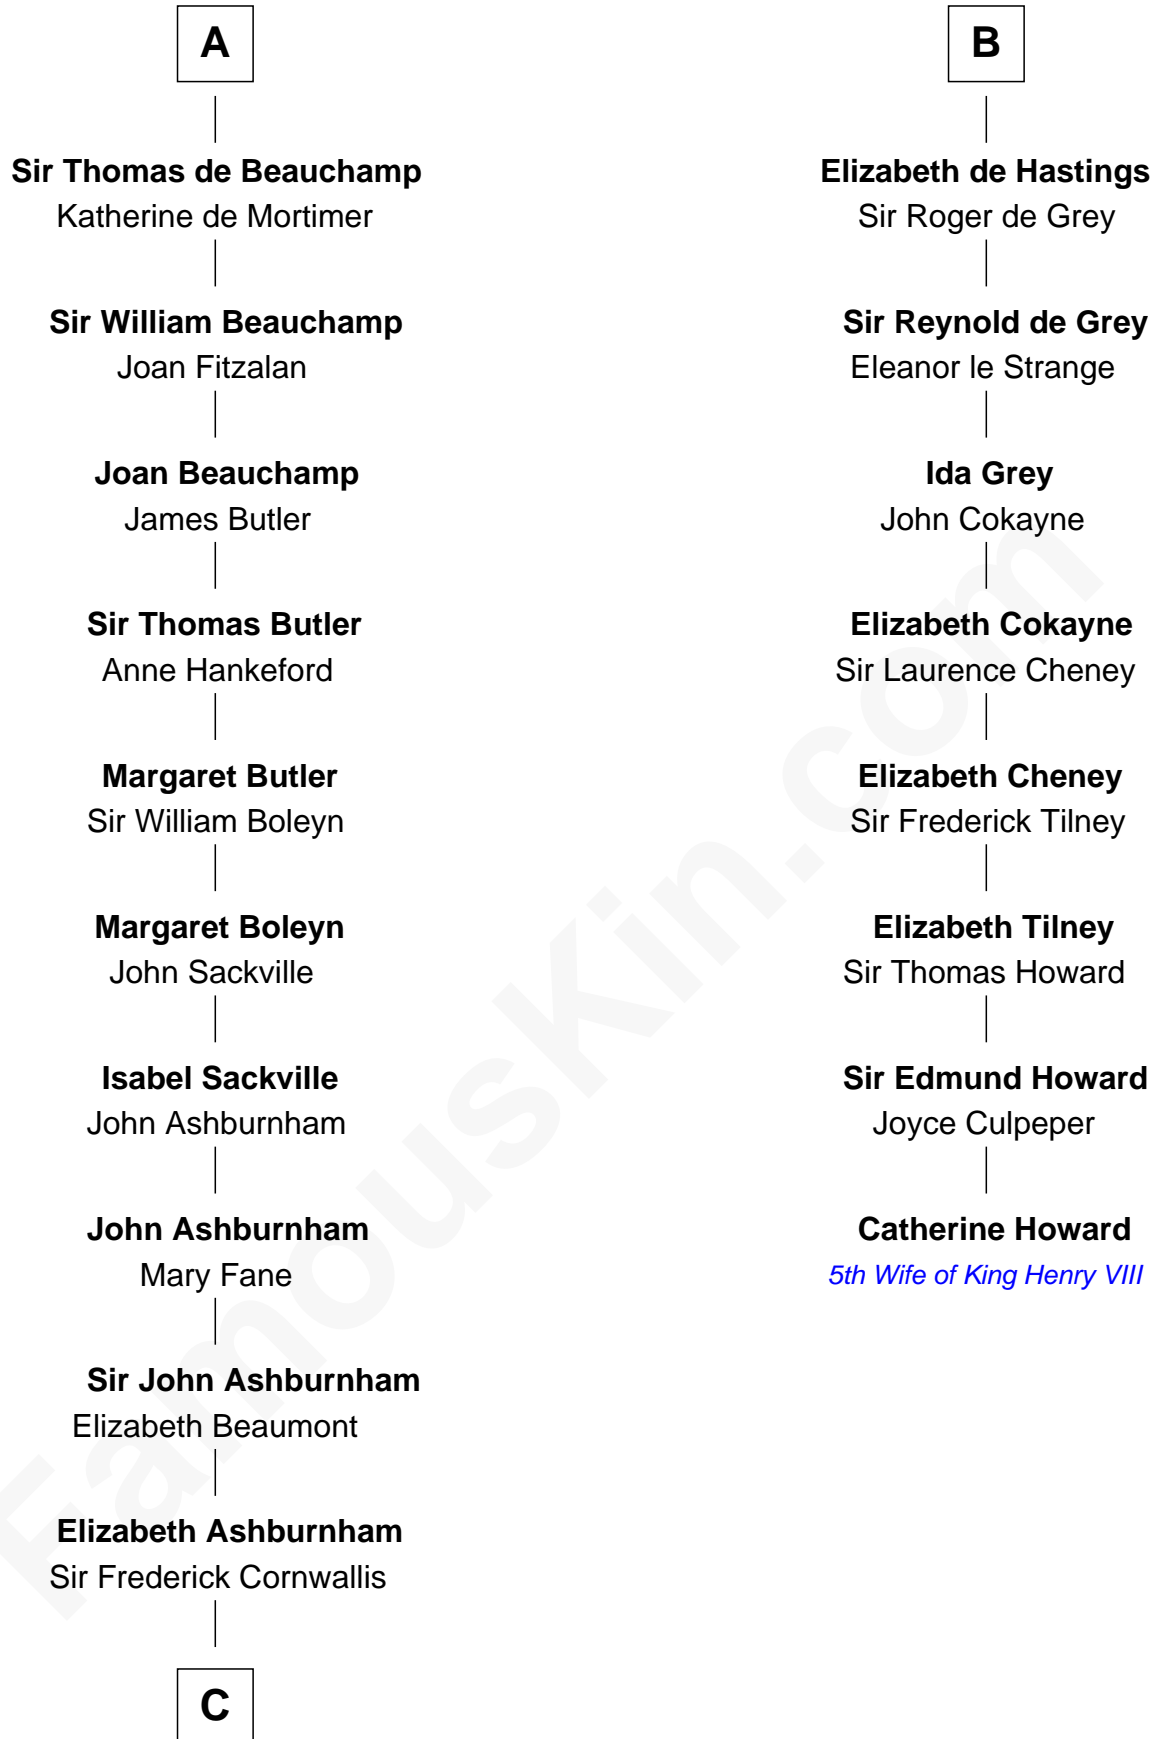

FamousKin.com

Relationship Chart of

Lord Charles Cornwallis

British Commander at Siege of Yorktown

14th cousin 7 times removed of

Catherine Howard

5th Wife of King Henry VIII

C

—
Sir Charles Cornwallis

Margaret Playsted

—
Charles Cornwallis

Elizabeth Fox

—
Charles Cornwallis

Charlotte Butler

—
Charles Cornwallis

Elizabeth Townshend