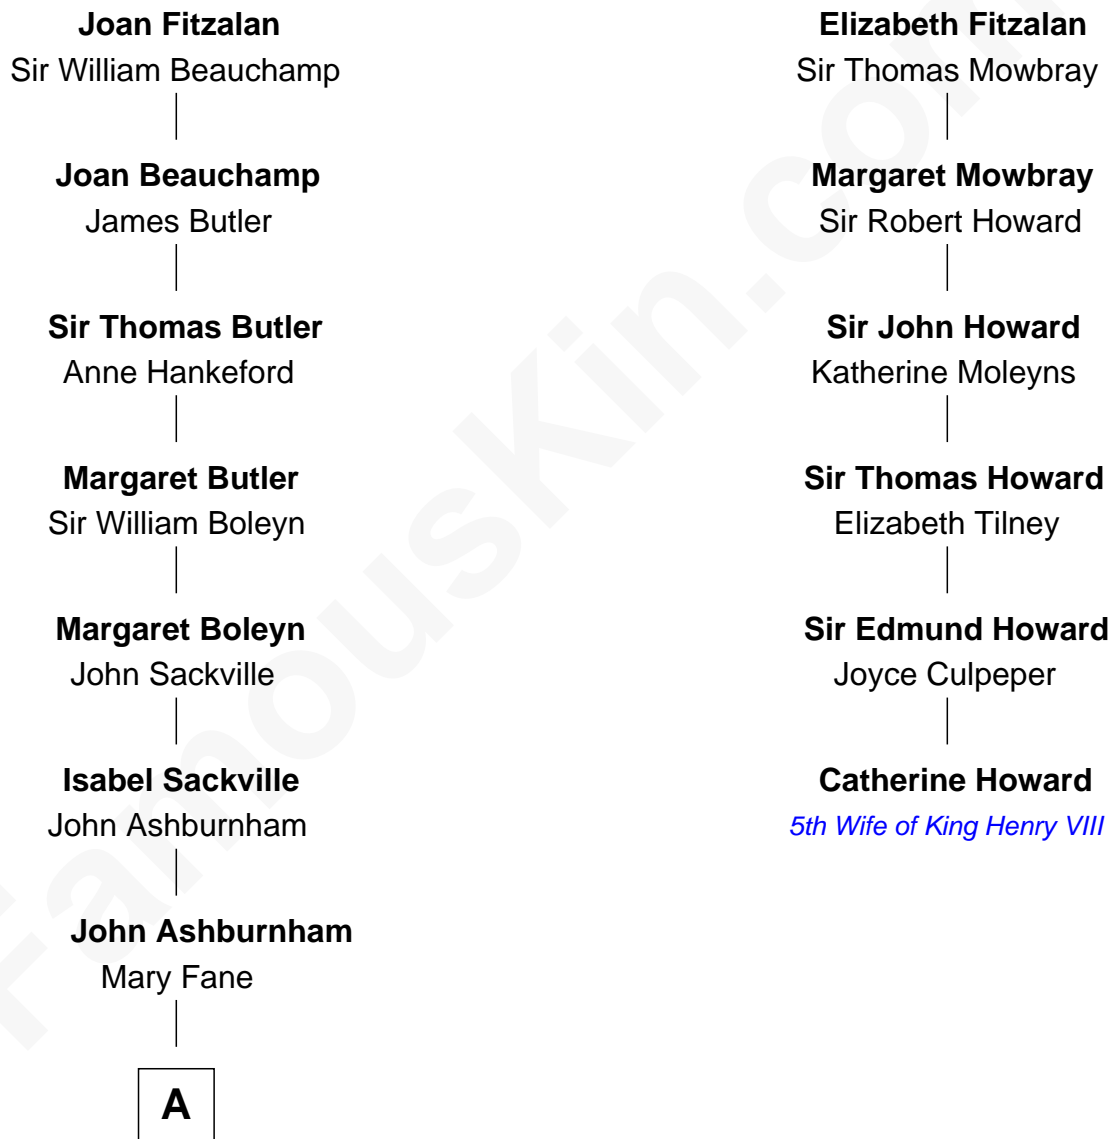

FamousKin.com

Relationship Chart of

Lord Charles Cornwallis

British Commander at Siege of Yorktown

5th cousin 8 times removed of

Catherine Howard

5th Wife of King Henry VIII

Sir Richard Fitzalan

Elizabeth de Bohun

A

—
Sir John Ashburnham

Elizabeth Beaumont

—
Elizabeth Ashburnham

Sir Frederick Cornwallis

—
Sir Charles Cornwallis

Margaret Playsted

—
Charles Cornwallis

Elizabeth Fox

—
Charles Cornwallis

Charlotte Butler

—
Charles Cornwallis

Elizabeth Townshend

—
Lord Charles Cornwallis

British Commander at Siege of Yorktown