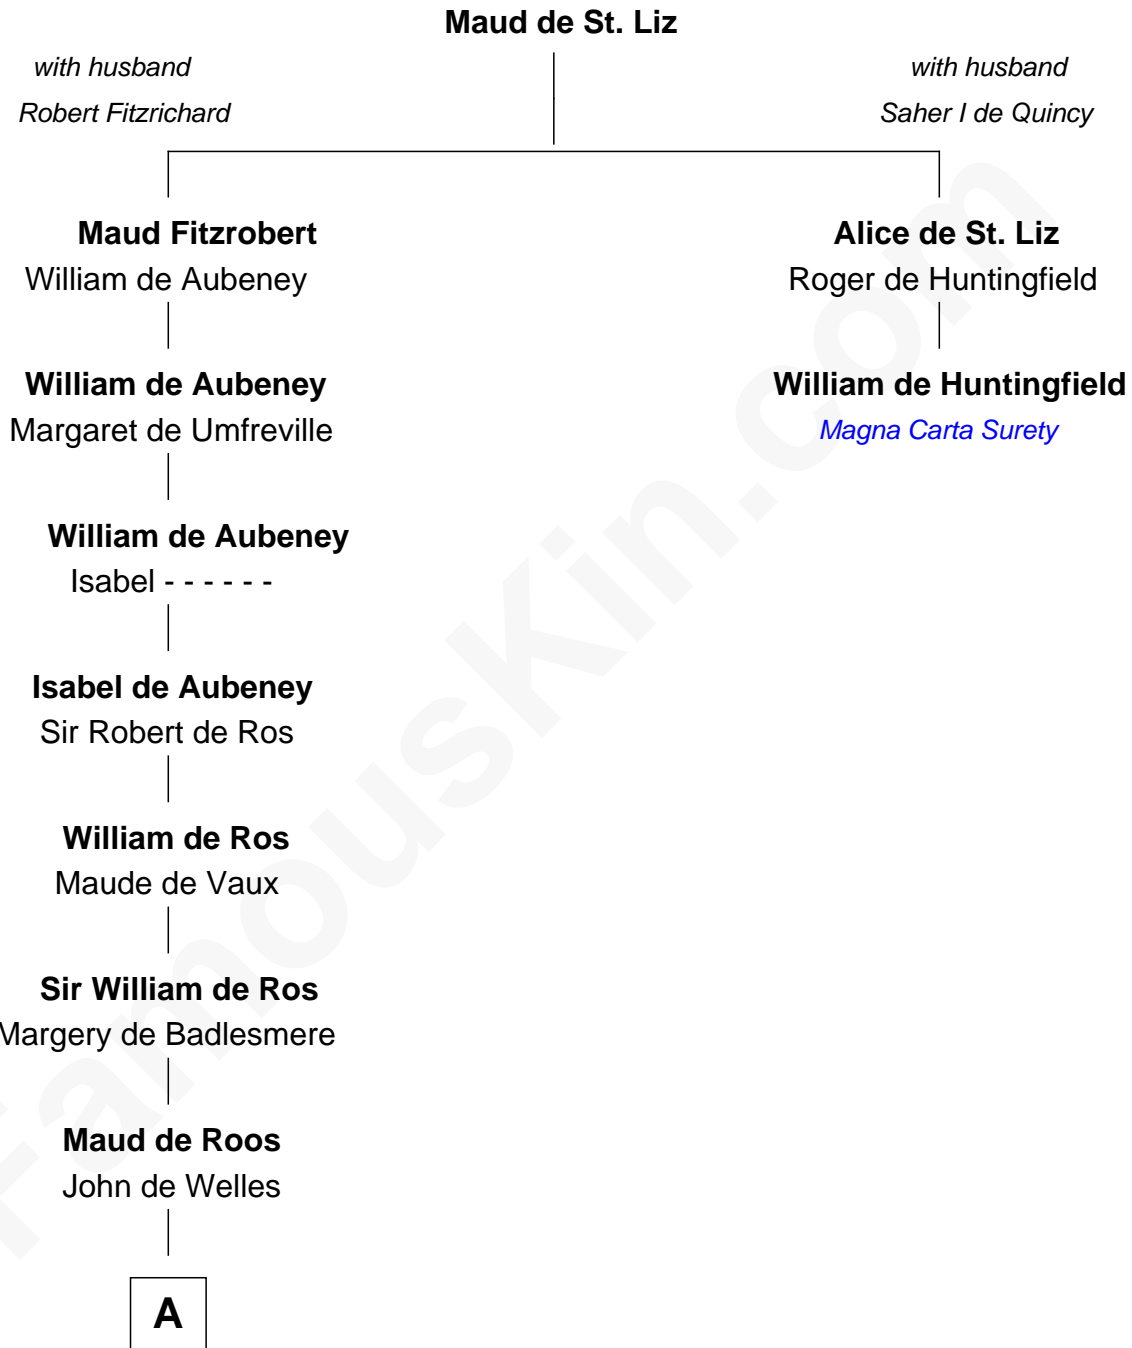

FamousKin.com

Relationship Chart of

Lord Charles Cornwallis

British Commander at Siege of Yorktown

1st cousin 19 times removed of

William de Huntingfield
Magna Carta Surety

A

Anne de Welles