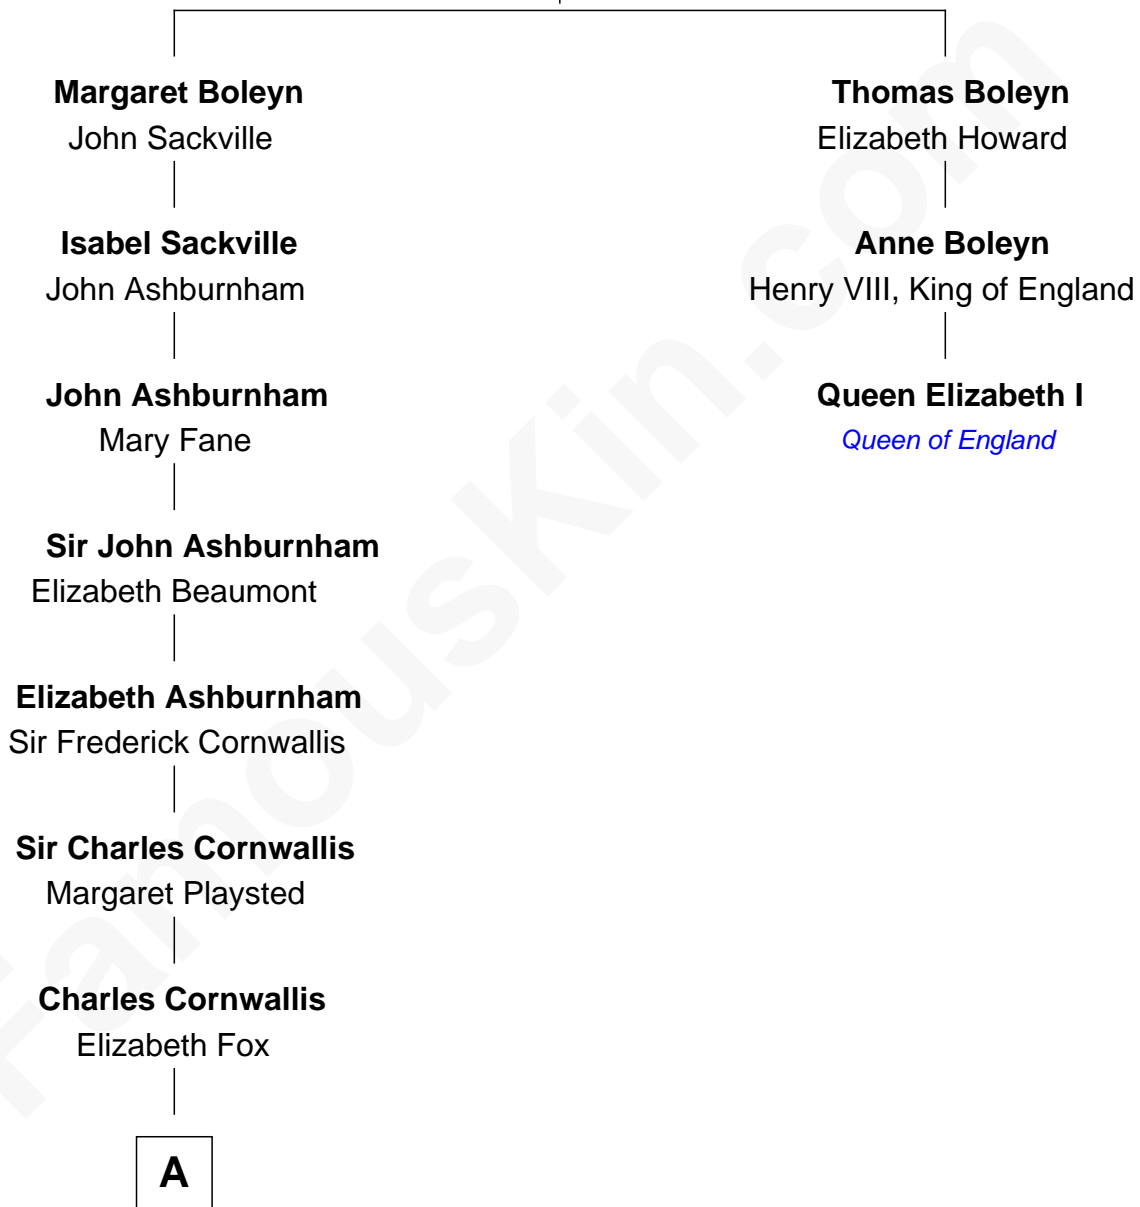

FamousKin.com

Relationship Chart of Lord Charles Cornwallis

British Commander at Siege of Yorktown

2nd cousin 7 times removed of

Queen Elizabeth I

Queen of England

Sir William Boleyn

Margaret Butler

A

Charles Cornwallis

Charlotte Butler

Charles Cornwallis

Elizabeth Townshend

Lord Charles Cornwallis

British Commander at Siege of Yorktown

FamousKin.com