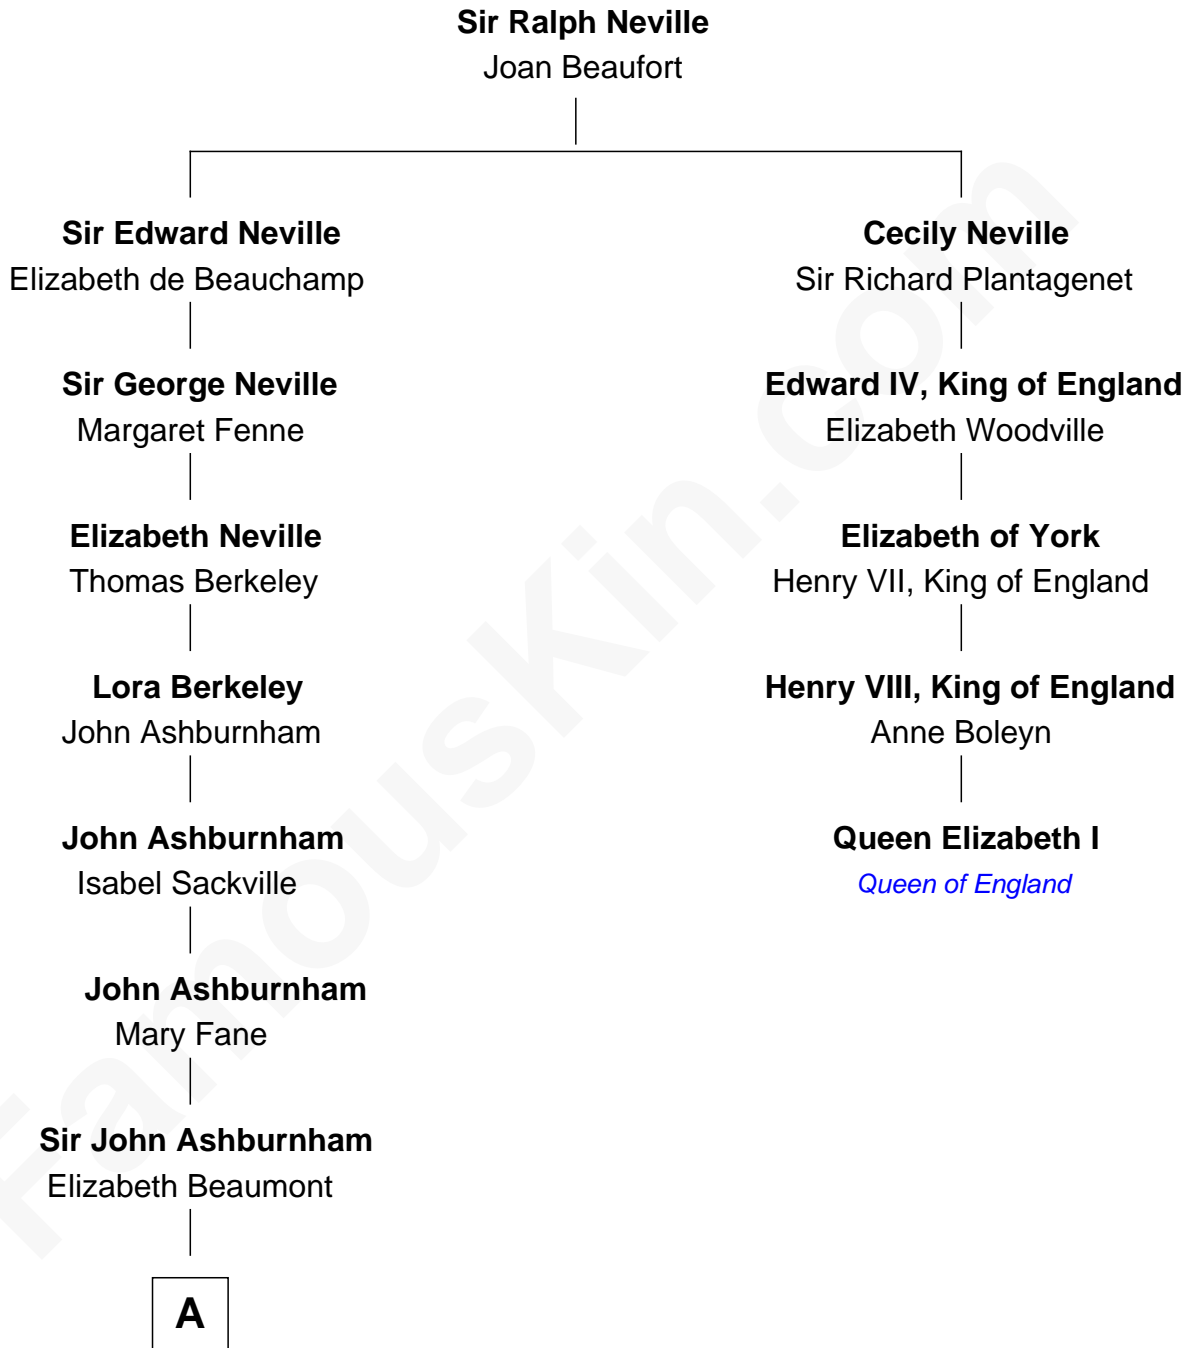

## Relationship Chart of

**Lord Charles Cornwallis**

*British Commander at Siege of Yorktown*

4th cousin 8 times removed of

**Queen Elizabeth I**

*Queen of England*

**A**

Elizabeth Ashburnham