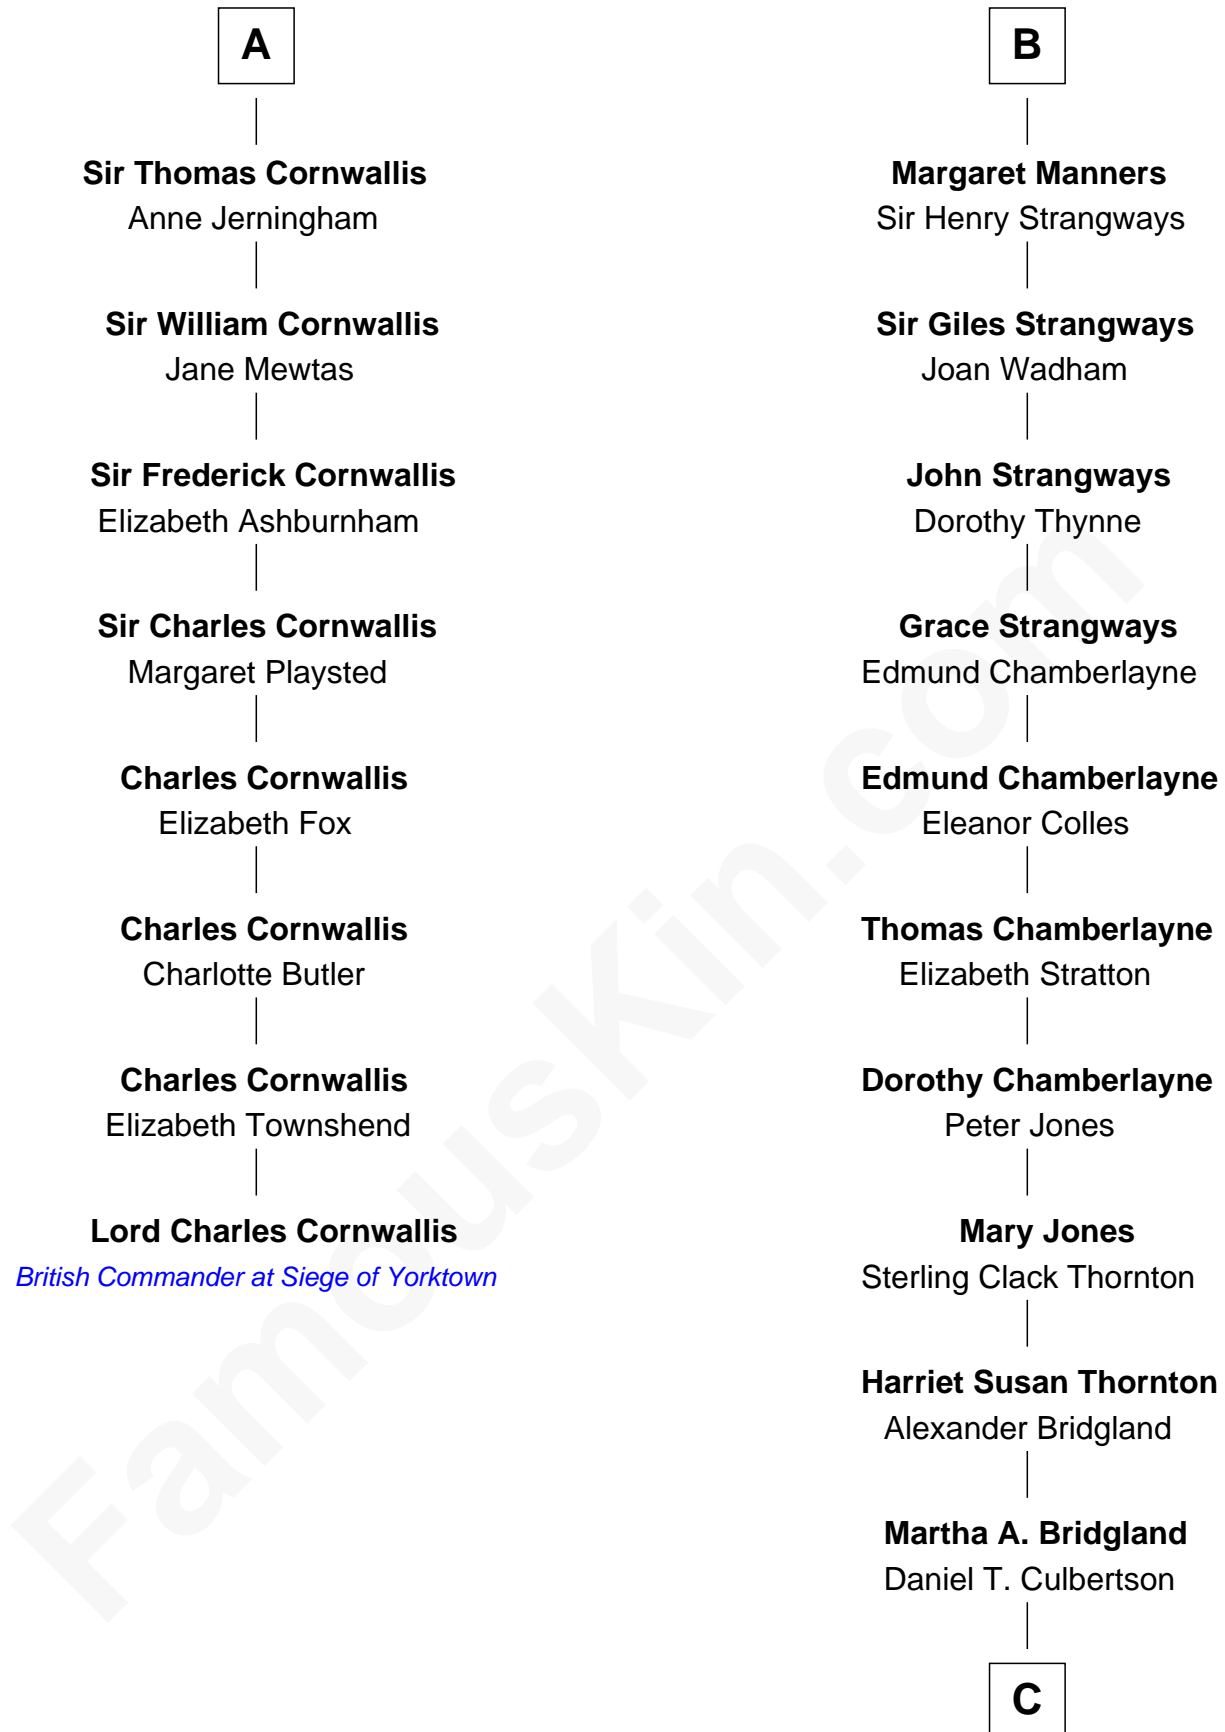

## Relationship Chart of

### Lord Charles Cornwallis

*British Commander at Siege of Yorktown*

14th cousin 5 times removed of

**Steve McQueen**

*Movie Actor*

**William de Montagu**  
Katherine de Grandison

**C**

**Caroline Myrtle Culbertson**