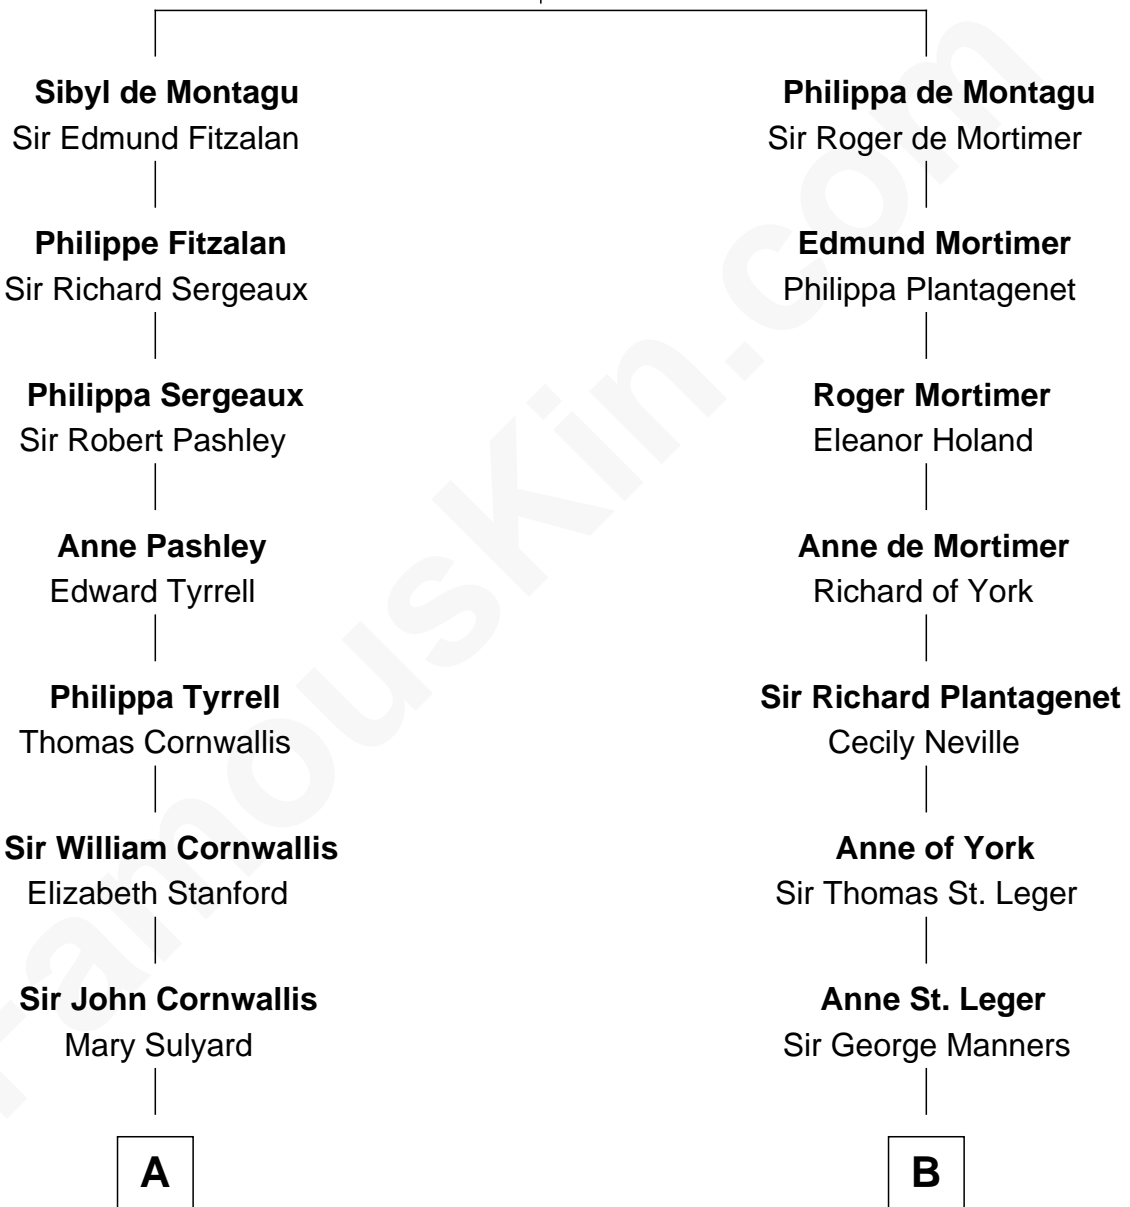

## Relationship Chart of

### Lord Charles Cornwallis

*British Commander at Siege of Yorktown*

14th cousin 5 times removed of

**Steve McQueen**

*Movie Actor*

**William de Montagu**  
Katherine de Grandison

**C**

**Caroline Myrtle Culbertson**