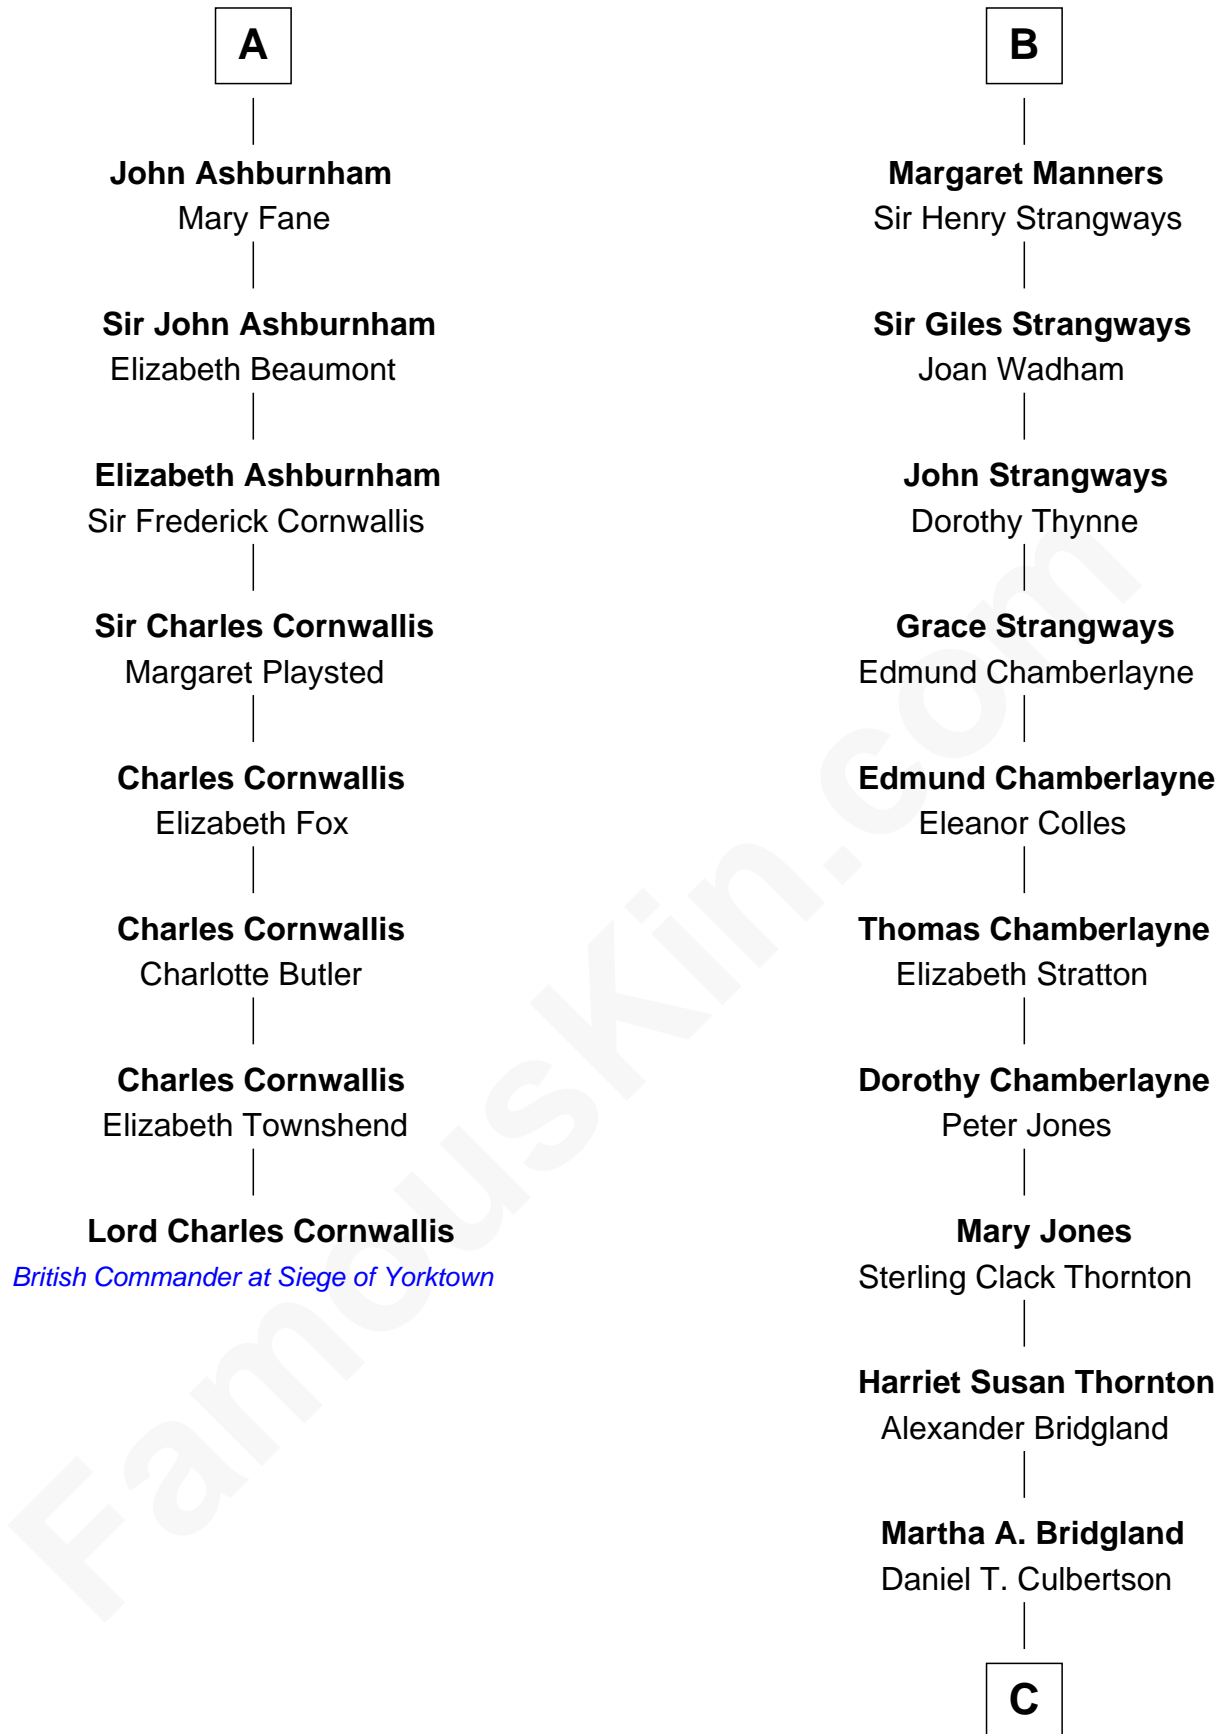

FamousKin.com

Relationship Chart of

Lord Charles Cornwallis

British Commander at Siege of Yorktown

14th cousin 5 times removed of

Steve McQueen

Movie Actor

C