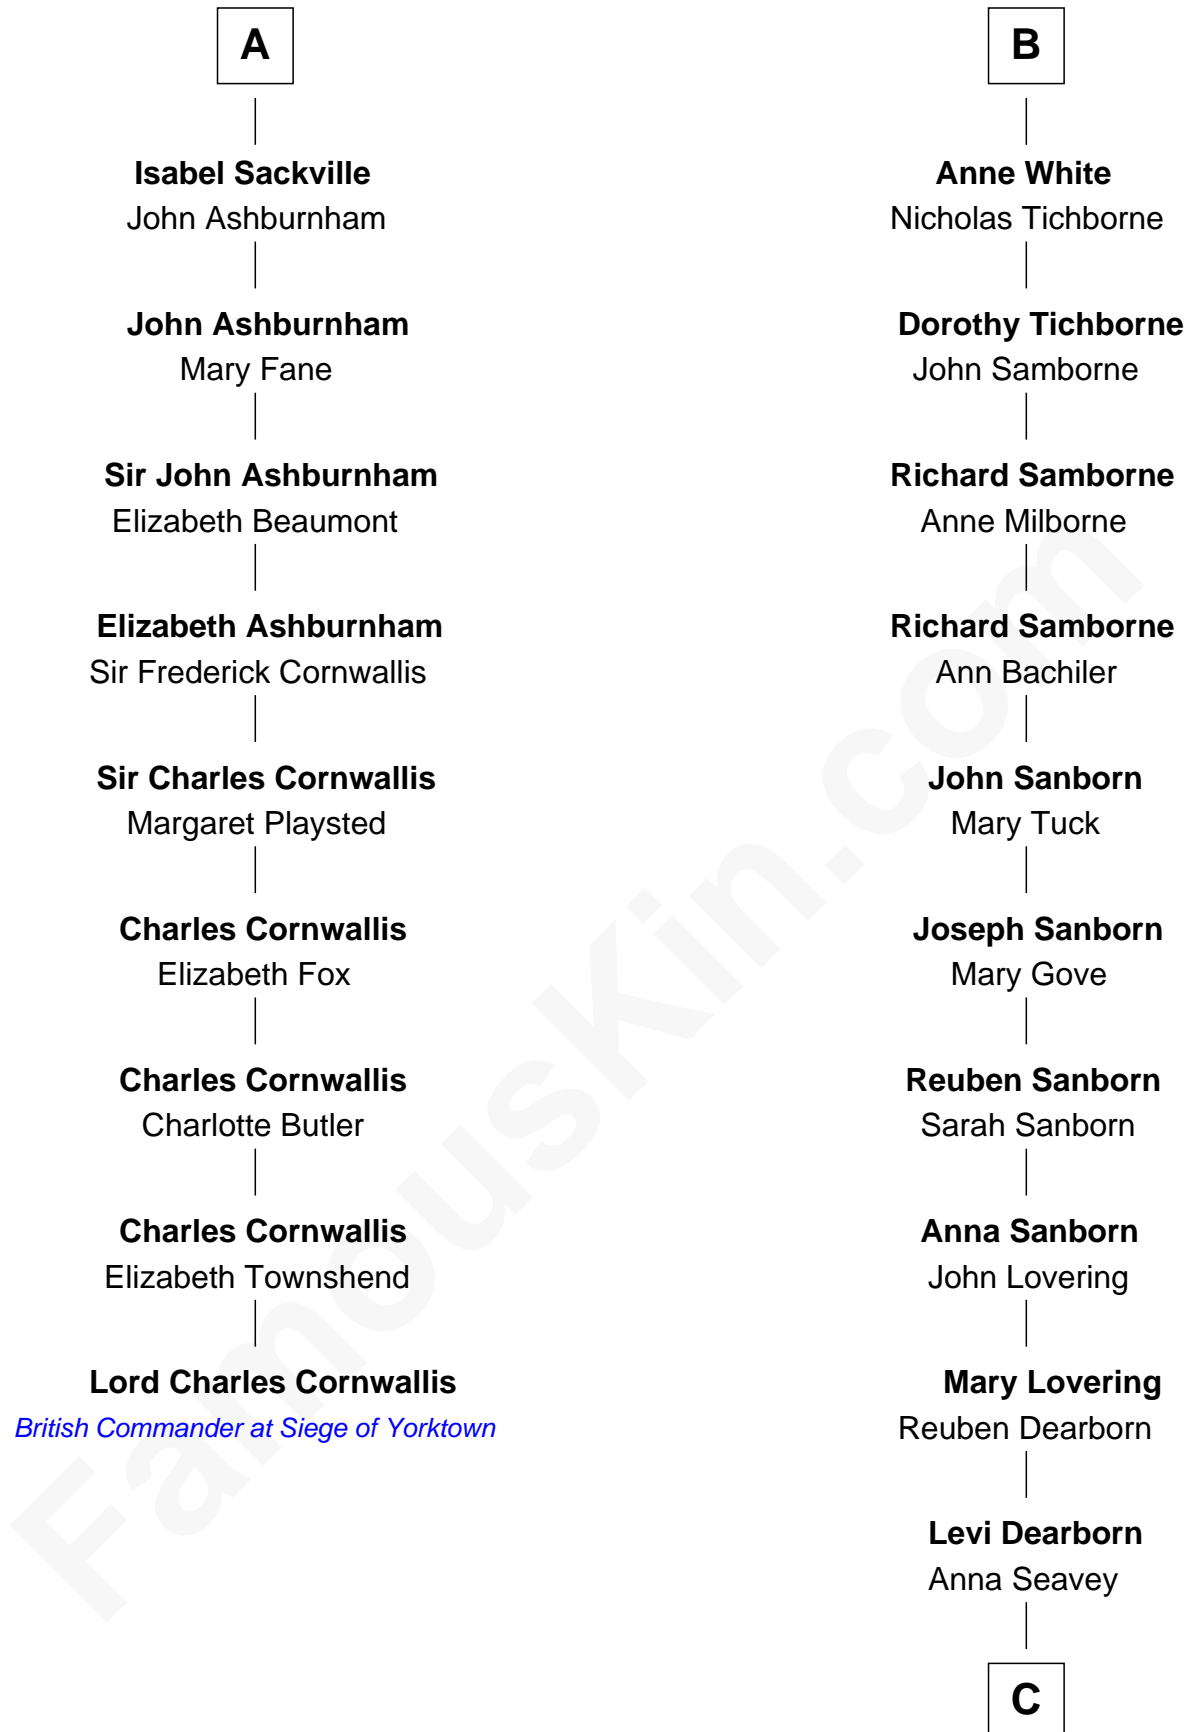

FamousKin.com

Relationship Chart of

Lord Charles Cornwallis

British Commander at Siege of Yorktown

15th cousin 5 times removed of

Louis L'Amour

Western Author

C

William S. Dearborn

Frederica Garic

Abraham Truman Dearborn

Elizabeth Frances Freeman

Emily Lavis Dearborn

Dr. Louis Charles LaMoore

Louis L'Amour

Western Author