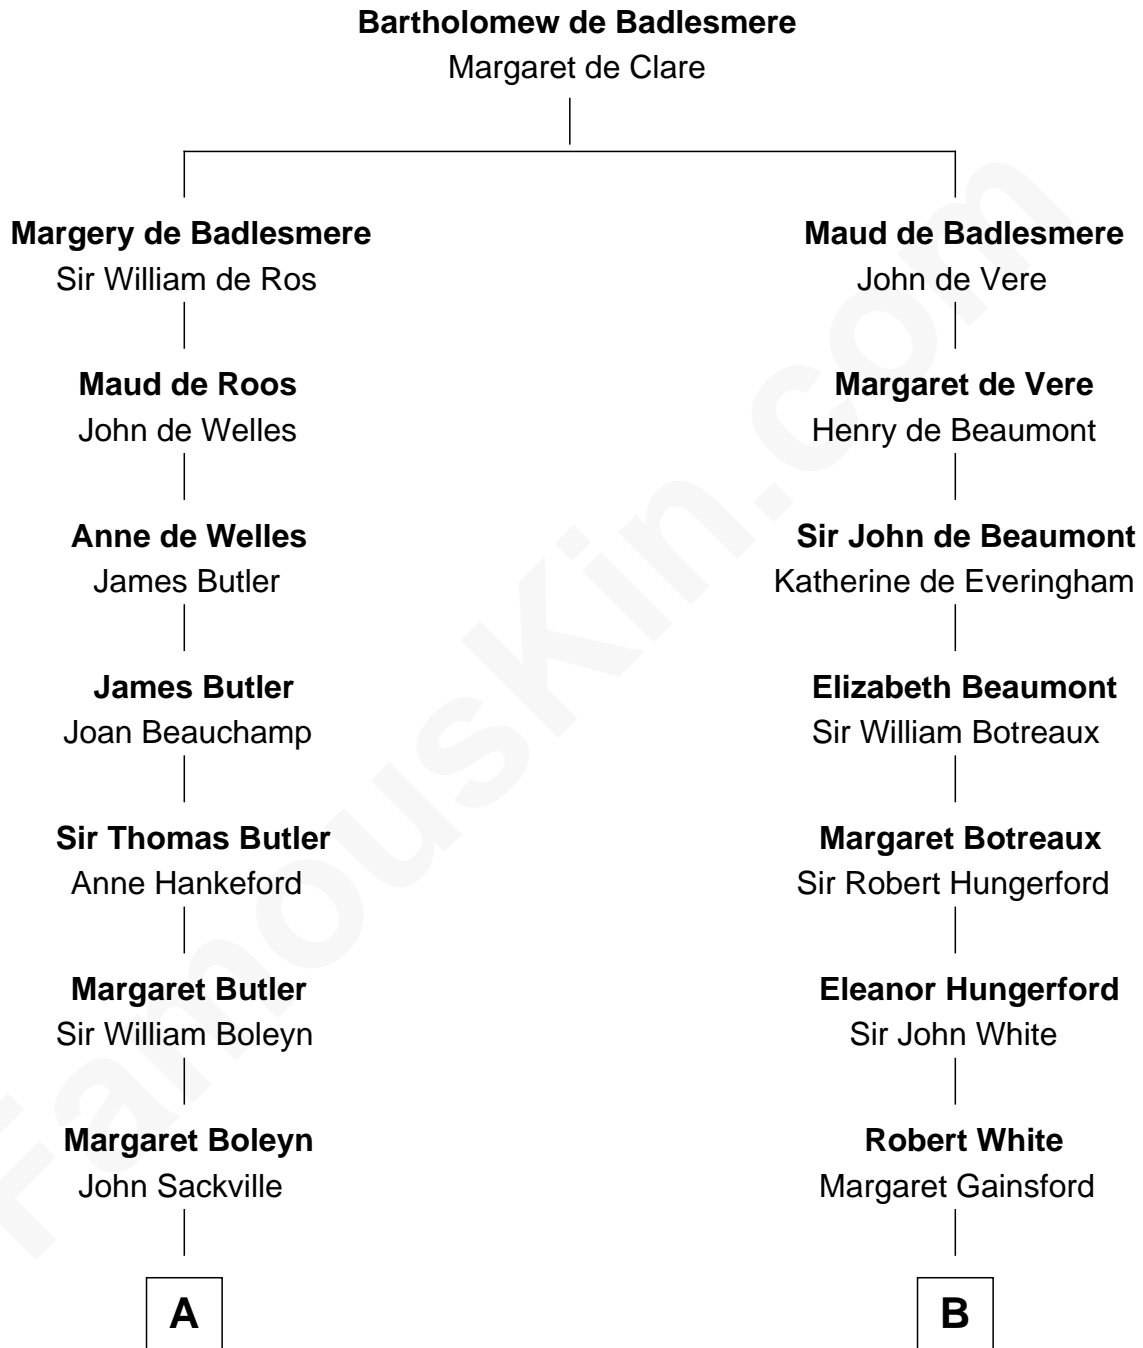

FamousKin.com

Relationship Chart of

Lord Charles Cornwallis

British Commander at Siege of Yorktown

15th cousin 5 times removed of

Louis L'Amour

Western Author

C

William S. Dearborn

Frederica Garic

Abraham Truman Dearborn

Elizabeth Frances Freeman

Emily Lavis Dearborn

Dr. Louis Charles LaMoore

Louis L'Amour

Western Author